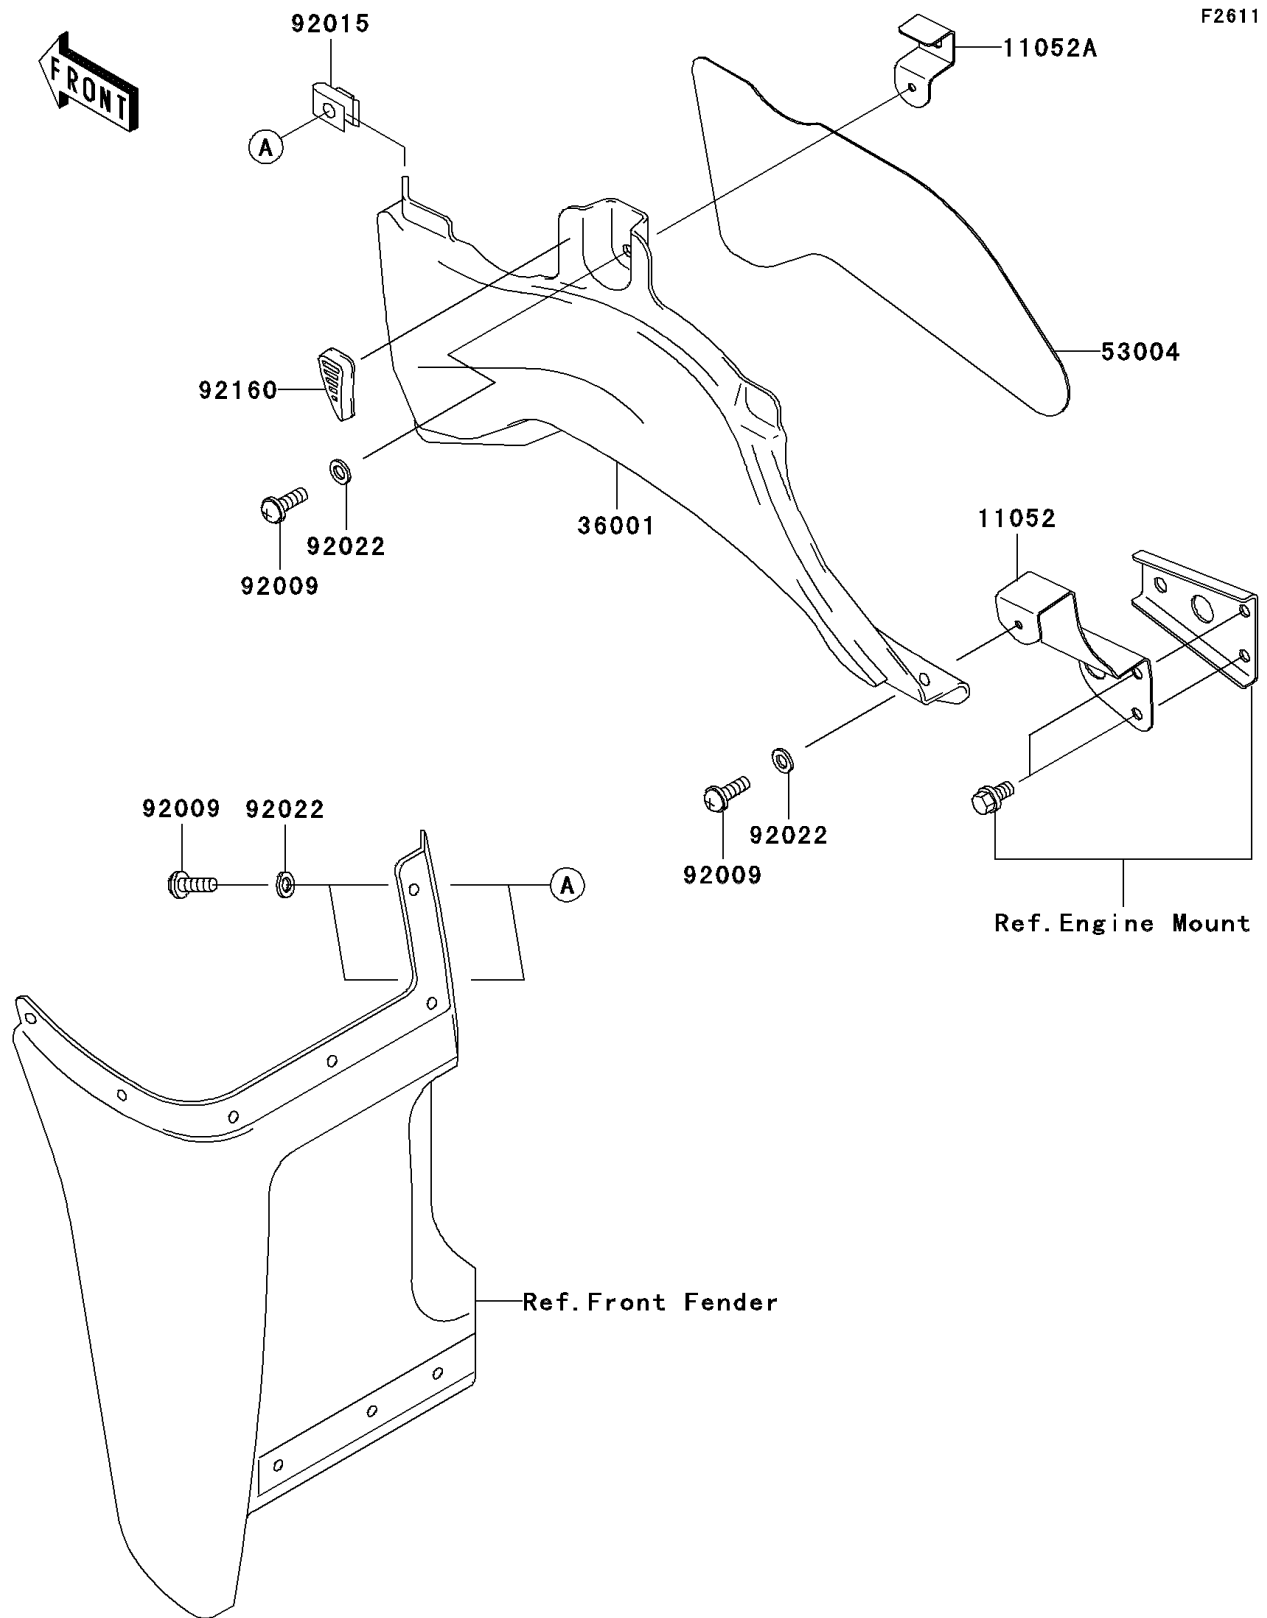

2006 Prairie® 360 4x4 Hardwoods® Green HD™ PARTS DIAGRAM

Side Covers

2006 Prairie® 360 4x4 Hardwoods® Green HD™ PARTS LIST

Side Covers

ITEM NAME	PART NUMBER	QUANTITY
BRACKET,EXHAUST PIPE COVER,LWR (Ref # 11052)	11052-1807	1
BRACKET,EXHAUST PIPE COVER,UPP (Ref # 11052A)	11052-1810	1
COVER-SIDE,EXHAUST PIPE (Ref # 36001)	36001-1678	1
MAT,EXHAUST PIPE COVER (Ref # 53004)	53004-1175	1
SCREW,6X16 (Ref # 92009)	92009-1621	1
NUT (Ref # 92015)	92015-1248	1
WASHER,6.5X20X1.6,BLACK (Ref # 92022)	92022-1346	1
DAMPER (Ref # 92160)	92160-1946	1