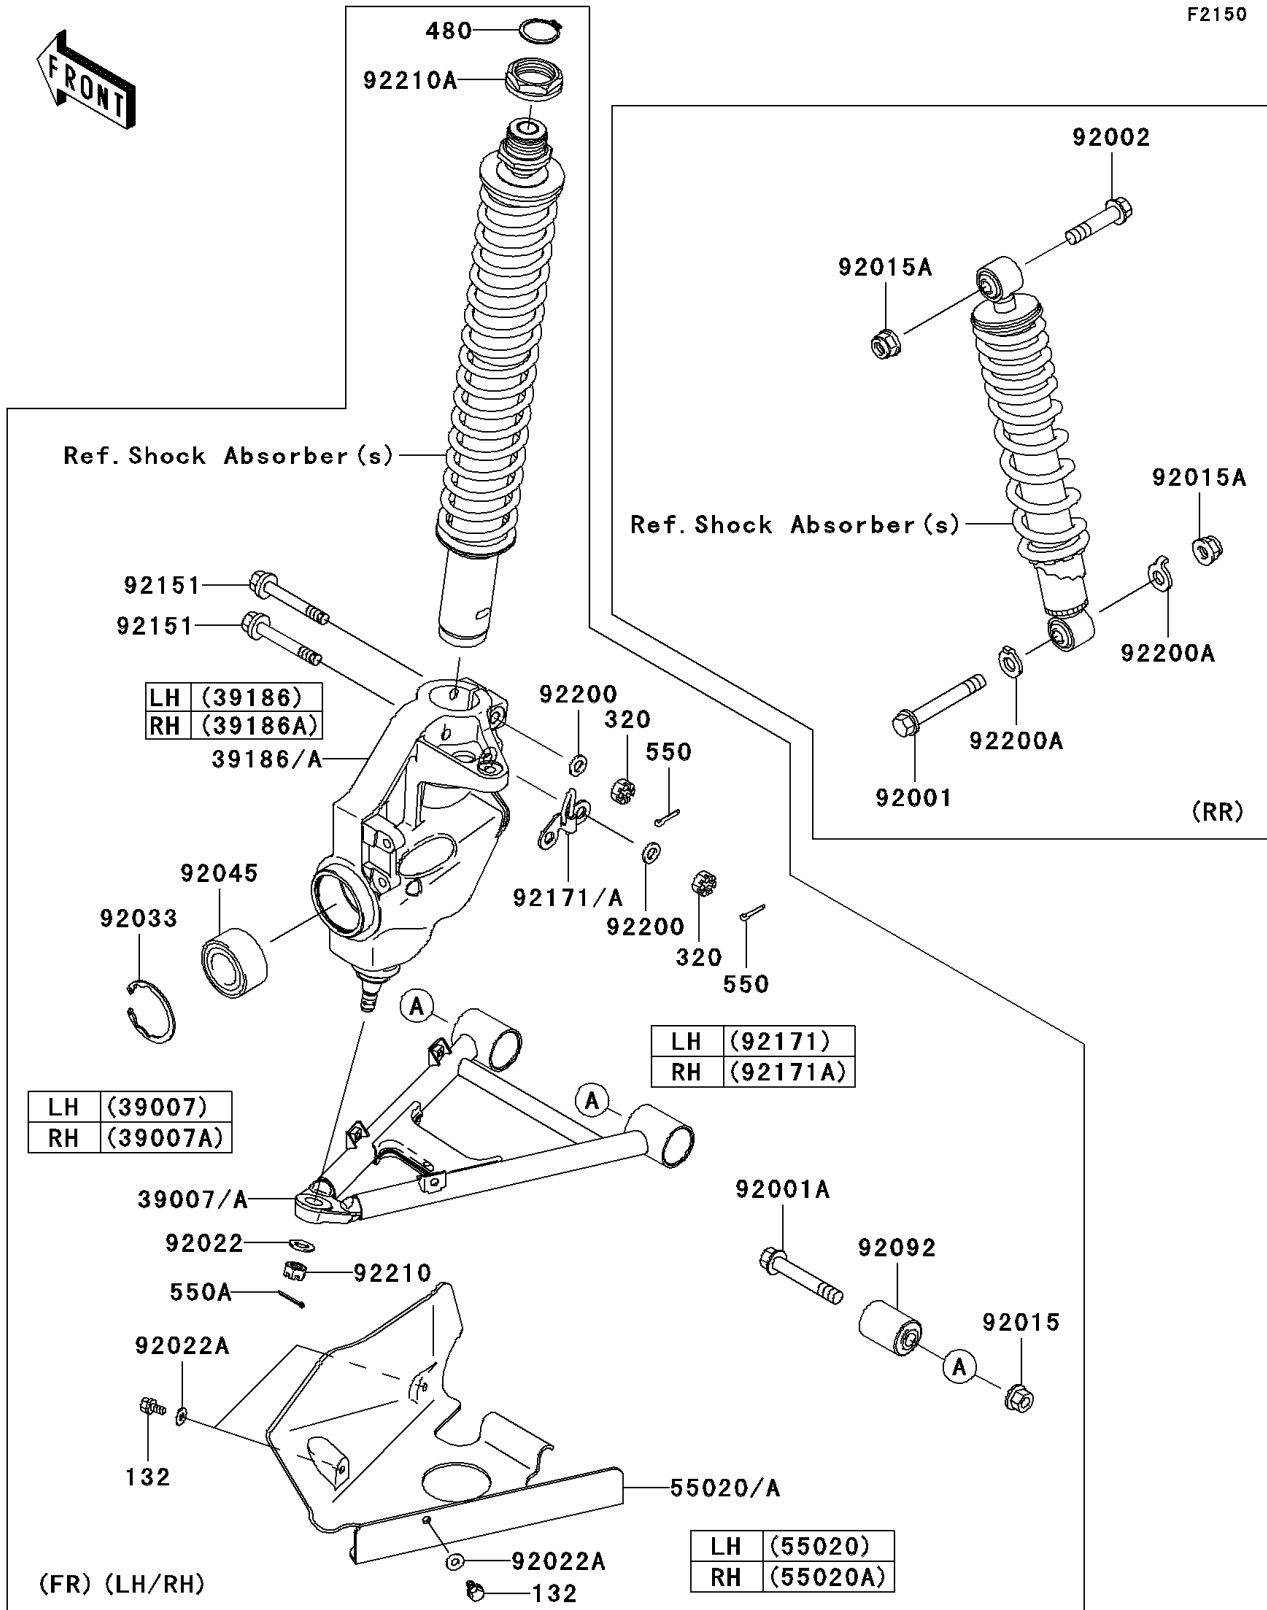

## 2006 Prairie® 360 4x4 Hardwoods® Green HD™ PARTS DIAGRAM

Suspension

F2150

## 2006 Prairie® 360 4x4 Hardwoods® Green HD™ PARTS LIST

### Suspension

ITEM NAME	PART NUMBER	QUANTITY
BOLT-FLANGED-SMALL,6X12 (Ref # 132)	132BB0612	1
NUT-CASTLE (Ref # 320)	320BA1000	1
CIRCLIP-TYPE-C,32MM (Ref # 480)	480J3200	1
PIN-COTTER,2.0X15 (Ref # 550)	550AA2015	1
PIN-COTTER,3.0X25 (Ref # 550A)	550AA3025	1
ARM-SUSP,LH (Ref # 39007)	39007-0053	1
ARM-SUSP,RH (Ref # 39007A)	39007-0054	1
KNUCKLE ASSY,FR,LH (Ref # 39186)	39186-0043	1
KNUCKLE ASSY,FR,RH (Ref # 39186A)	39186-0044	1
GUARD,FRONT AXLE,LH (Ref # 55020)	55020-1768	1
GUARD,FRONT AXLE,RH (Ref # 55020A)	55020-1769	1
BOLT,FLANGED,12X88 (Ref # 92001)	92001-1693	1
BOLT,FLANGED,12X75 (Ref # 92001A)	92001-1986	1
BOLT,FLANGED,12X55 (Ref # 92002)	92002-1840	1
NUT,12MM (Ref # 92015)	92015-1426	1
NUT,FLANGED,LOCK,12MM (Ref # 92015A)	92015-1617	1
WASHER,12.3X22X1.6 (Ref # 92022)	92022-1065	1
WASHER,7X16X1.2 (Ref # 92022A)	92022-1344	1
RING-SNAP,55MM (Ref # 92033)	92033-1274	1
BEARING-BALL,30BWD08ACA13 (Ref # 92045)	92045-0095	1
BUSHING-RUBBER (Ref # 92092)	92092-7501	1
BOLT,FLANGED,10X70 (Ref # 92151)	92151-1879	1
CLAMP,LH (Ref # 92171)	92171-1499	1
CLAMP,RH (Ref # 92171A)	92171-1500	1
WASHER,10.5X19X2.3 (Ref # 92200)	92200-1042	1
WASHER,CLAW,12.7X25.4X3.4 (Ref # 92200A)	92200-7501	1
NUT,CASTLE,12MM (Ref # 92210)	92210-0395	1
NUT,35MM (Ref # 92210A)	92210-1066	1