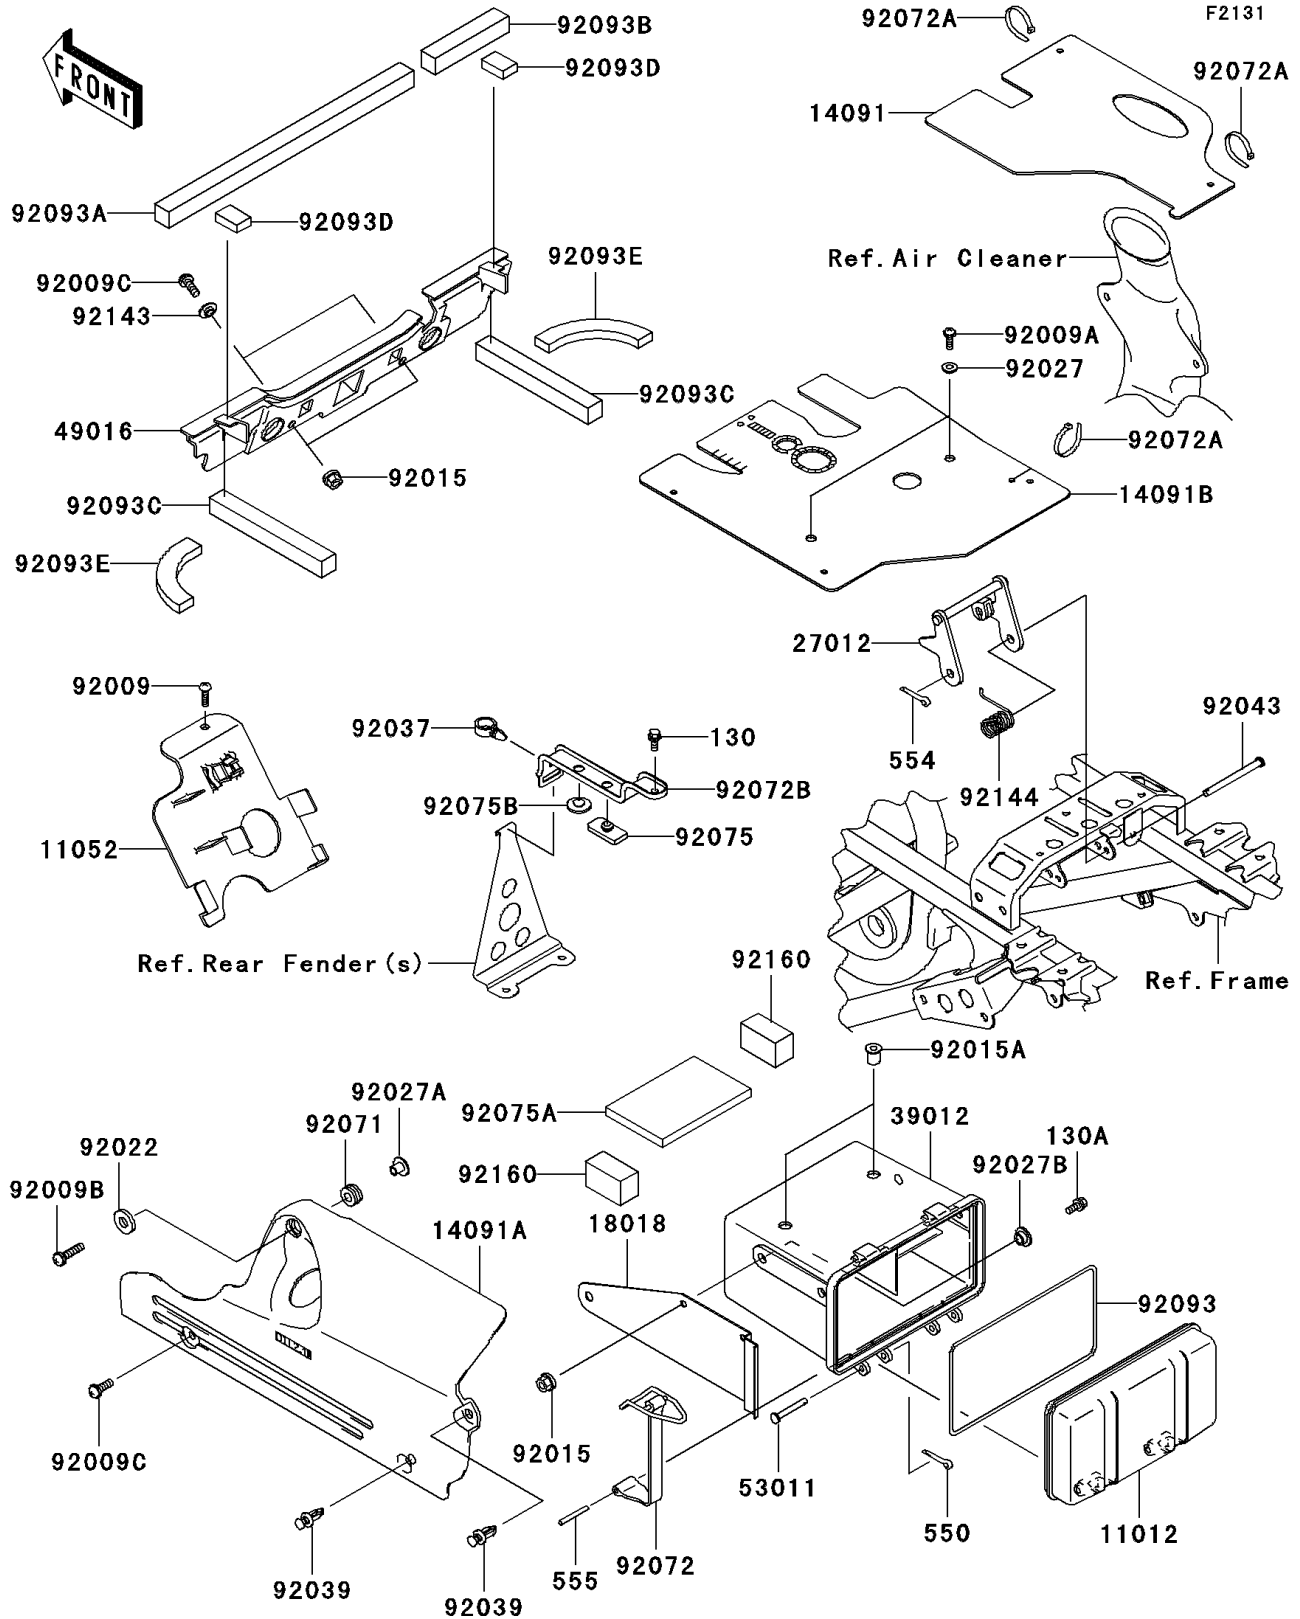

## 2006 Prairie® 360 4x4 Hardwoods® Green HD™ PARTS DIAGRAM

Frame Fittings

## 2006 Prairie® 360 4x4 Hardwoods® Green HD™ PARTS LIST

Frame Fittings

ITEM NAME	PART NUMBER	QUANTITY
BOLT-FLANGED,6X14 (Ref # 130)	130BB0614	1
CAP,STORAGE CASE (Ref # 11012)	11012-1951	1
BRACKET,ELECTRIC BASE (Ref # 11052)	11052-7529	1
COVER,CARBURETOR (Ref # 14091)	14091-7516	1
COVER,ENGINE,F.BLACK (Ref # 14091A)	14091-7524-6Z	1
COVER,CYLINDER HEAD BRACKET (Ref # 14091B)	14091-7526	1
PLATE-HEAT GUARD (Ref # 18018)	18018-7501	1
HOOK,SEAT (Ref # 27012)	27012-1381	1
CASE-STORAGE (Ref # 39012)	39012-7501	1
COVER-SEAL (Ref # 49016)	49016-1221	1
PIN,6X39 (Ref # 53011)	53011-006	1
SCREW,TAPPING,6X16 (Ref # 92009)	92009-1166	1
SCREW,TAPPING,5X10 (Ref # 92009A)	92009-1332	1
SCREW,6X25 (Ref # 92009B)	92009-1465	1
SCREW,6X16 (Ref # 92009C)	92009-1621	1
NUT,FLANGED,6MM,BLACK (Ref # 92015)	92015-1233	1
NUT (Ref # 92015A)	92015-1700	1
WASHER,7X18X1.2 (Ref # 92022)	92022-1545	1
COLLAR,L=4.6 (Ref # 92027)	92027-1168	1
COLLAR,FLANGED,L=12.1,BLACK (Ref # 92027A)	92027-1651	1
COLLAR,L=5.6 (Ref # 92027B)	92027-1933	1
CLAMP,HOSE (Ref # 92037)	92037-1827	1
RIVET (Ref # 92039)	92039-1229	1
PIN,6X77 (Ref # 92043)	92043-1367	1
GROMMET (Ref # 92071)	92071-3716	1
BAND,STORAGE CASE (Ref # 92072)	92072-0098	1
BAND,L=188 (Ref # 92072A)	92072-1239	1
BAND,BATTERY (Ref # 92072B)	92072-7501	1
DAMPER (Ref # 92075)	92075-1054	1