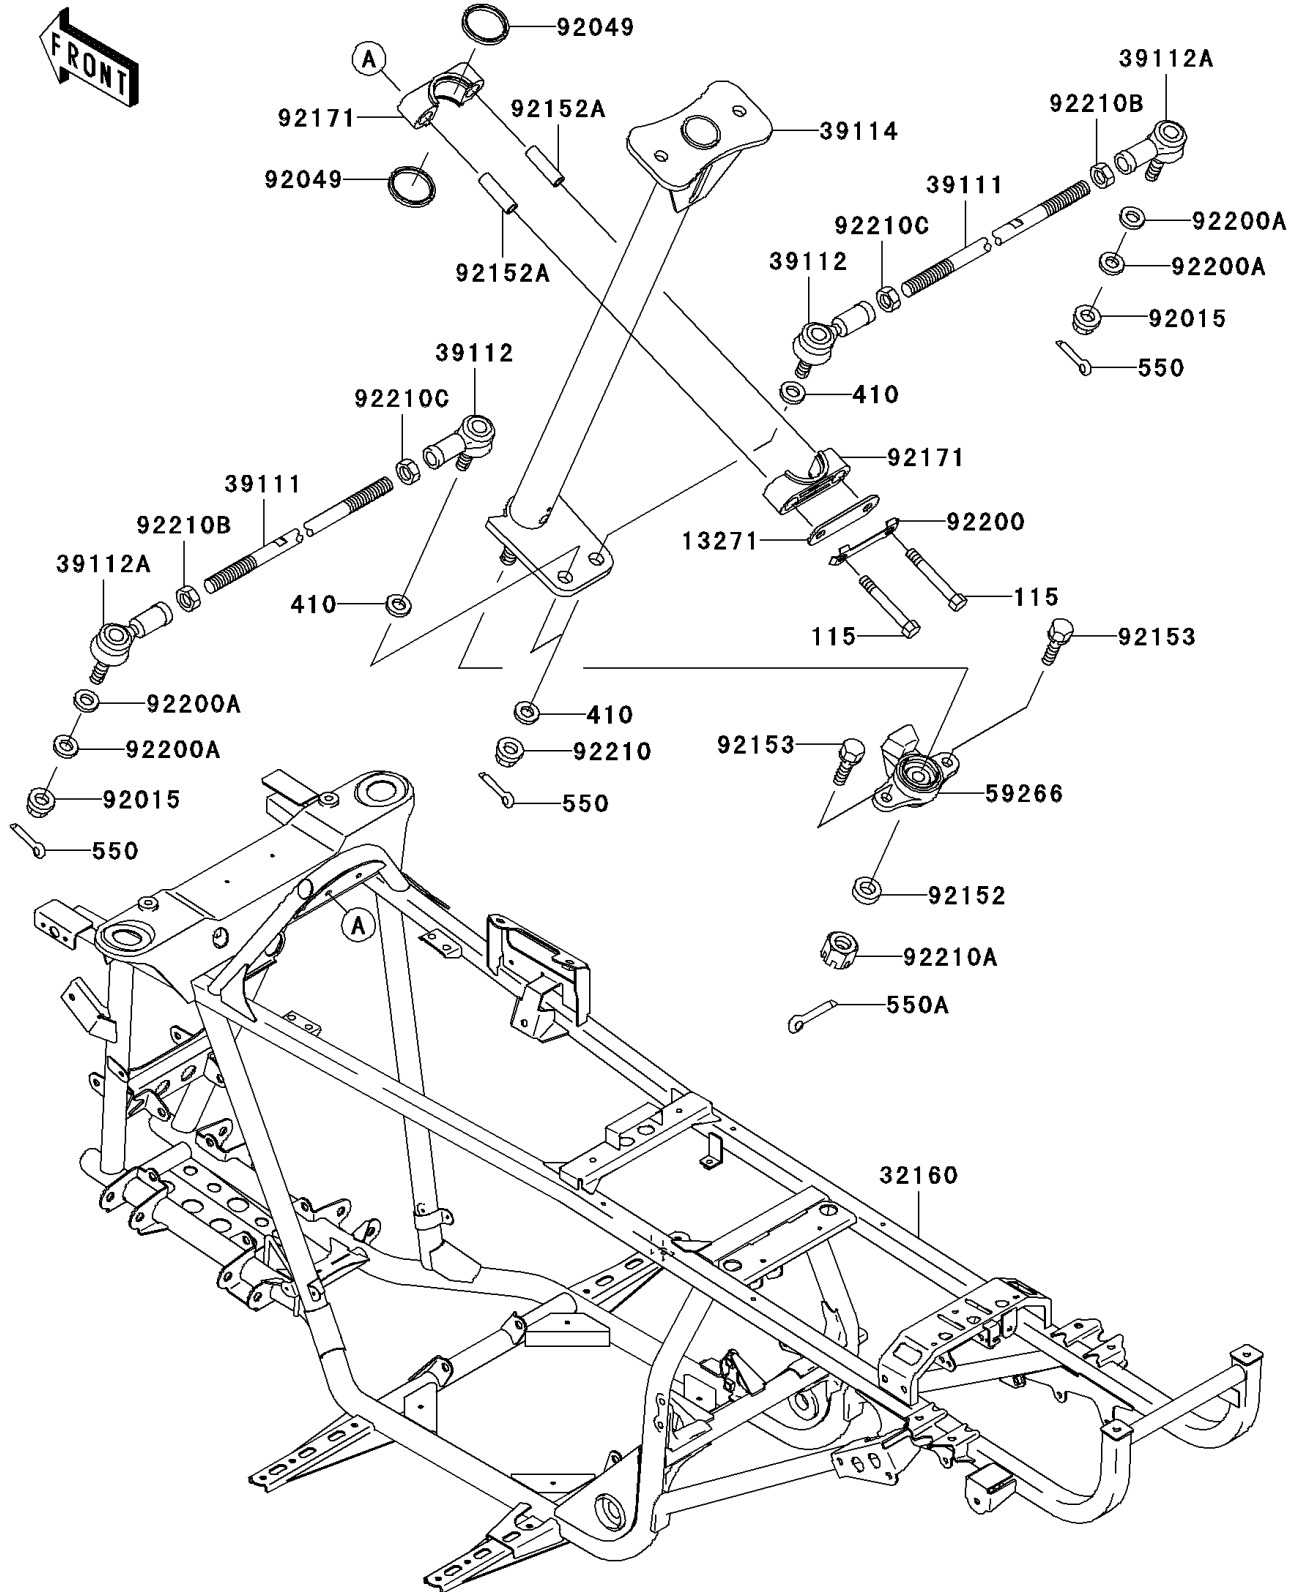

2006 Prairie® 360 4x4 Hardwoods® Green HD™ PARTS DIAGRAM

Frame

F2120

2006 Prairie® 360 4x4 Hardwoods® Green HD™ PARTS LIST

Frame

ITEM NAME	PART NUMBER	QUANTITY
BOLT-SMALL-UPSET,8X55 (Ref # 115)	115CB0855	1
WASHER-PLAIN-SMALL,12MM (Ref # 410)	410AA1200	1
PIN-COTTER,2.0X15 (Ref # 550)	550AA2015	1
PIN-COTTER,3.0X25 (Ref # 550A)	550AA3025	1
PLATE,STEERING,CLAMP (Ref # 13271)	13271-7506	1
FRAME-COMP (Ref # 32160)	32160-7501	1
ROD-TIE (Ref # 39111)	39111-7501	1
RODEND-TIE (Ref # 39112)	39112-7501	1
RODEND-TIE (Ref # 39112A)	39112-7504	1
SHAFT-COMP-STRG (Ref # 39114)	39114-7502	1
JOINT-BALL (Ref # 59266)	59266-1125	1
NUT,LOCK,12MM,BLACK (Ref # 92015)	92015-1190	1
SEAL-OIL,SR31.8X37.5X3.8LR (Ref # 92049)	92049-7501	1
COLLAR,12X21.3X7 (Ref # 92152)	92152-1351	1
COLLAR,9.1X13.95X42 (Ref # 92152A)	92152-7501	1
BOLT,8X30 (Ref # 92153)	92153-1065	1
CLAMP,STEERING (Ref # 92171)	92171-7501	1
WASHER,STEERING CLAMP (Ref # 92200)	92200-0384	1
WASHER,12.2X22X1.5 (Ref # 92200A)	92200-7502	1
NUT,LOCK,12MM (Ref # 92210)	92210-1249	1
NUT,12MM (Ref # 92210A)	92210-7501	1
NUT,LH THREAD (Ref # 92210B)	92210-7502	1
NUT,RH THREAD (Ref # 92210C)	92210-7503	1