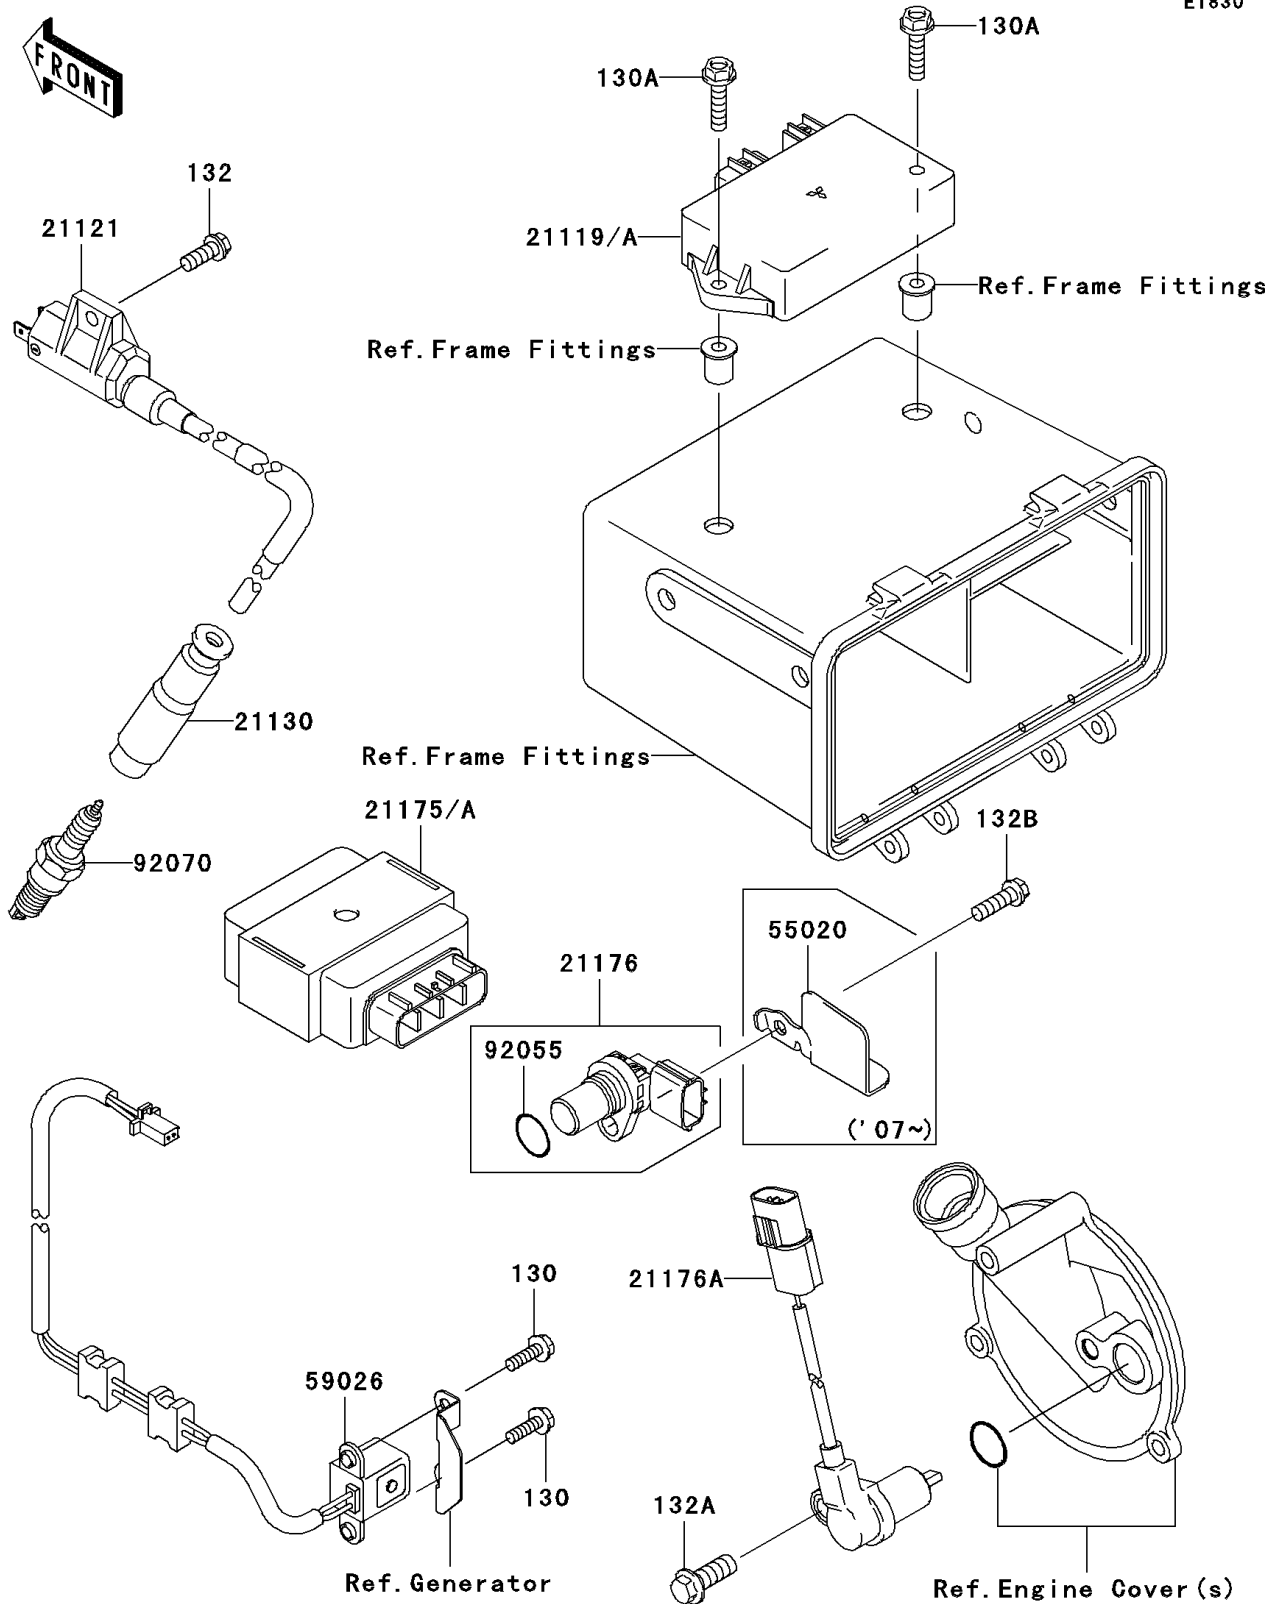

2006 Prairie® 360 4x4 Hardwoods® Green HD™ PARTS DIAGRAM

Ignition System

E1830

2006 Prairie® 360 4x4 Hardwoods® Green HD™ PARTS LIST

Ignition System

ITEM NAME	PART NUMBER	QUANTITY
BOLT-FLANGED,5X16 (Ref # 130)	130BA0516	1
BOLT-FLANGED,6X25 (Ref # 130A)	130BB0625	1
BOLT-FLANGED-SMALL,6X16 (Ref # 132)	132BA0616	1
BOLT-FLANGED-SMALL,8X22 (Ref # 132A)	132BA0822	1
BOLT-FLANGED-SMALL,6X20 (Ref # 132B)	132BD0620	1
IGNITER (Ref # 21119A)	21119-1627	1
COIL-IGNITION (Ref # 21121)	21121-1160	1
CAP-SPARK PLUG (Ref # 21130)	21130-1071	1
CONTROL UNIT-ELECTRONIC (Ref # 21175)	21175-0086	1
SENSOR,SPEED (Ref # 21176)	21176-1104	1
SENSOR,REVERSE (Ref # 21176A)	21176-1109	1
COIL-PULSING (Ref # 59026)	59026-1110	1
RING-O (Ref # 92055)	92055-1718	1
PLUG-SPARK,DPR8EA-9(NGK) (Ref # 92070)	92070-1065	1