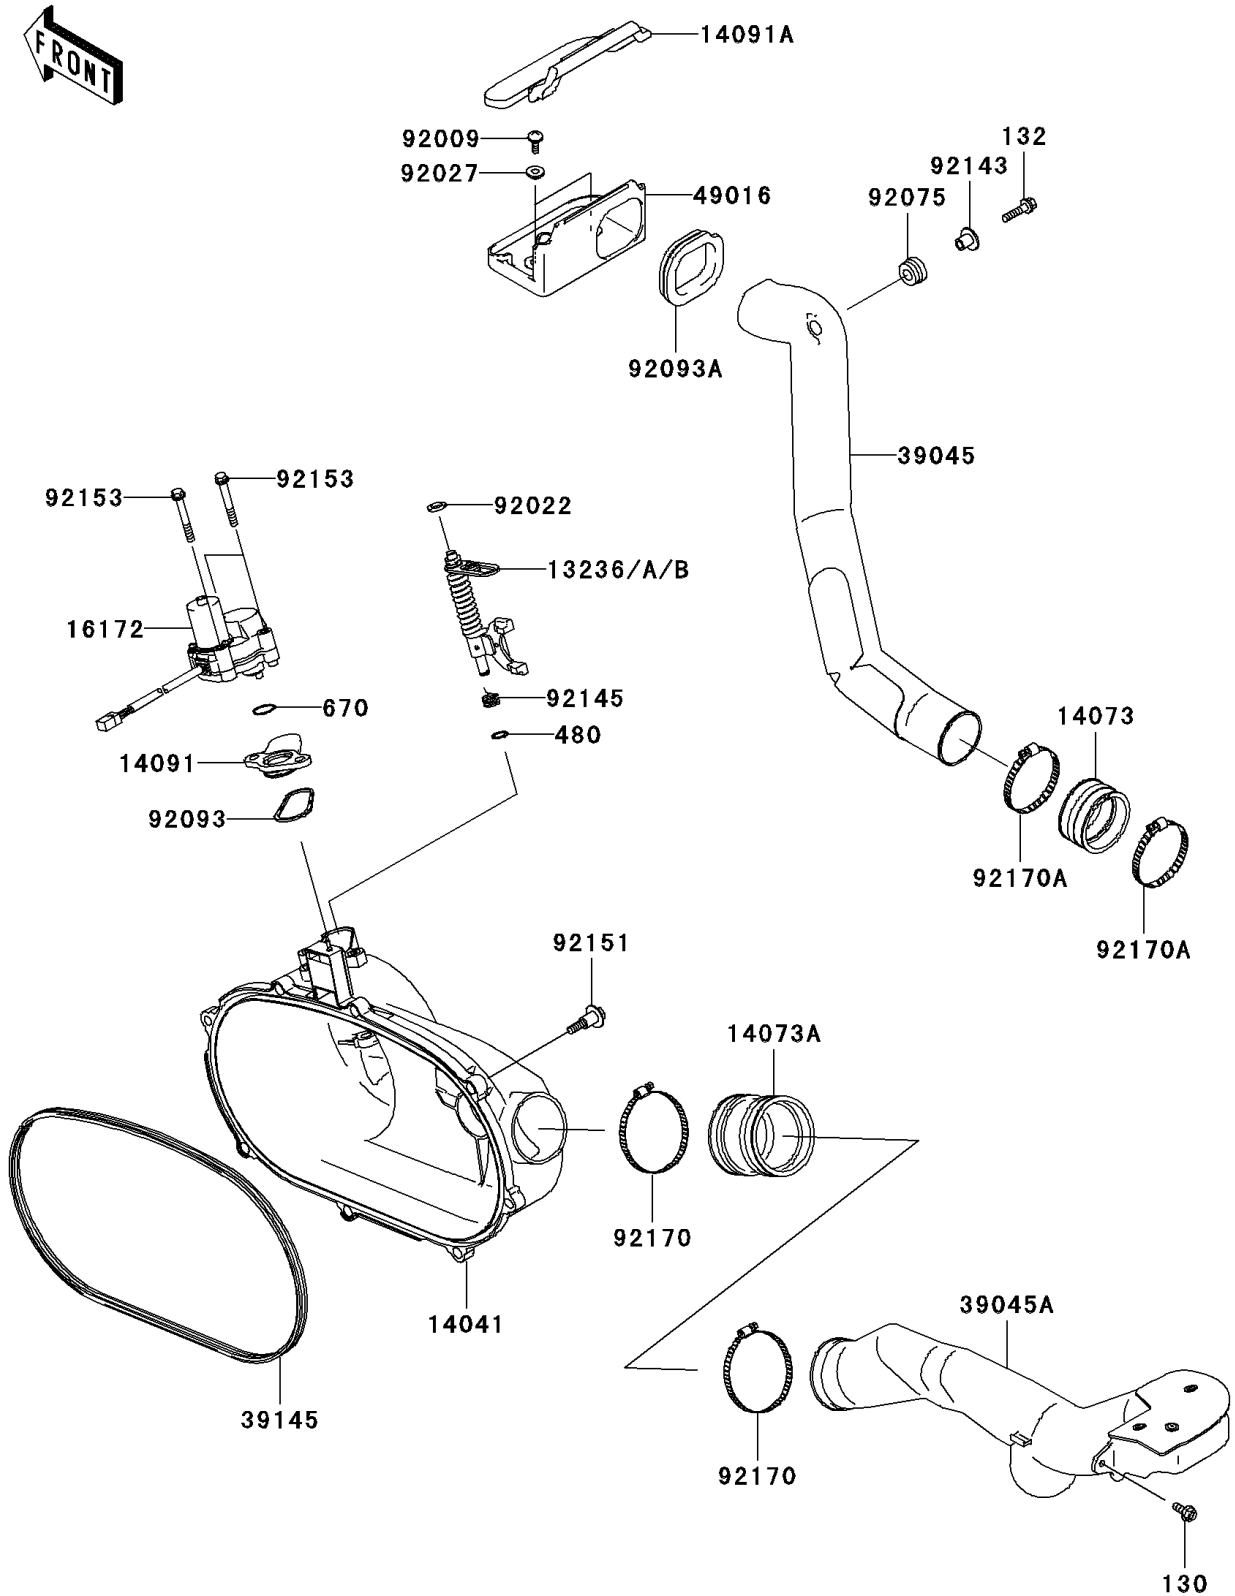

2006 Prairie® 360 4x4 Hardwoods® Green HD™ PARTS DIAGRAM

Converter Cover

E1393

2006 Prairie® 360 4x4 Hardwoods® Green HD™ PARTS LIST

Converter Cover

ITEM NAME	PART NUMBER	QUANTITY
BOLT-FLANGED,6X14 (Ref # 130)	130BA0614	1
BOLT-FLANGED-SMALL,6X25 (Ref # 132)	132BA0625	1
CIRCLIP-TYPE-C,10MM (Ref # 480)	480J1000	1
O RING (Ref # 670)	670D3022	1
LEVER-COMP,YELLOW (Ref # 13236)	13236-0046	1
LEVER-COMP,GREEN (Ref # 13236A)	13236-0047	1
LEVER-COMP,PAINT LESS (Ref # 13236B)	13236-0048	1
COVER-COMP,BELT CONVERTER (Ref # 14041)	14041-1156	1
DUCT,JOINT (Ref # 14073)	14073-1775	1
DUCT,JOINT ENGINE COVER (Ref # 14073A)	14073-1805	1
COVER (Ref # 14091)	14091-1421	1
COVER,MUDGUARD (Ref # 14091A)	14091-1500	1
ACTUATOR (Ref # 16172)	16172-0006	1
DUCT-ASSY,SNORKEL,IN (Ref # 39045)	39045-0012	1
DUCT-ASSY,SNORKEL,EX (Ref # 39045A)	39045-1068	1
TRIM-SEAL (Ref # 39145)	39145-1135	1
COVER-SEAL,BELT CONVERTER (Ref # 49016)	49016-1218	1
SCREW,TAPPING,5X14 (Ref # 92009)	92009-1197	1
WASHER,10.2X16X1 (Ref # 92022)	92022-1829	1
COLLAR,L=4.6 (Ref # 92027)	92027-1168	1
DAMPER,RUBBER (Ref # 92075)	92075-1123	1
SEAL (Ref # 92093)	92093-1548	1
SEAL,COVER MUDGUARD (Ref # 92093A)	92093-1572	1
COLLAR (Ref # 92143)	92143-1353	1
SPRING (Ref # 92145)	92145-1567	1
BOLT,FLANGED,6X30 (Ref # 92151)	92151-1686	1
BOLT,6X47 (Ref # 92153)	92153-0678	1
CLAMP (Ref # 92170)	92170-1763	1
CLAMP (Ref # 92170A)	92170-1764	1