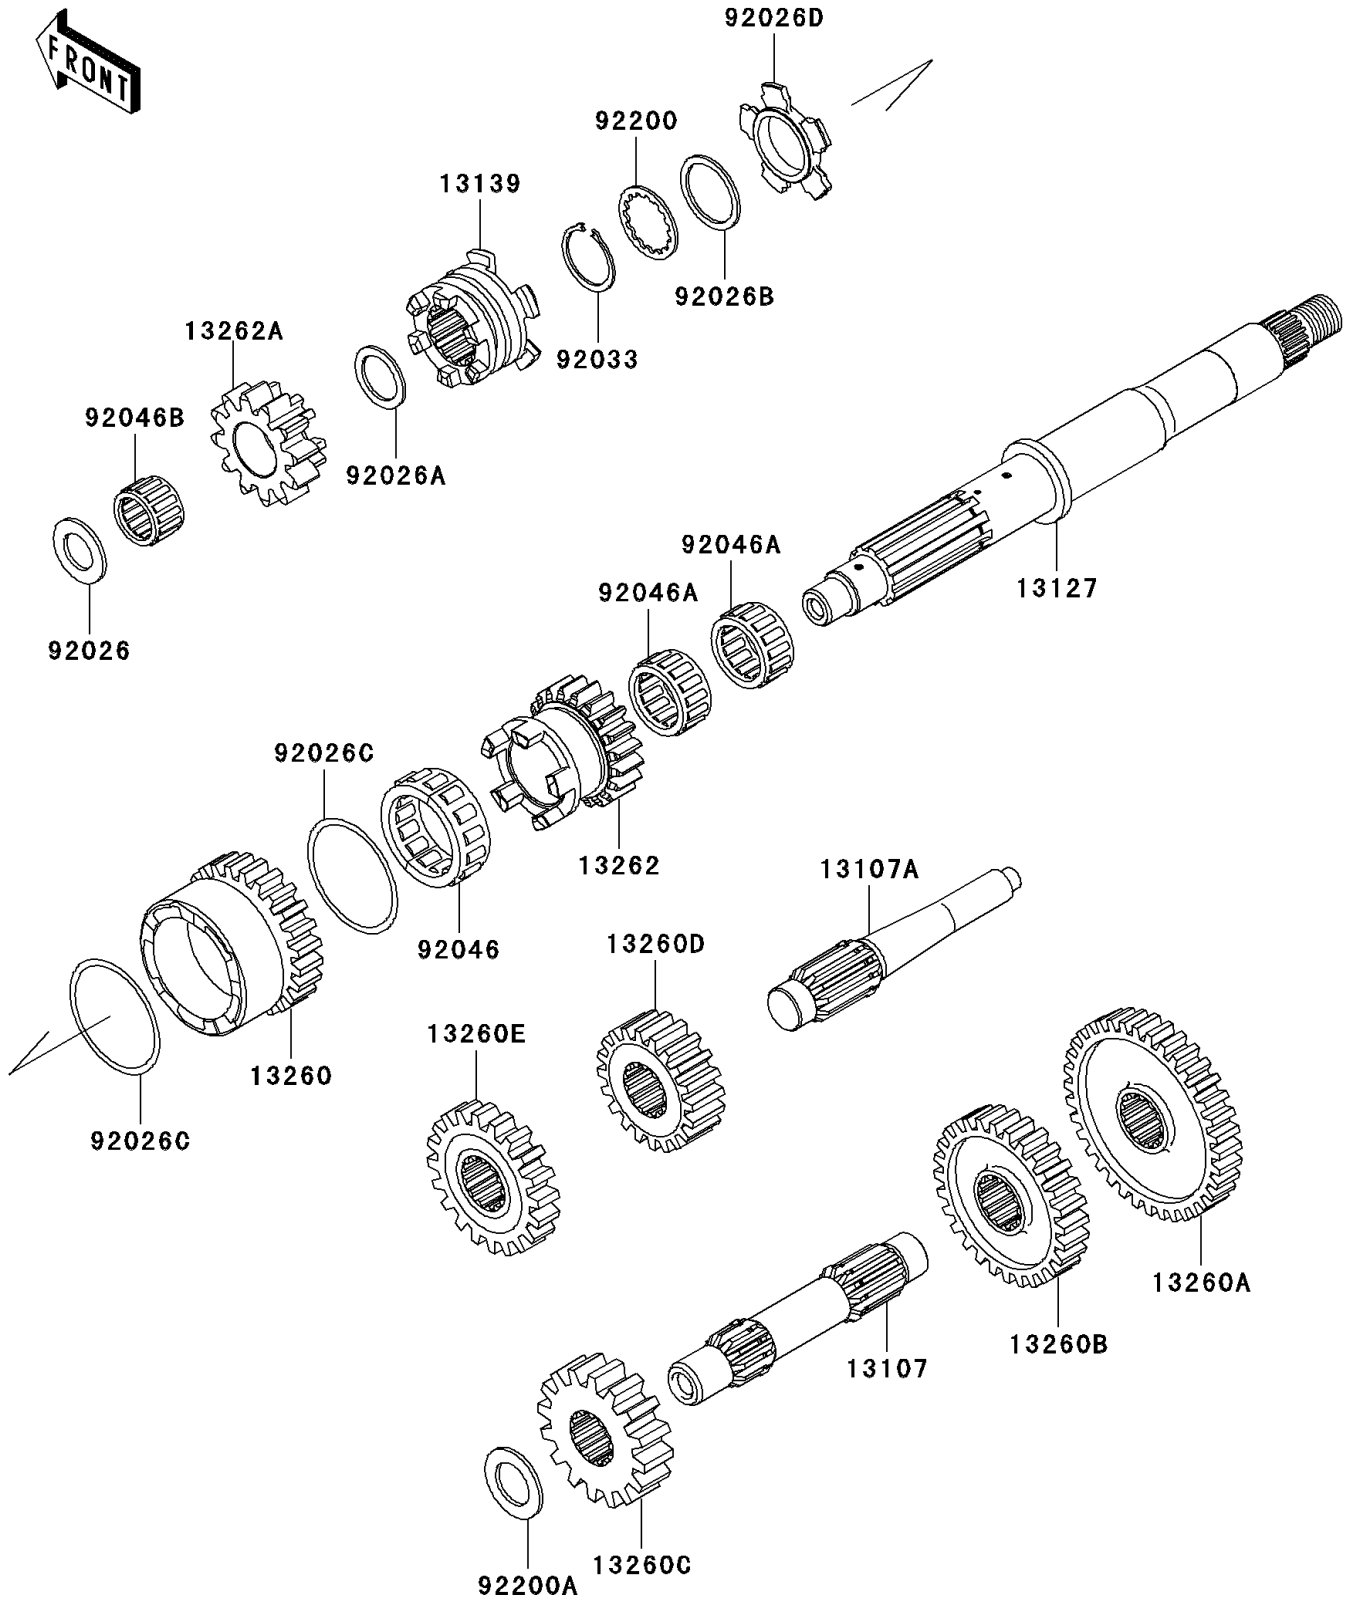

2006 Prairie® 360 4x4 Hardwoods® Green HD™ PARTS DIAGRAM

Transmission

E1361

2006 Prairie® 360 4x4 Hardwoods® Green HD™ PARTS LIST

Transmission

ITEM NAME	PART NUMBER	QUANTITY
SHAFT,COUNTER (Ref # 13107)	13107-0113	1
SHAFT,REVERSE,IDLE (Ref # 13107A)	13107-1437	1
SHAFT-TRANSMISSION INPUT (Ref # 13127)	13127-1304	1
SHIFTER (Ref # 13139)	13139-0003	1
GEAR,INPUT HIGH,26T (Ref # 13260)	13260-1867	1
GEAR,DRIVEN LOW,36T (Ref # 13260A)	13260-1869	1
GEAR,DRIVEN HIGH,30T (Ref # 13260B)	13260-1870	1
GEAR,OUTPUT DRIVE,18T (Ref # 13260C)	13260-1871	1
GEAR,OUTPUT REVERSE,16T (Ref # 13260D)	13260-1872	1
GEAR,DRIVEN REVERSE,16T (Ref # 13260E)	13260-1873	1
GEAR,INPUT LOW,20T (Ref # 13262)	13262-0234	1
GEAR,INPUT REVERSE,12T (Ref # 13262A)	13262-0235	1
SPACER,17.3X30X2.0 (Ref # 92026)	92026-1415	1
SPACER,21.2X29X1.6 (Ref # 92026A)	92026-1568	1
SPACER,28.2X34.5X1.6 (Ref # 92026B)	92026-1587	1
SPACER,48.2X54.3X1.0 (Ref # 92026C)	92026-1599	1
SPACER,HI&LOW (Ref # 92026D)	92026-1600	1
RING-SNAP,25.9X30.6X1.2 (Ref # 92033)	92033-1037	1
BEARING-NEEDLE,HIGH GEAR (Ref # 92046)	92046-1276	1
BEARING-NEEDLE,FWF-283317 (Ref # 92046A)	92046-1278	1
BEARING-NEEDLE,REVERSE GEAR (Ref # 92046B)	92046-1279	1
WASHER,28.5X34.0X1.5 (Ref # 92200)	92200-1240	1
WASHER,20.3X33X2.0 (Ref # 92200A)	92200-1351	1