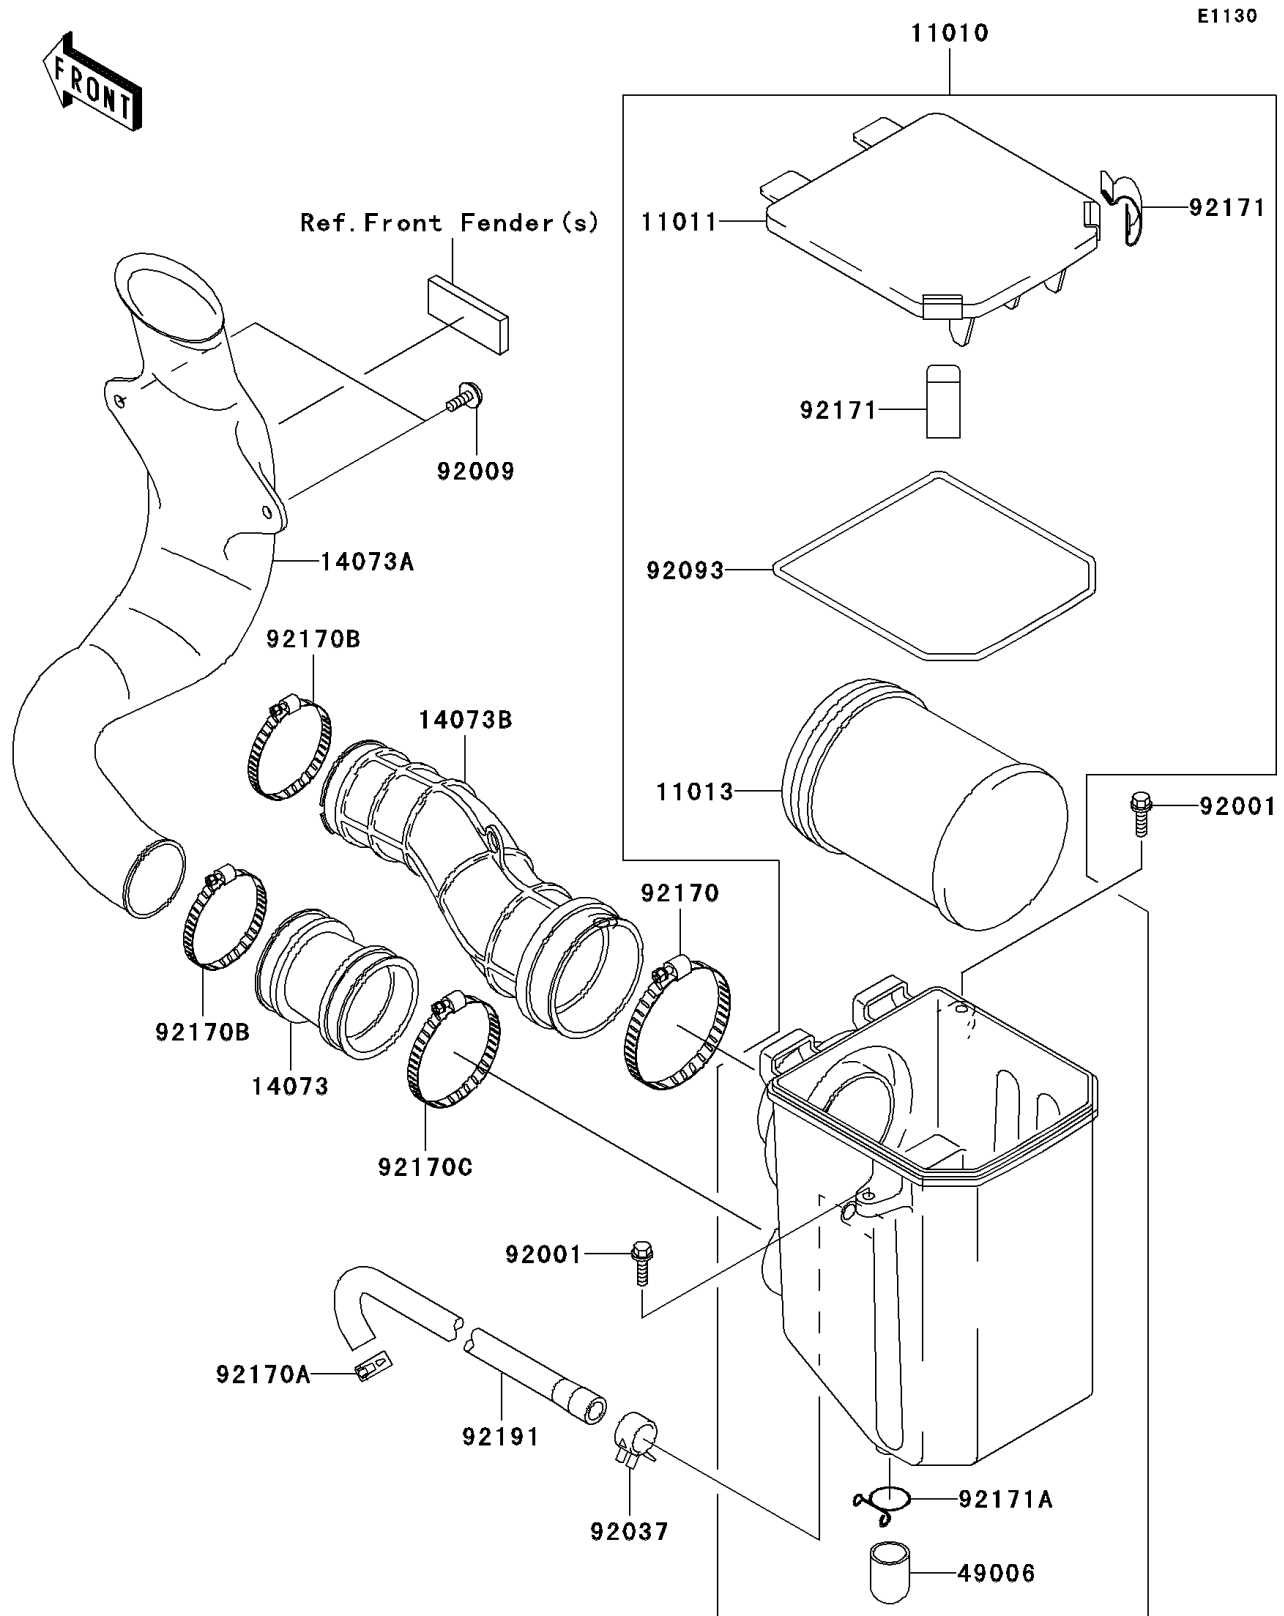

## 2006 Prairie® 360 4x4 Hardwoods® Green HD™ PARTS DIAGRAM

Air Cleaner

## 2006 Prairie® 360 4x4 Hardwoods® Green HD™ PARTS LIST

Air Cleaner

ITEM NAME	PART NUMBER	QUANTITY
FILTER-ASSY-AIR (Ref # 11010)	11010-1766	1
CASE-AIR FILTER,UPP (Ref # 11011)	11011-1639	1
ELEMENT-AIR FILTER (Ref # 11013)	11013-1292	1
DUCT,A/C-INLET (Ref # 14073)	14073-1802	1
DUCT,INLET (Ref # 14073A)	14073-1803	1
DUCT,A/C-CARBURETOR (Ref # 14073B)	14073-1823	1
BOOT (Ref # 49006)	49006-1359	1
BOLT,WP,6X20 (Ref # 92001)	92001-1460	1
SCREW,TAPPING,6X16 (Ref # 92009)	92009-1166	1
CLAMP (Ref # 92037)	92037-1678	1
SEAL,AIR FILTER CASE (Ref # 92093)	92093-1550	1
CLAMP (Ref # 92170)	92170-1307	1
CLAMP (Ref # 92170A)	92170-1491	1
CLAMP (Ref # 92170B)	92170-1674	1
CLAMP (Ref # 92170C)	92170-1764	1
CLAMP,AIR FILTER CASE (Ref # 92171)	92171-1426	1
CLAMP (Ref # 92171A)	92171-1427	1
TUBE,AIR CLEANER (Ref # 92191)	92191-1644	1