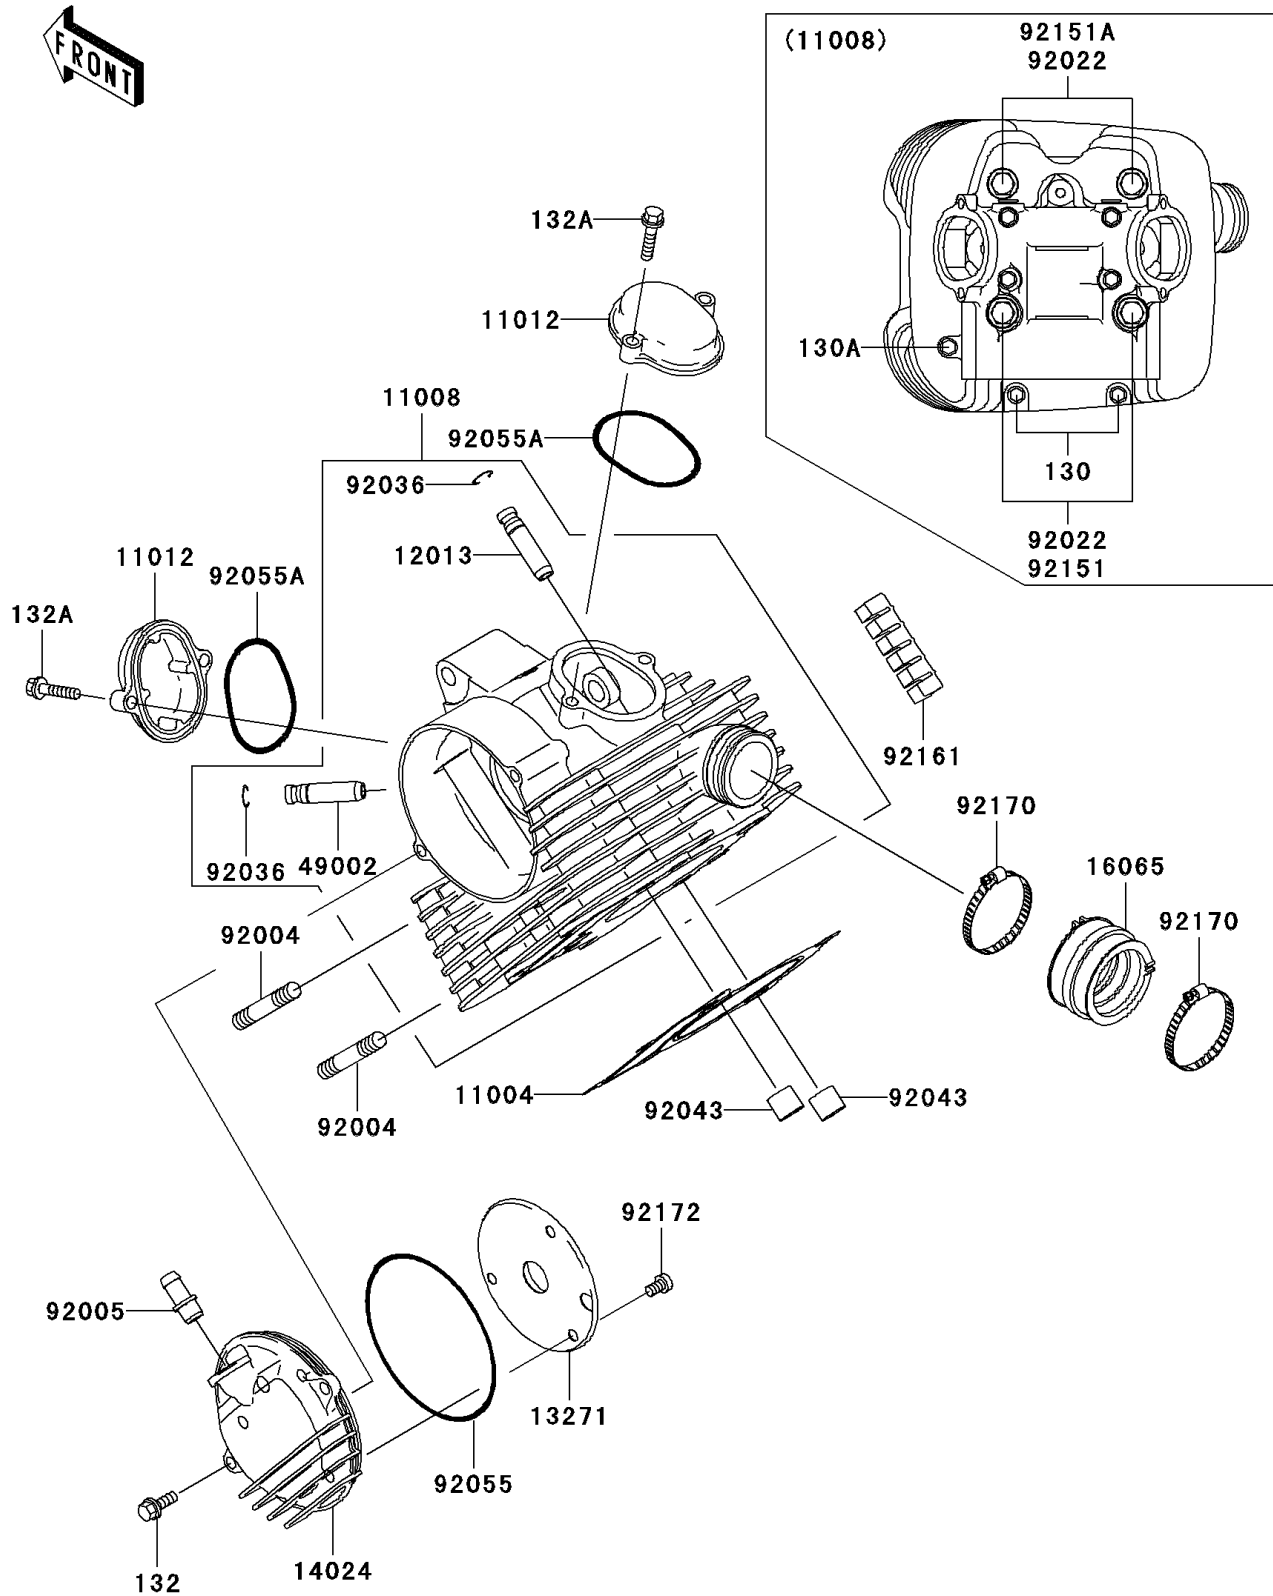

2006 Prairie® 360 4x4 Hardwoods® Green HD™ PARTS DIAGRAM

Cylinder Head

E1111

2006 Prairie® 360 4x4 Hardwoods® Green HD™ PARTS LIST

Cylinder Head

ITEM NAME	PART NUMBER	QUANTITY
BOLT-FLANGED,6X130 (Ref # 130)	130CD06130	1
BOLT-FLANGED,6X90 (Ref # 130A)	130CD0690	1
BOLT-FLANGED-SMALL,6X16 (Ref # 132)	132BD0616	1
BOLT-FLANGED-SMALL,6X25 (Ref # 132A)	132BD0625	1
GASKET-HEAD (Ref # 11004)	11004-1379	1
HEAD-COMP-CYLINDER (Ref # 11008)	11008-1415	1
CAP,ROCKER ARM (Ref # 11012)	11012-1486	1
GUIDE-VALVE,INTAKE (Ref # 12013)	12013-009	1
PLATE,SPROCKET (Ref # 13271)	13271-1863	1
COVER,CAMSHAFT (Ref # 14024)	14024-1060	1
HOLDER-CARBURETOR (Ref # 16065)	16065-1379	1
GUIDE-VALVE,EXHAUST (Ref # 49002)	49002-1002	1
STUD,8X22 (Ref # 92004)	92004-1217	1
FITTING,BREATHER PIPE (Ref # 92005)	92005-1124	1
WASHER,11.5X20.5X1.6 (Ref # 92022)	92022-1720	1
RING-SNAP,VALVE GUIDE (Ref # 92036)	92036-023	1
PIN,13X16X14 (Ref # 92043)	92043-1608	1
RING-O,99X3.1 (Ref # 92055)	92055-107	1
RING-O,53.5X2.6 (Ref # 92055A)	92055-112	1
BOLT,11X245 (Ref # 92151)	92151-1961	1
BOLT,11X220 (Ref # 92151A)	92151-1962	1
DAMPER,CYLINDER (Ref # 92161)	92161-1312	1
CLAMP (Ref # 92170)	92170-1674	1
SCREW,6X10 (Ref # 92172)	92172-1076	1