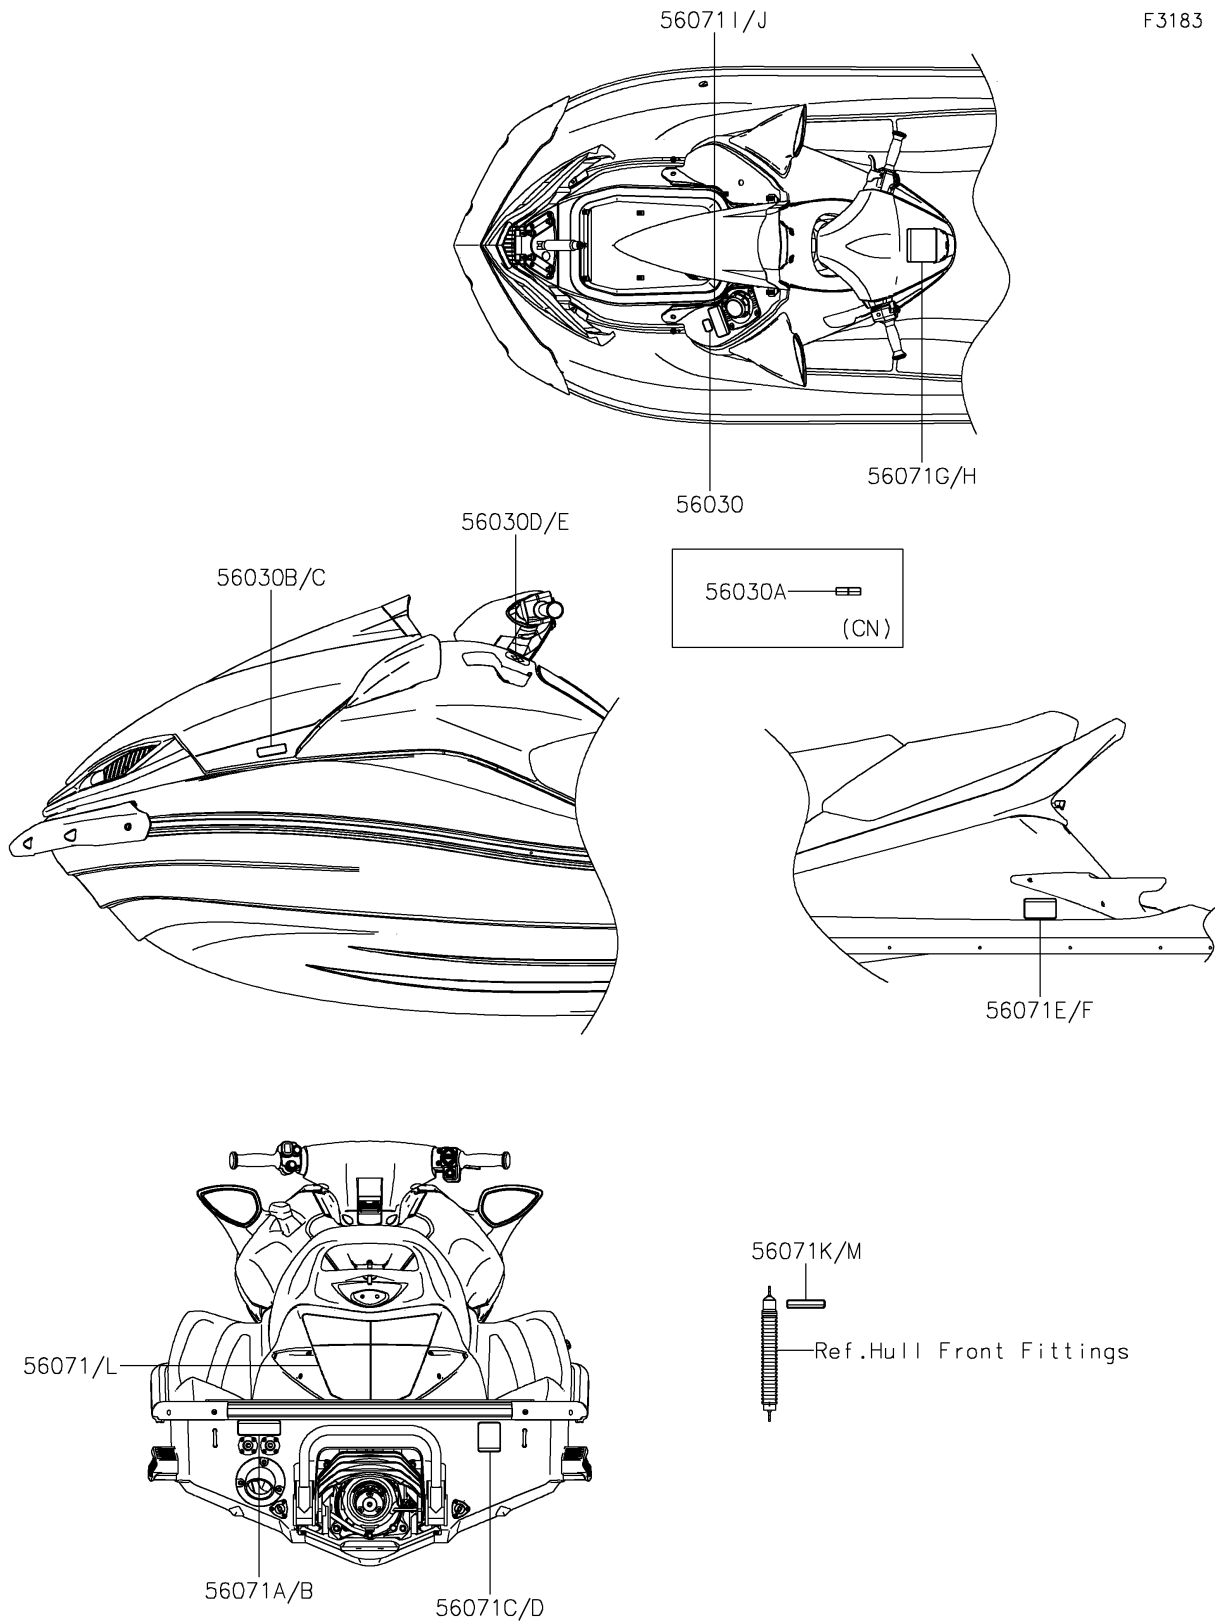

2019 Jet Ski® Ultra® 310X SE PARTS DIAGRAM

Labels

F3183

2019 Jet Ski® Ultra® 310X SE PARTS LIST

Labels

ITEM NAME	PART NUMBER	QUANTITY
LABEL,GASOLINE (Ref # 56030)	56030-0357	1
LABEL,GASOLINE (Ref # 56030A)	56030-0358	1
LABEL,FIRE EXTINGUISHER (Ref # 56030B)	56030-3755	1
LABEL,FIRE EXTINGUISHER (Ref # 56030C)	56030-3757	1
LABEL,REVERSE (Ref # 56030D)	56030-3815	1
LABEL,REVERSE (Ref # 56030E)	56030-3816	1
LABEL-WARNING,IMPORTANT SAFETY (Ref # 56071)	56071-0386	1
LABEL-WARNING,FLUSHING (Ref # 56071A)	56071-0392	1
LABEL-WARNING,FLUSHING (Ref # 56071B)	56071-0393	1
LABEL-WARNING,RIGHTING (Ref # 56071C)	56071-0398	1
LABEL-WARNING,RIGHTING (Ref # 56071D)	56071-0399	1
LABEL-WARNING,GRAB,HANDLE,STEP (Ref # 56071E)	56071-0402	1
LABEL-WARNING,GRAB,HANDLE,STEP (Ref # 56071F)	56071-0403	1
LABEL-WARNING,READ AND FOLLOW (Ref # 56071G)	56071-0406	1
LABEL-WARNING,READ AND FOLLOW (Ref # 56071H)	56071-0407	1
LABEL-WARNING,FUEL SUPPLY (Ref # 56071I)	56071-0424	1
LABEL-WARNING,FUEL SUPPLY (Ref # 56071J)	56071-0425	1
LABEL-WARNING,DAMPER (Ref # 56071K)	56071-0568	1
LABEL-WARNING,IMPORTANT SAFETY (Ref # 56071L)	56071-0816	1
LABEL-WARNING,DAMPER (Ref # 56071M)	56071-3737	1