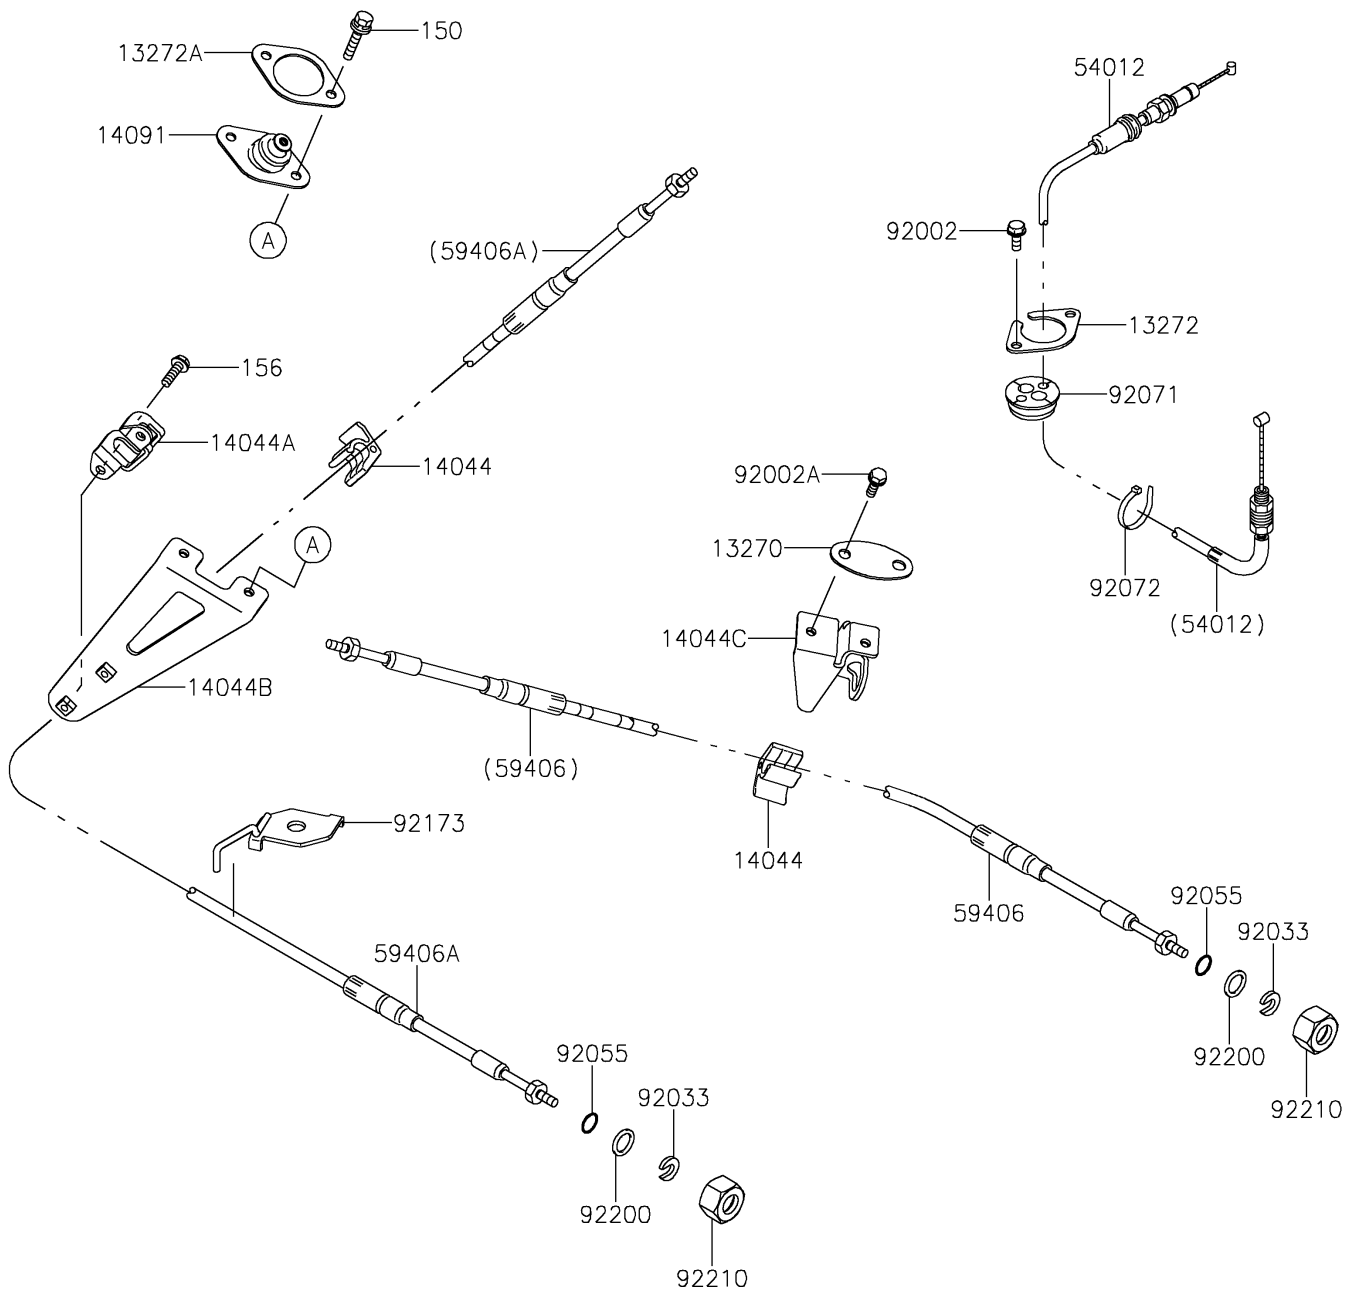

## 2019 Jet Ski® Ultra® 310X SE PARTS DIAGRAM

Cables

F3175

## 2019 Jet Ski® Ultra® 310X SE PARTS LIST

### Cables

ITEM NAME	PART NUMBER	QUANTITY
PLATE (Ref # 13270)	13270-3860	1
PLATE (Ref # 13272)	13272-3729	1
PLATE (Ref # 13272A)	13272-3730	1
HOLDER-CABLE (Ref # 14044)	14044-3765	1
HOLDER-CABLE, REVERSE (Ref # 14044A)	14044-3766	1
HOLDER-CABLE, REVERSE (Ref # 14044B)	14044-3767	1
HOLDER-CABLE, STEERING (Ref # 14044C)	14044-3769	1
COVER (Ref # 14091)	14091-3821	1
BOLT-WS, 6X25 (Ref # 150)	150R0625	1
BOLT-WP, 6X16 (Ref # 156)	156R0616	1
CABLE-THROTTLE (Ref # 54012)	54012-0592	1
CABLE-STRG (Ref # 59406)	59406-0003	1
CABLE-STRG, REVERSE (Ref # 59406A)	59406-0004	1
BOLT, 6X16 (Ref # 92002)	92002-3728	1
BOLT, 6X20 (Ref # 92002A)	92002-3755	1
RING-SNAP (Ref # 92033)	92033-3735	1
RING-O (Ref # 92055)	92055-3778	1
GROMMET, HARNESS (Ref # 92071)	92071-3790	1
BAND, L=368.3 (Ref # 92072)	92072-3872	1
CLAMP (Ref # 92173)	92173-3704	1
WASHER, 14.5X20X1.5 (Ref # 92200)	92200-3793	1
NUT, 22MM (Ref # 92210)	92210-3772	1