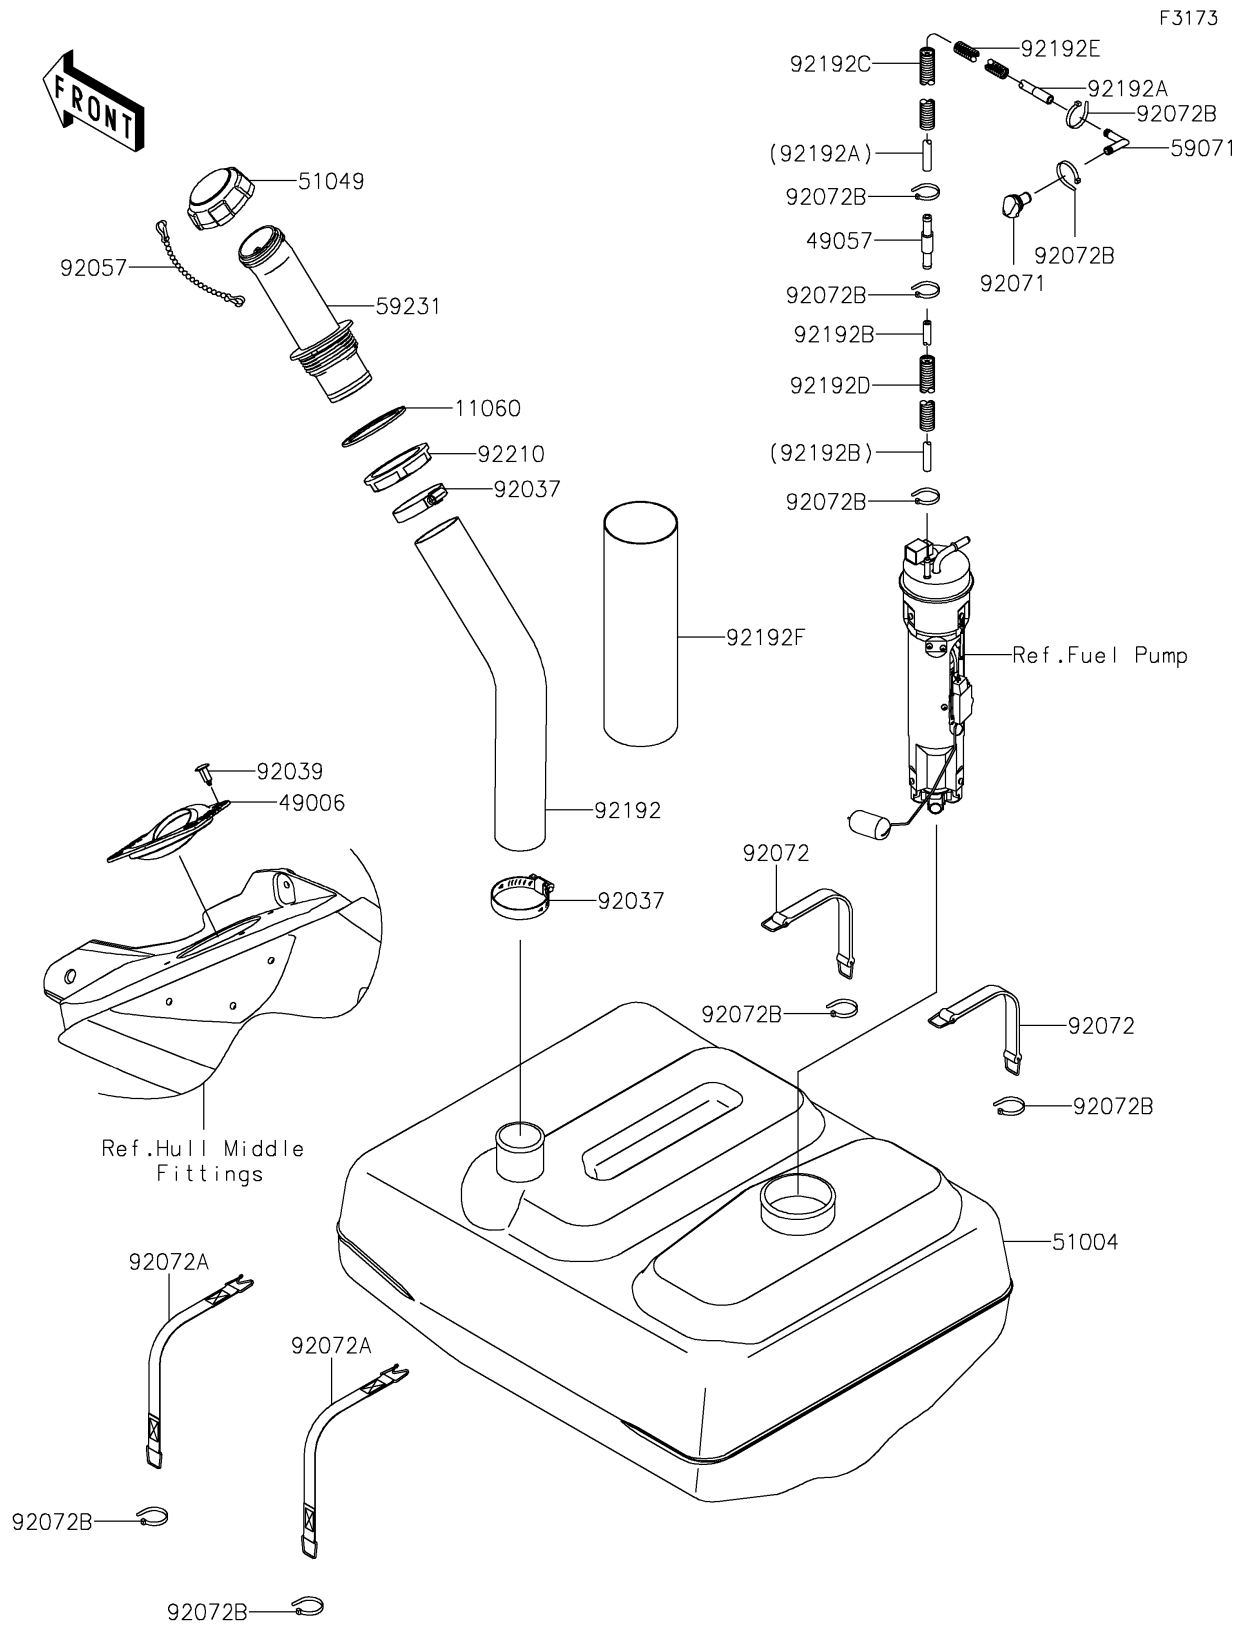

## 2019 Jet Ski® Ultra® 310X SE PARTS DIAGRAM

Fuel Tank

## 2019 Jet Ski® Ultra® 310X SE PARTS LIST

Fuel Tank

ITEM NAME	PART NUMBER	QUANTITY
GASKET,FUEL-FILLER (Ref # 11060)	11060-3780	1
BOOT (Ref # 49006)	49006-3719	1
VALVE-RELIEF (Ref # 49057)	49057-0002	1
TANK-FUEL (Ref # 51004)	51004-0710	1
CAP-TANK,FUEL (Ref # 51049)	51049-0713	1
JOINT (Ref # 59071)	59071-3736	1
FILLER,FUEL TANK (Ref # 59231)	59231-3727	1
CLAMP (Ref # 92037)	92037-3738	1
RIVET (Ref # 92039)	92039-3788	1
CHAIN,COVER,L=100 (Ref # 92057)	92057-3704	1
GROMMET (Ref # 92071)	92071-3841	1
BAND (Ref # 92072)	92072-3845	1
BAND (Ref # 92072A)	92072-3847	1
BAND,L=100.08 (Ref # 92072B)	92072-3882	1
TUBE,FUEL TANK-FILLER (Ref # 92192)	92192-1044	1
TUBE,5.8X10.8X1000 (Ref # 92192A)	92192-1515	1
TUBE,5.8X11X100 (Ref # 92192B)	92192-1795	1
TUBE,CORRUGATED,15.3X20.6X650 (Ref # 92192C)	92192-3748	1
TUBE,CORRUGATED,L=120 (Ref # 92192D)	92192-3749	1
TUBE,CORRUGATED,L=350 (Ref # 92192E)	92192-3788	1
TUBE,86X89X300 (Ref # 92192F)	92192-3822	1
NUT,FUEL FILLER (Ref # 92210)	92210-3802	1