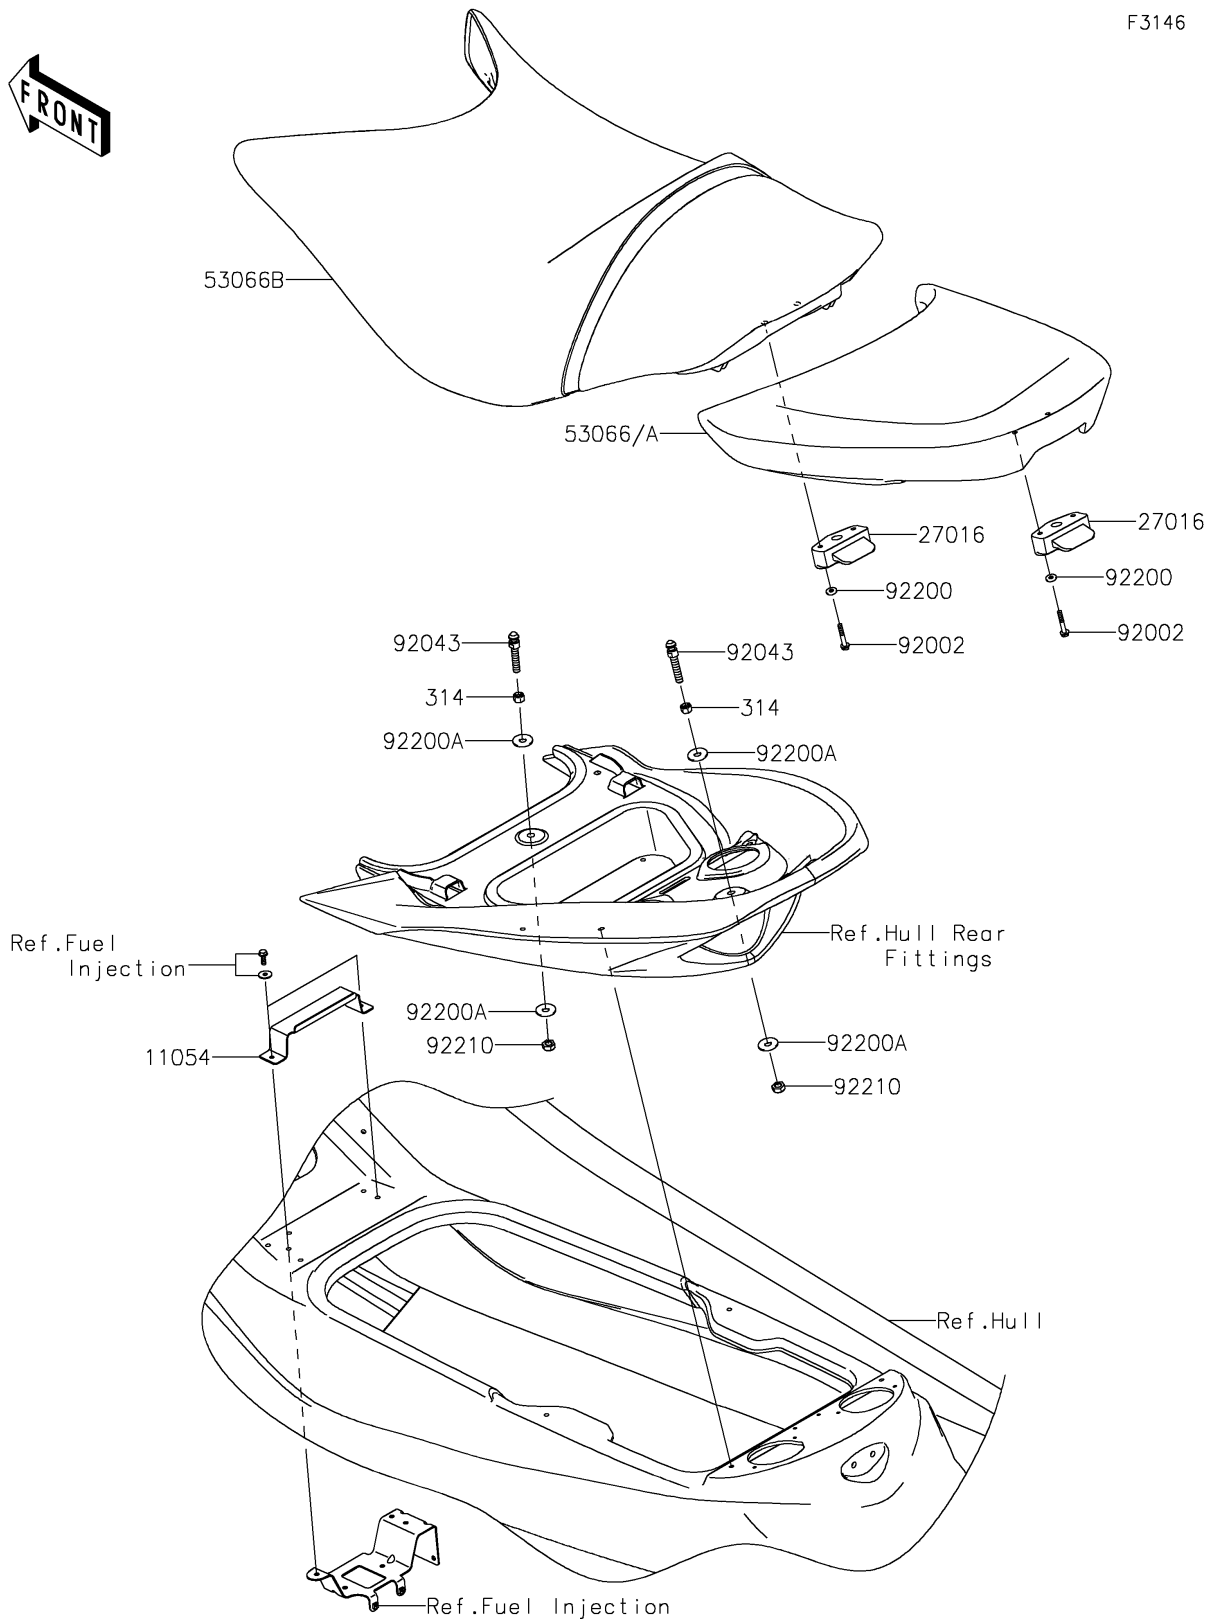

2019 Jet Ski® Ultra® 310X SE PARTS DIAGRAM

Seat

F3146

2019 Jet Ski® Ultra® 310X SE PARTS LIST

Seat

ITEM NAME	PART NUMBER	QUANTITY
BRACKET,FRONT SEAT (Ref # 11054)	11054-3702	1
LOCK-ASSY,SEAT,FR&RR (Ref # 27016)	27016-3758	1
NUT-HEX-FINE,10MM (Ref # 314)	314R1000	1
SEAT-ASSY,RR,BLACK (Ref # 53066)	53066-0386-MA	1
SEAT-ASSY,RR,BLACK (Ref # 53066A)	53066-0387-MA	1
SEAT-ASSY,FR,ORANGE+BLK+ORG (Ref # 53066B)	53066-0424-61N	1
BOLT,6X40 (Ref # 92002)	92002-3716	1
PIN (Ref # 92043)	92043-3763	1
WASHER,6.5X16X2.0 (Ref # 92200)	92200-1543	1
WASHER (Ref # 92200A)	92200-3762	1
NUT,LOCK,10MM (Ref # 92210)	92210-3792	1