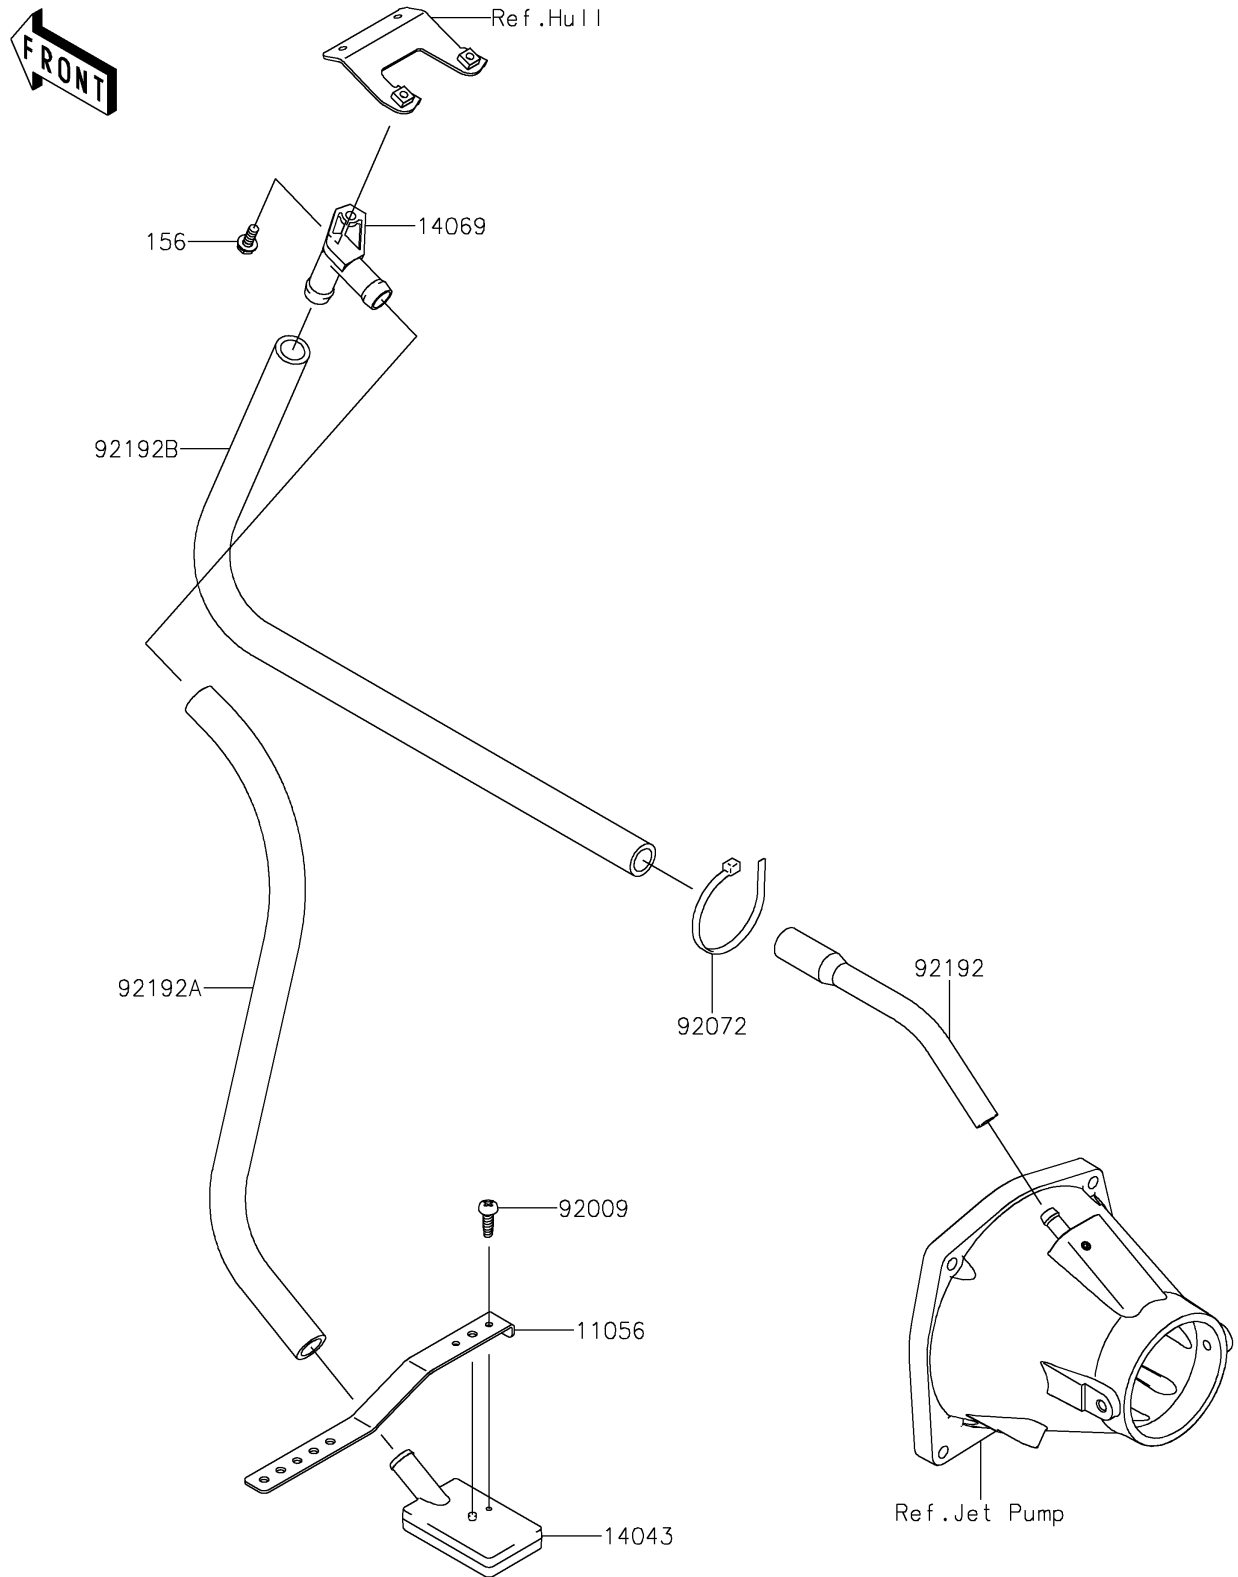

2019 Jet Ski® Ultra® 310X SE PARTS DIAGRAM

Bilge System

F3145

2019 Jet Ski® Ultra® 310X SE PARTS LIST

Bilge System

ITEM NAME	PART NUMBER	QUANTITY
BRACKET,LH&RH (Ref # 11056)	11056-3721	1
FILTER (Ref # 14043)	14043-3711	1
BREATHER (Ref # 14069)	14069-3708	1
BOLT-WP,6X16 (Ref # 156)	156R0616	1
SCREW,TAPPING,4X14 (Ref # 92009)	92009-3762	1
BAND,L=188.85 (Ref # 92072)	92072-0105	1
TUBE,HULL-NOZZLE (Ref # 92192)	92192-3753	1
TUBE,FILTER-BREATHER (Ref # 92192A)	92192-3755	1
TUBE,BREATHER-HULL (Ref # 92192B)	92192-3826	1