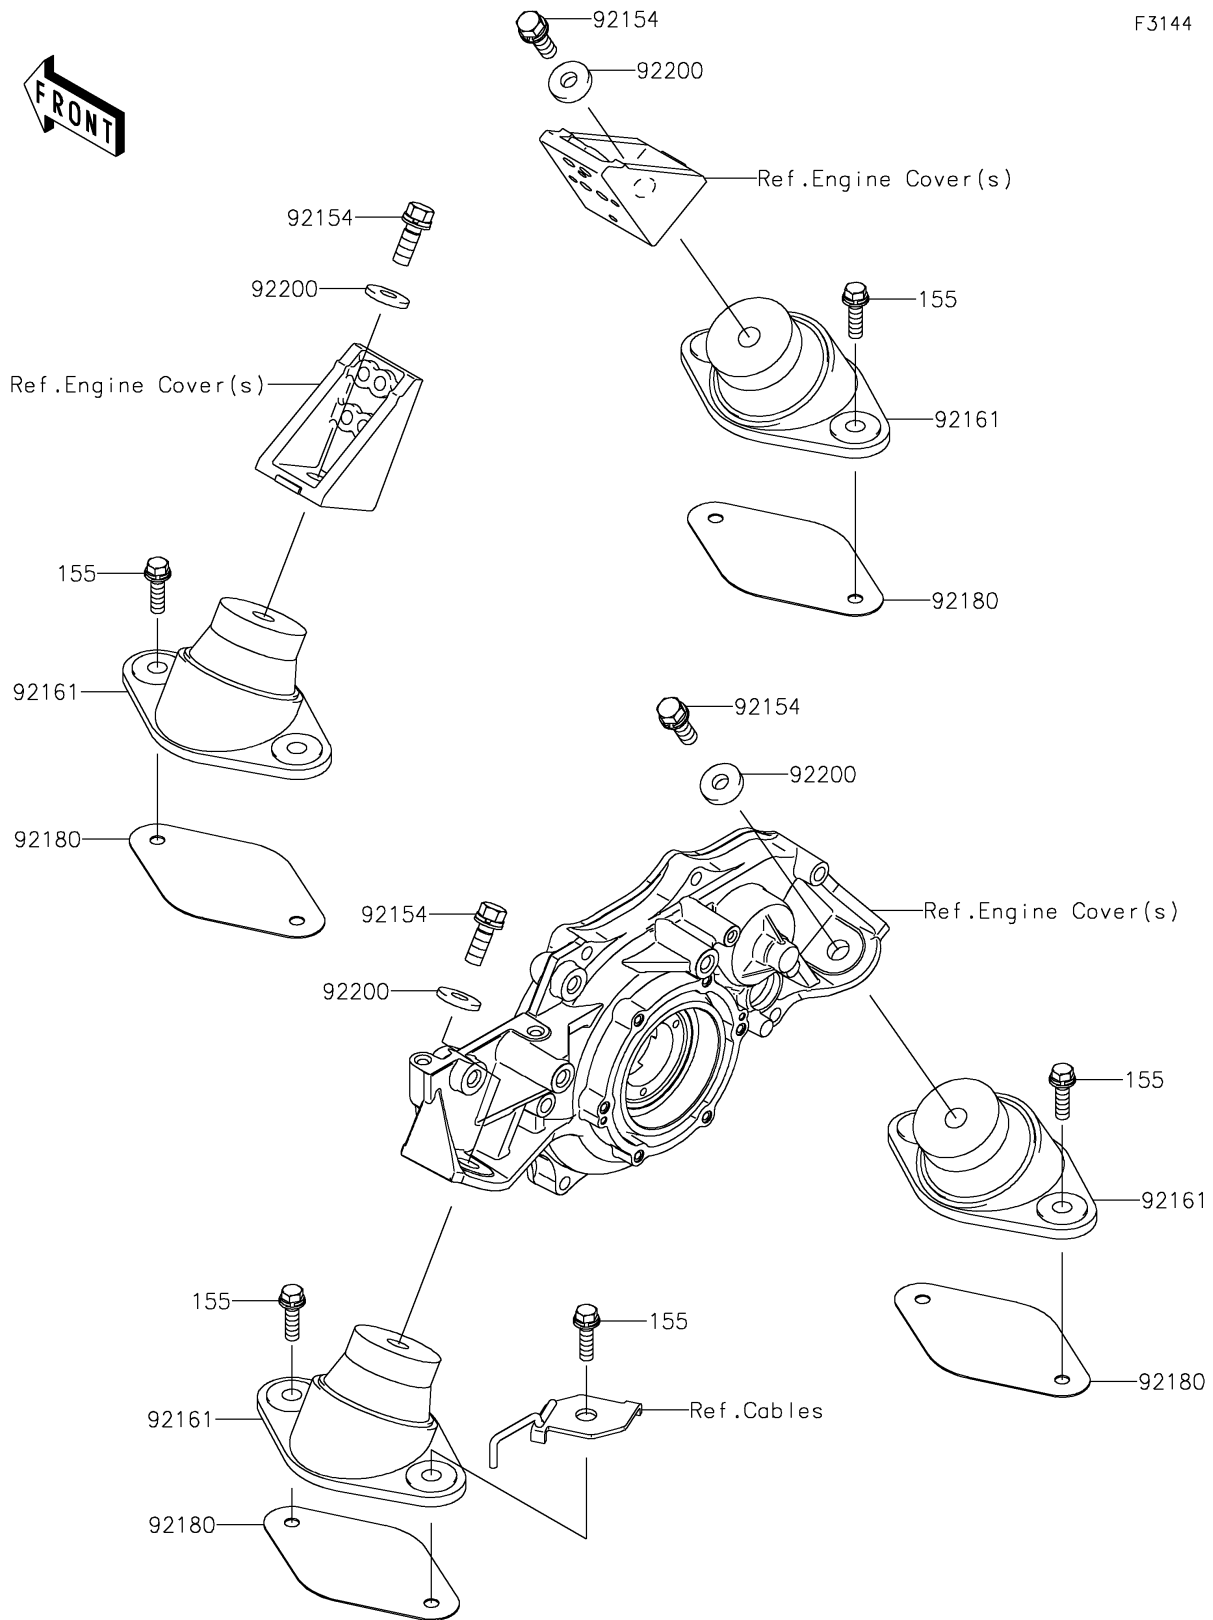

2019 Jet Ski® Ultra® 310X SE PARTS DIAGRAM

Engine Mount

F3144

2019 Jet Ski® Ultra® 310X SE PARTS LIST

Engine Mount

ITEM NAME	PART NUMBER	QUANTITY
BOLT-WSP-SMALL,8X30 (Ref # 155)	155R0830	1
BOLT,WSP,10X30 (Ref # 92154)	92154-3715	1
DAMPER,ENGINE MOUNT (Ref # 92161)	92161-3789	1
SHIM,T=1.0 (Ref # 92180)	92180-3716	1
WASHER,10.5X26X4 (Ref # 92200)	92200-3798	1