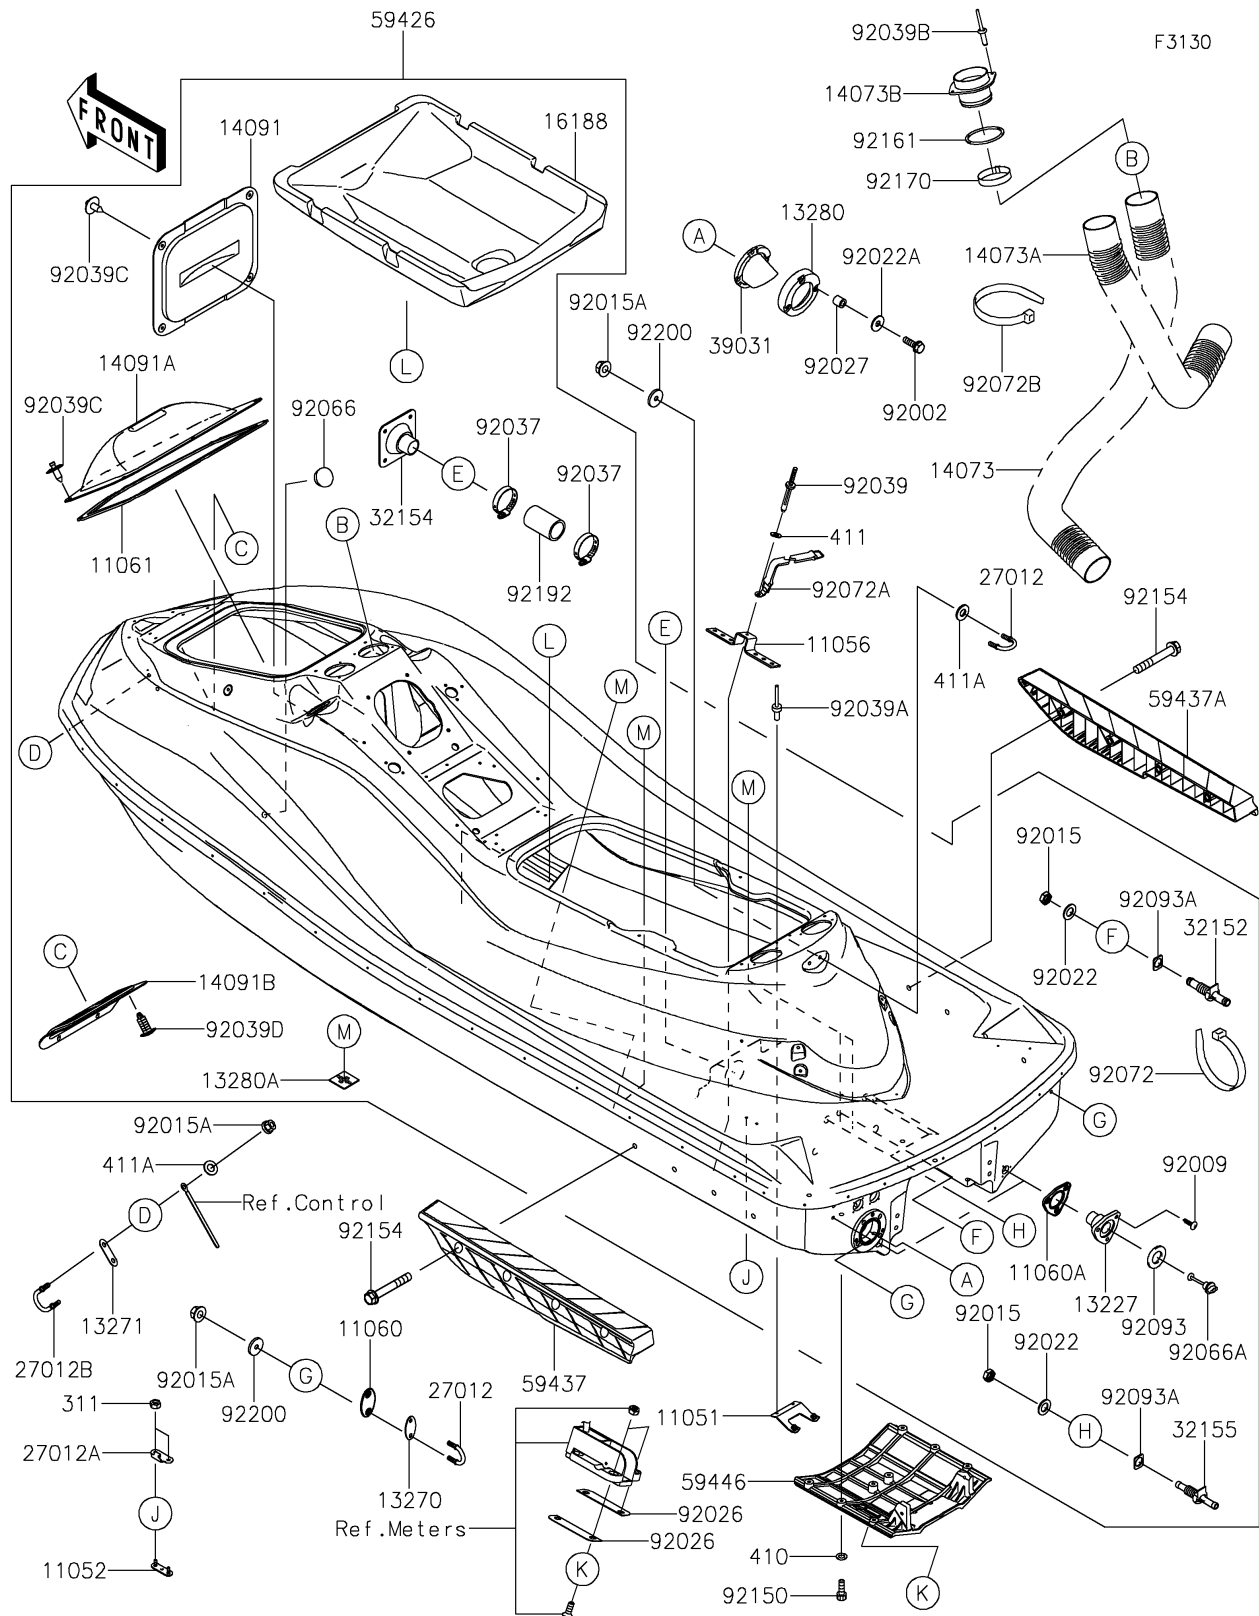

## 2019 Jet Ski® Ultra® 310X SE PARTS LIST

Hull

ITEM NAME	PART NUMBER	QUANTITY
BRACKET,BREATHING-BILGE (Ref # 11051)	11051-3802	1
BRACKET,RR DUCT (Ref # 11052)	11052-3712	1
BRACKET,WATER MUFFLER (Ref # 11056)	11056-3722	1
GASKET,U HOOK,RR (Ref # 11060)	11060-3800	1
GASKET,DRAIN PLUG (Ref # 11060A)	11060-3801	1
GASKET,BATTERY COVER (Ref # 11061)	11061-3754	1
HOUSING,DRAIN PLUG,F.BLACK (Ref # 13227)	13227-3721-6Z	1
PLATE (Ref # 13270)	13270-3860	1
PLATE (Ref # 13271)	13271-3724	1
HOLDER,EXHAUST VALVE (Ref # 13280)	13280-3718	1
HOLDER (Ref # 13280A)	13280-3757	1
DUCT,L=1000 (Ref # 14073)	14073-0876	1
DUCT,L=800 (Ref # 14073A)	14073-0878	1
DUCT (Ref # 14073B)	14073-3805	1
COVER,ECU (Ref # 14091)	14091-3786	1
COVER,BATTERY (Ref # 14091A)	14091-3809	1
COVER,STORAGE CASE (Ref # 14091B)	14091-3819	1
FLOAT (Ref # 16188)	16188-0032	1
HOOK (Ref # 27012)	27012-3797	1
HOOK (Ref # 27012A)	27012-3816	1
HOOK (Ref # 27012B)	27012-3821	1
PIPE (Ref # 32152)	32152-3749	1
PIPE,DRIVE SHAFT (Ref # 32154)	32154-3714	1
PIPE,COOLING (Ref # 32155)	32155-1511	1
CAP-END (Ref # 39031)	39031-3704	1
HULL-COMP,BLACK/EBONY (Ref # 59426)	59426-0003-43D	1
STABILIZER,LH,F.BLACK (Ref # 59437)	59437-3749-6Z	1
STABILIZER,RH,F.BLACK (Ref # 59437A)	59437-3750-6Z	1
COVER-JET PUMP (Ref # 59446)	59446-3760	1

## 2019 Jet Ski® Ultra® 310X SE PARTS LIST

Hull

ITEM NAME	PART NUMBER	QUANTITY
TUBE,39X51X78 (Ref # 92192)	92192-3756	1
WASHER (Ref # 92200)	92200-3779	1