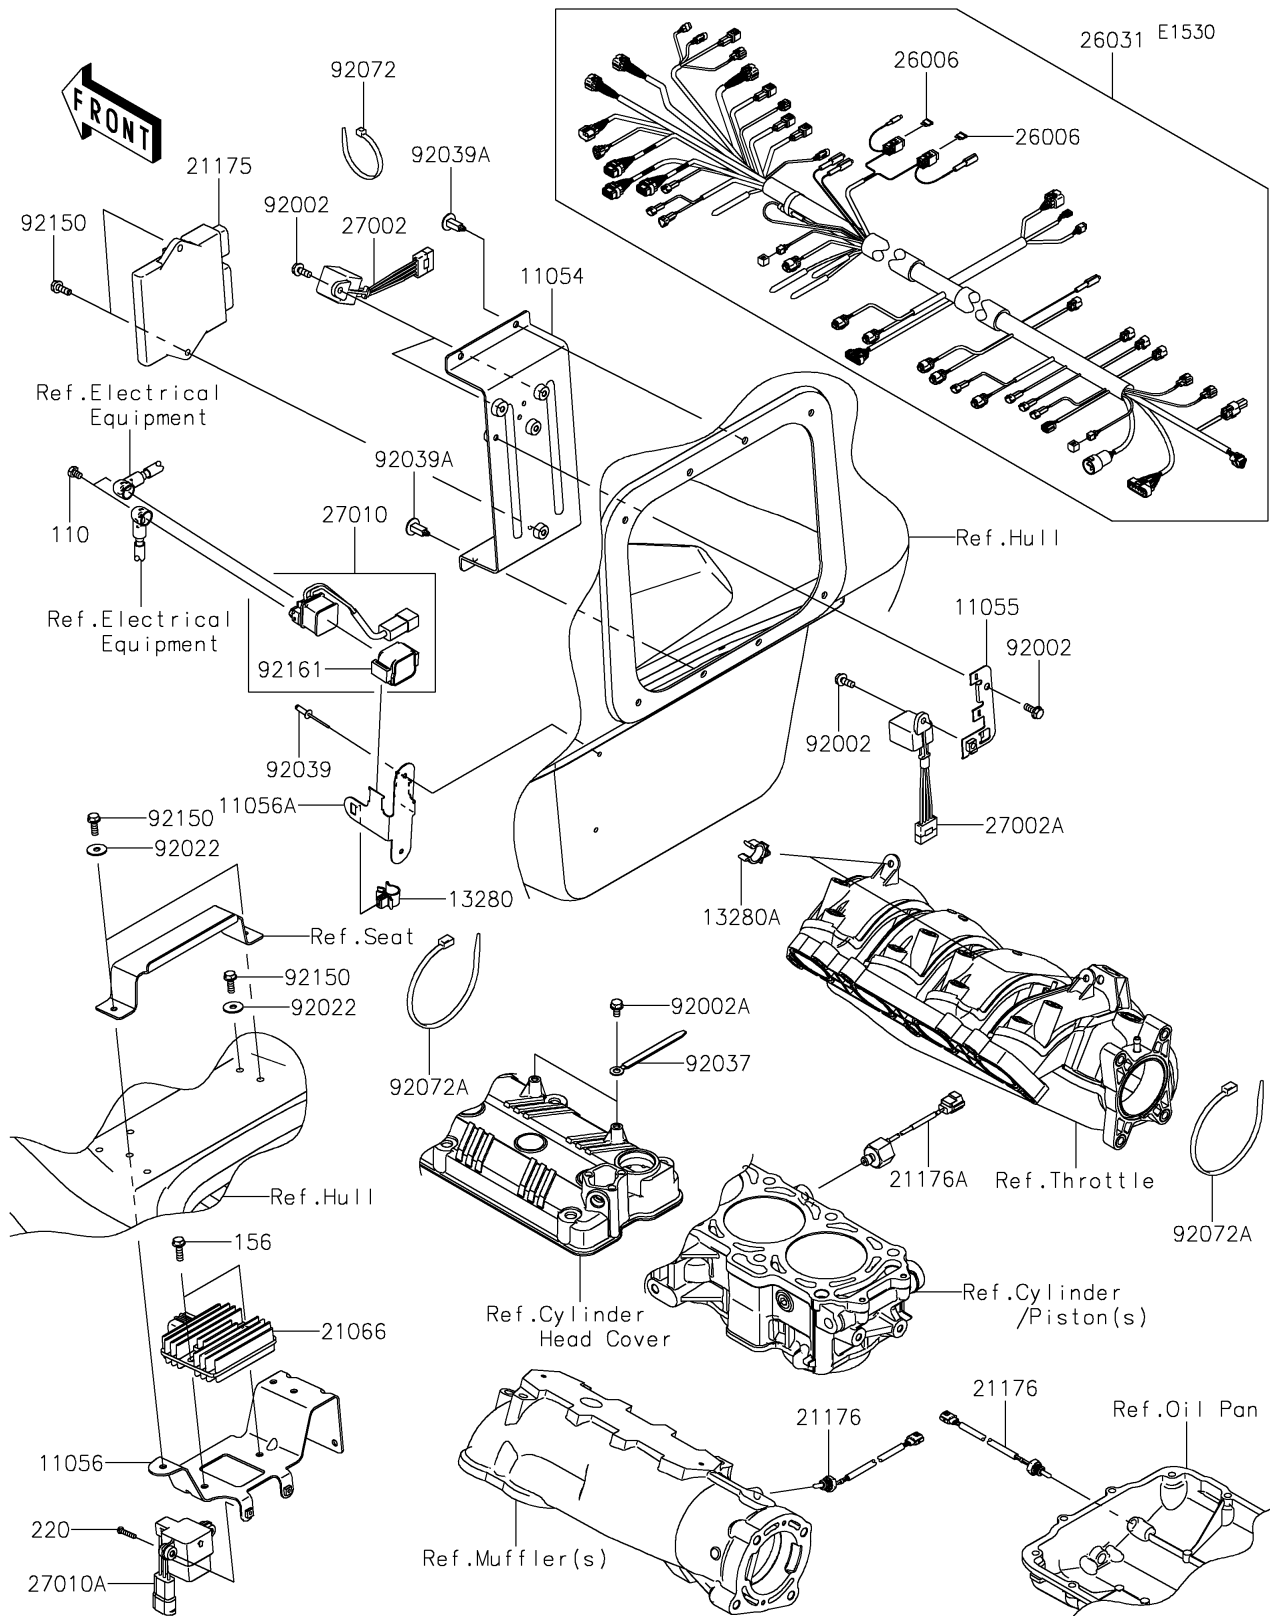

2019 Jet Ski® Ultra® 310X SE PARTS DIAGRAM

Fuel Injection

2019 Jet Ski® Ultra® 310X SE PARTS LIST

Fuel Injection

ITEM NAME	PART NUMBER	QUANTITY
BOLT,6X8 (Ref # 110)	110R0608	1
BRACKET,ECU&RELAY (Ref # 11054)	11054-3743	1
BRACKET,FUSE (Ref # 11055)	11055-3713	1
BRACKET,REGULATOR&VDS (Ref # 11056)	11056-3702	1
BRACKET,SWITCH (Ref # 11056A)	11056-3855	1
HOLDER (Ref # 13280)	13280-0789	1
HOLDER,HARNESS (Ref # 13280A)	13280-3760	1
BOLT-WP,6X20 (Ref # 156)	156R0620	1
REGULATOR-VOLTAGE (Ref # 21066)	21066-3718	1
CONTROL UNIT-ELECTRONIC (Ref # 21175)	21175-0954	1
SENSOR,TEMP (Ref # 21176)	21176-0741	1
SENSOR,KNOCK (Ref # 21176A)	21176-0770	1
SCREW-PAN-CROS,4X20 (Ref # 220)	220R0420	1
FUSE,MINI BLADE,20A,YELLOW (Ref # 26006)	26006-3704	1
HARNESS,MAIN (Ref # 26031)	26031-1698	1
RELAY-ASSY (Ref # 27002)	27002-3703	1
RELAY-ASSY (Ref # 27002A)	27002-3704	1
SWITCH (Ref # 27010)	27010-0710	1
SWITCH,VDS (Ref # 27010A)	27010-3785	1
BOLT,6X16 (Ref # 92002)	92002-3728	1
BOLT,6X12 (Ref # 92002A)	92002-3763	1
WASHER,6.5X20X1.5 (Ref # 92022)	92022-3710	1
CLAMP,L=100 (Ref # 92037)	92037-3736	1
RIVET (Ref # 92039)	92039-3714	1
RIVET (Ref # 92039A)	92039-3788	1
BAND,L=188.85 (Ref # 92072)	92072-0105	1
BAND,L=372.24 (Ref # 92072A)	92072-3883	1
BOLT,6X18 (Ref # 92150)	92150-3729	1
DAMPER,SWITCH (Ref # 92161)	92161-1625	1