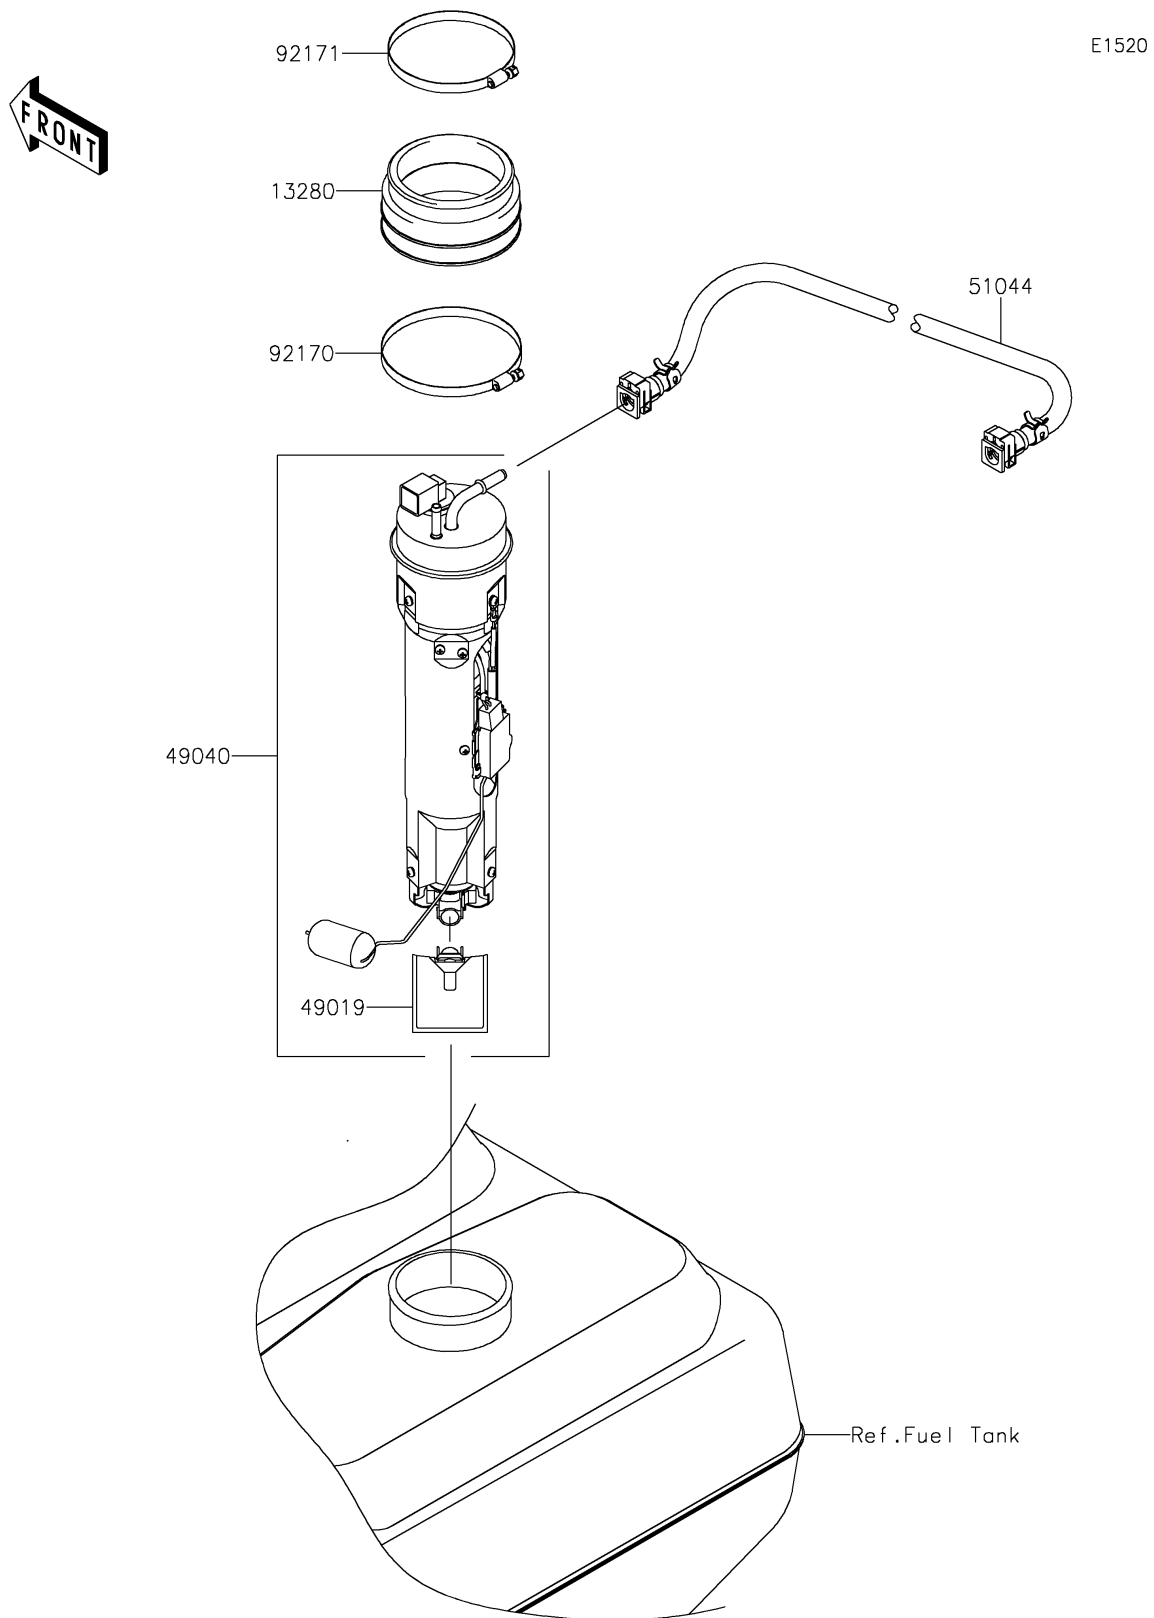

2019 Jet Ski® Ultra® 310X SE PARTS DIAGRAM

Fuel Pump

2019 Jet Ski® Ultra® 310X SE PARTS LIST

Fuel Pump

ITEM NAME	PART NUMBER	QUANTITY
HOLDER (Ref # 13280)	13280-0729	1
FILTER-FUEL (Ref # 49019)	49019-0022	1
PUMP-FUEL (Ref # 49040)	49040-0748	1
TUBE-ASSY,FUEL (Ref # 51044)	51044-0840	1
CLAMP (Ref # 92170)	92170-3760	1
CLAMP (Ref # 92171)	92171-3716	1