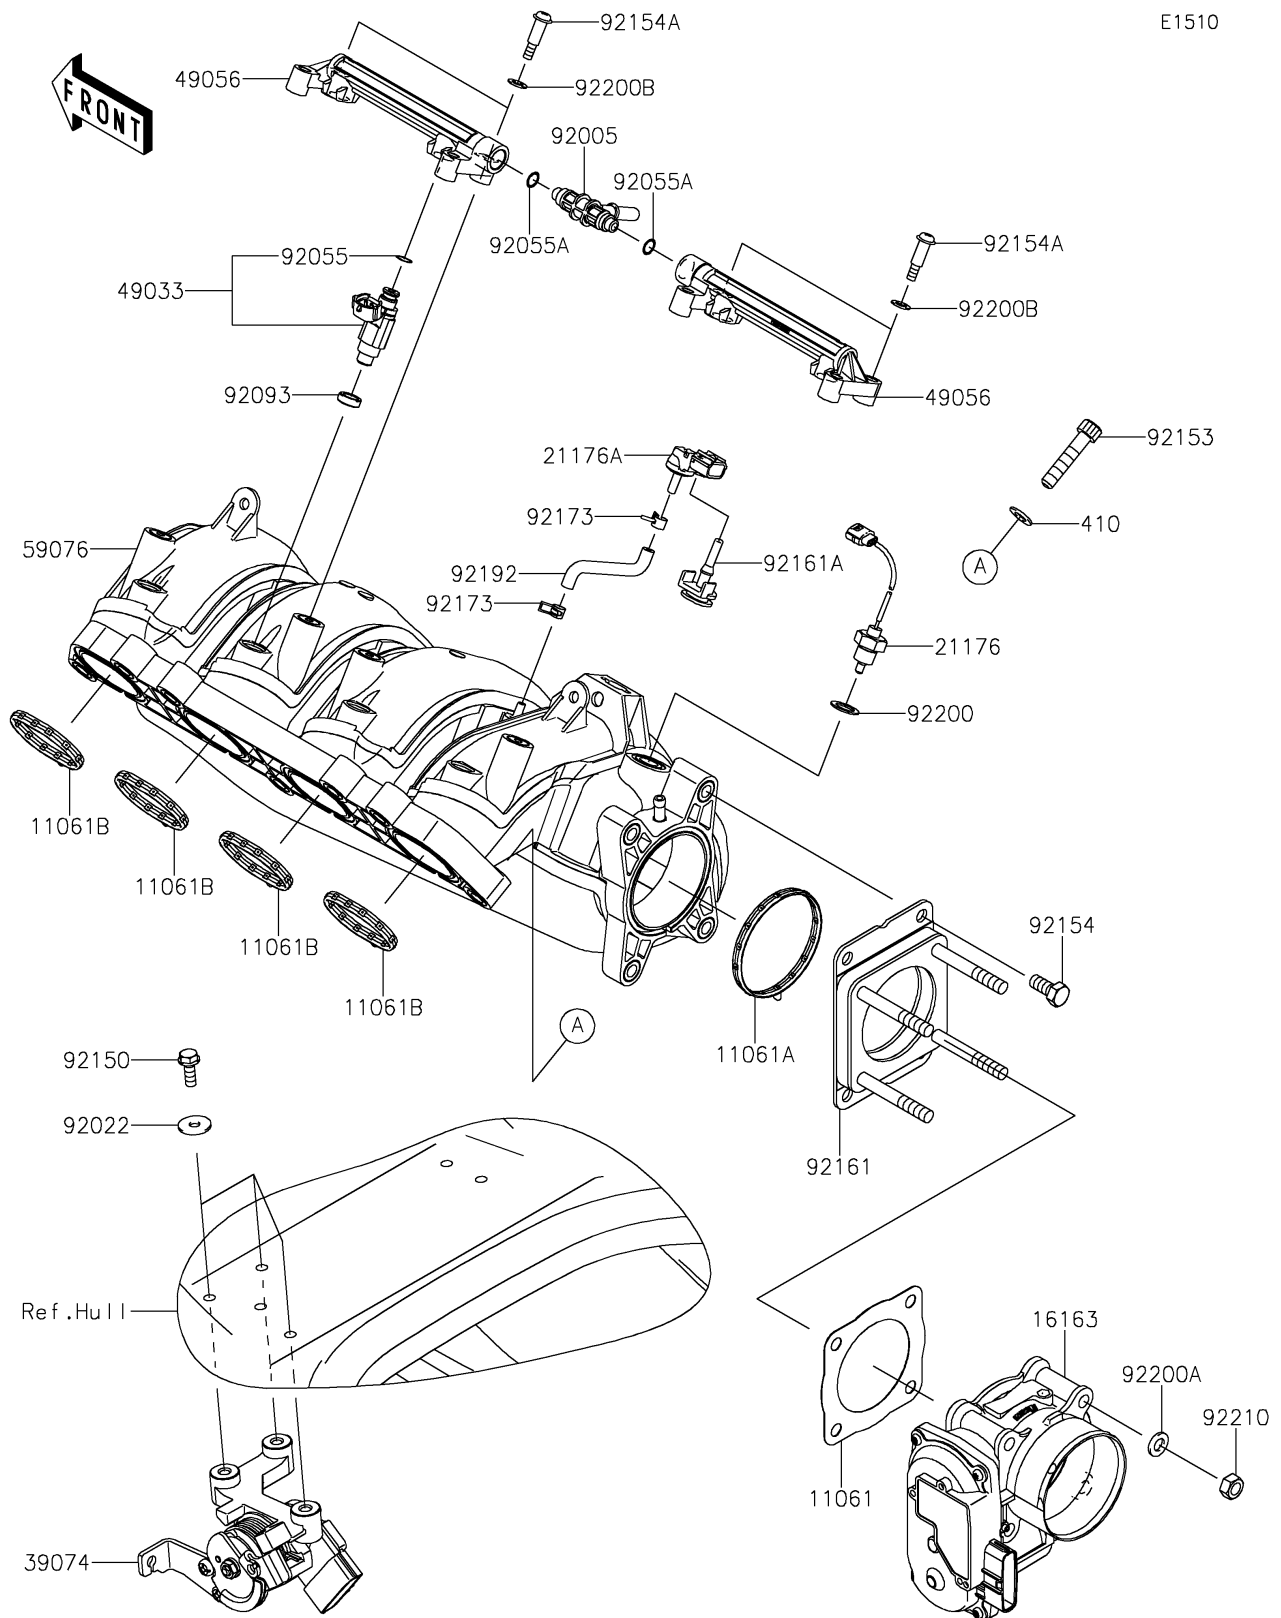

2019 Jet Ski® Ultra® 310X SE PARTS DIAGRAM

Throttle

E1510

2019 Jet Ski® Ultra® 310X SE PARTS LIST

Throttle

ITEM NAME	PART NUMBER	QUANTITY
GASKET,THROTTLE (Ref # 11061)	11061-0824	1
GASKET,MANIFOLD (Ref # 11061A)	11061-3766	1
GASKET,THROTTLE (Ref # 11061B)	11061-3767	1
THROTTLE-ASSY (Ref # 16163)	16163-3717	1
SENSOR,AIR TEMPERATURE (Ref # 21176)	21176-3767	1
SENSOR,BOOST (Ref # 21176A)	21176-3777	1
LEVER-ASSY-THROTTLE (Ref # 39074)	39074-3730	1
WASHER-PLAIN-SMALL,8MM (Ref # 410)	410S0800	1
NOZZLE-INJECTION (Ref # 49033)	49033-3709	1
PIPE-INJECTION,FUEL (Ref # 49056)	49056-3705	1
MANIFOLD-INTAKE (Ref # 59076)	59076-0006	1
FITTING,FUEL PIPE (Ref # 92005)	92005-3766	1
WASHER,6.5X20X1.5 (Ref # 92022)	92022-3710	1
RING-O,INJECTION NOZZLE (Ref # 92055)	92055-1622	1
RING-O (Ref # 92055A)	92055-3782	1
SEAL (Ref # 92093)	92093-0127	1
BOLT,6X18 (Ref # 92150)	92150-3729	1
BOLT,SOCKET,8X40 (Ref # 92153)	92153-0517	1
BOLT (Ref # 92154)	92154-1389	1
BOLT (Ref # 92154A)	92154-3713	1
DAMPER (Ref # 92161)	92161-1635	1
DAMPER (Ref # 92161A)	92161-3796	1
CLAMP (Ref # 92173)	92173-3702	1
TUBE (Ref # 92192)	92192-1361	1
WASHER,12X18X1 (Ref # 92200)	92200-0712	1
WASHER (Ref # 92200A)	92200-3806	1
WASHER (Ref # 92200B)	92200-3807	1
NUT (Ref # 92210)	92210-0897	1