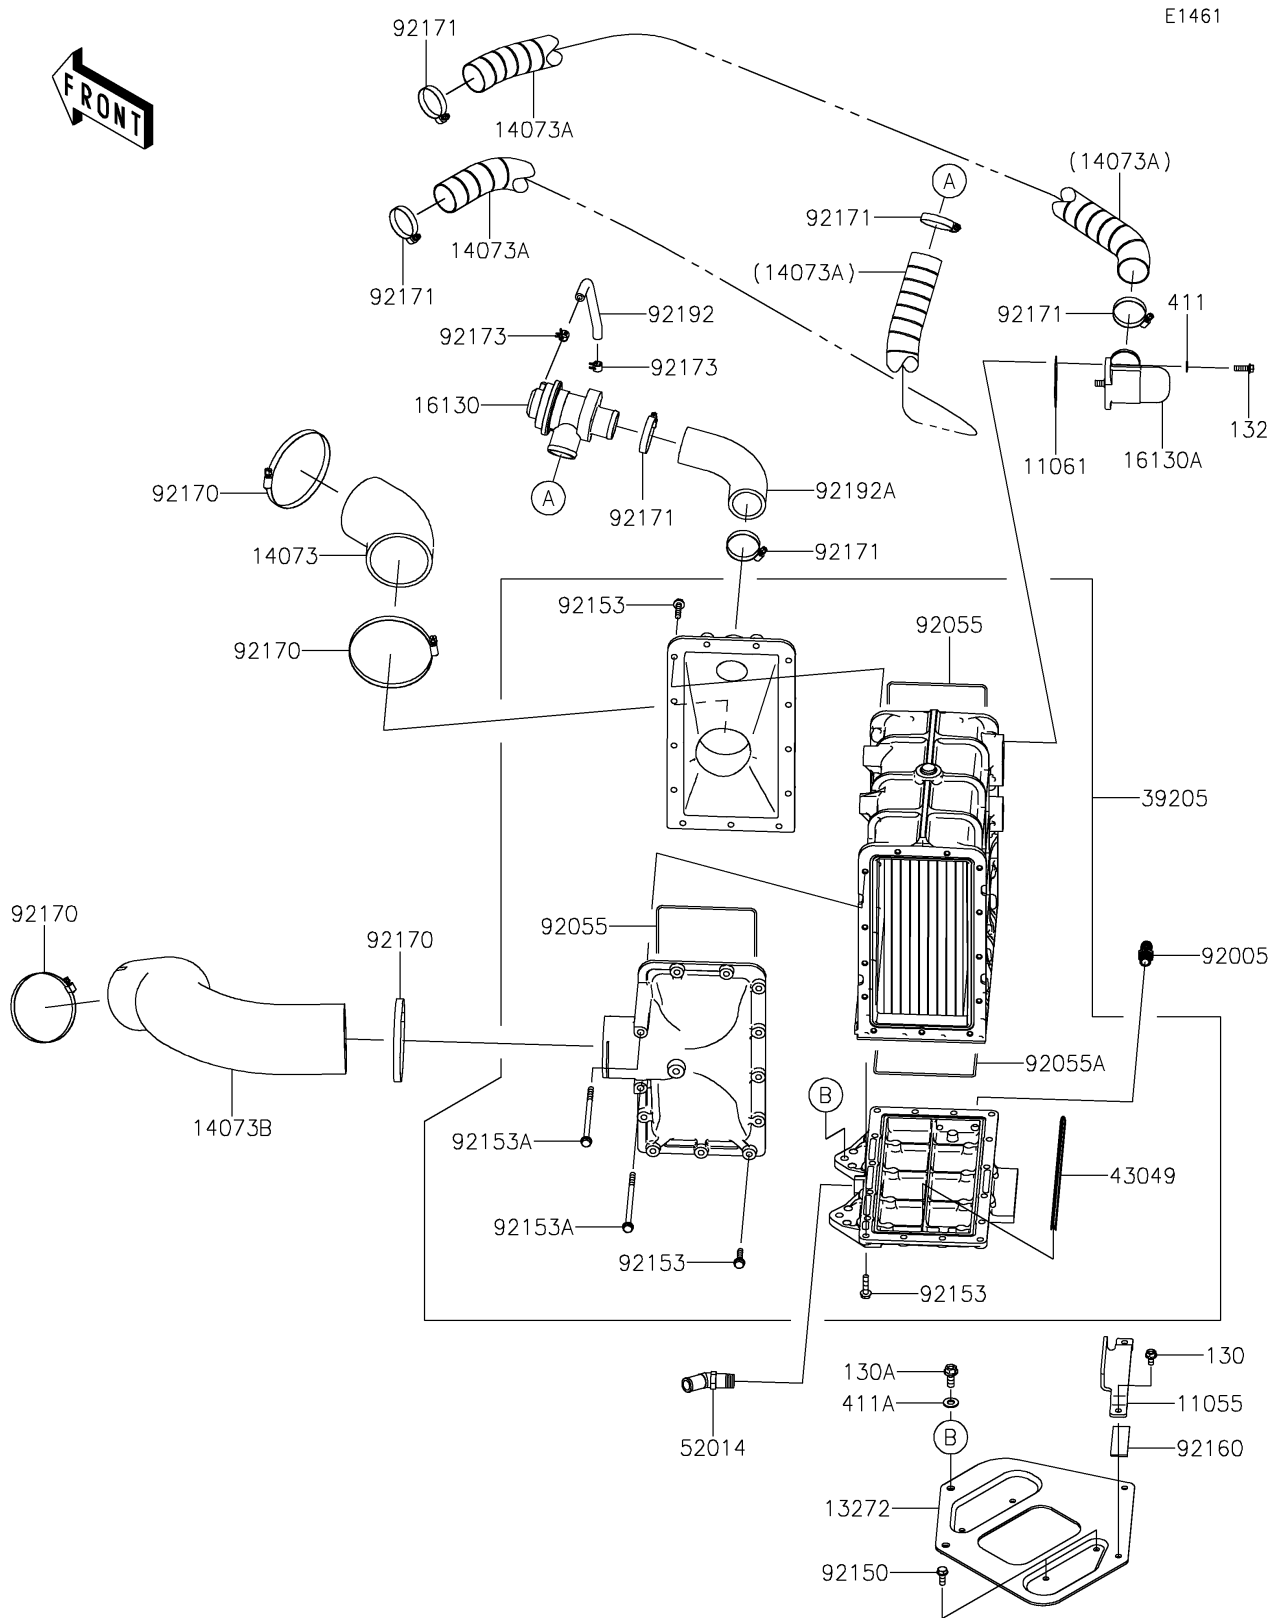

2019 Jet Ski® Ultra® 310X SE PARTS DIAGRAM

Inter Cooler

2019 Jet Ski® Ultra® 310X SE PARTS LIST

Inter Cooler

ITEM NAME	PART NUMBER	QUANTITY
BRACKET (Ref # 11055)	11055-3714	1
GASKET (Ref # 11061)	11061-3765	1
BOLT-FLANGED,6X12 (Ref # 130)	130CD0612	1
BOLT-FLANGED,8X20 (Ref # 130A)	130CD0820	1
BOLT-FLANGED-SMALL,6X18 (Ref # 132)	132BC0618	1
PLATE (Ref # 13272)	13272-3721	1
DUCT,I/C-TH. (Ref # 14073)	14073-3823	1
DUCT,BYPASS VALVE-A/C (Ref # 14073A)	14073-3834	1
DUCT,S/C-I/C (Ref # 14073B)	14073-3839	1
VALVE-ASSY-RELIEF,AIR BYPASS (Ref # 16130)	16130-3703	1
VALVE-ASSY-RELIEF,BLOW OFF (Ref # 16130A)	16130-3707	1
HEAT EXCHANGER,INTER COOLER (Ref # 39205)	39205-3702	1
WASHER-PLAIN,6MM (Ref # 411)	411S0600	1
WASHER-PLAIN,8MM (Ref # 411A)	411S0800	1
PACKING (Ref # 43049)	43049-3719	1
ELBOW (Ref # 52014)	52014-3714	1
FITTING (Ref # 92005)	92005-3714	1
RING-O (Ref # 92055)	92055-3779	1
RING-O (Ref # 92055A)	92055-3780	1
BOLT,6X18 (Ref # 92150)	92150-3729	1
BOLT,FLANGED,6X25 (Ref # 92153)	92153-3750	1
BOLT,FLANGED,6X110 (Ref # 92153A)	92153-3751	1
DAMPER (Ref # 92160)	92160-1075	1
CLAMP (Ref # 92170)	92170-3764	1
CLAMP (Ref # 92171)	92171-3725	1
CLAMP (Ref # 92173)	92173-1038	1
TUBE,5.8X10.8X140 (Ref # 92192)	92192-1512	1
TUBE,I/C-ABV (Ref # 92192A)	92192-3784	1