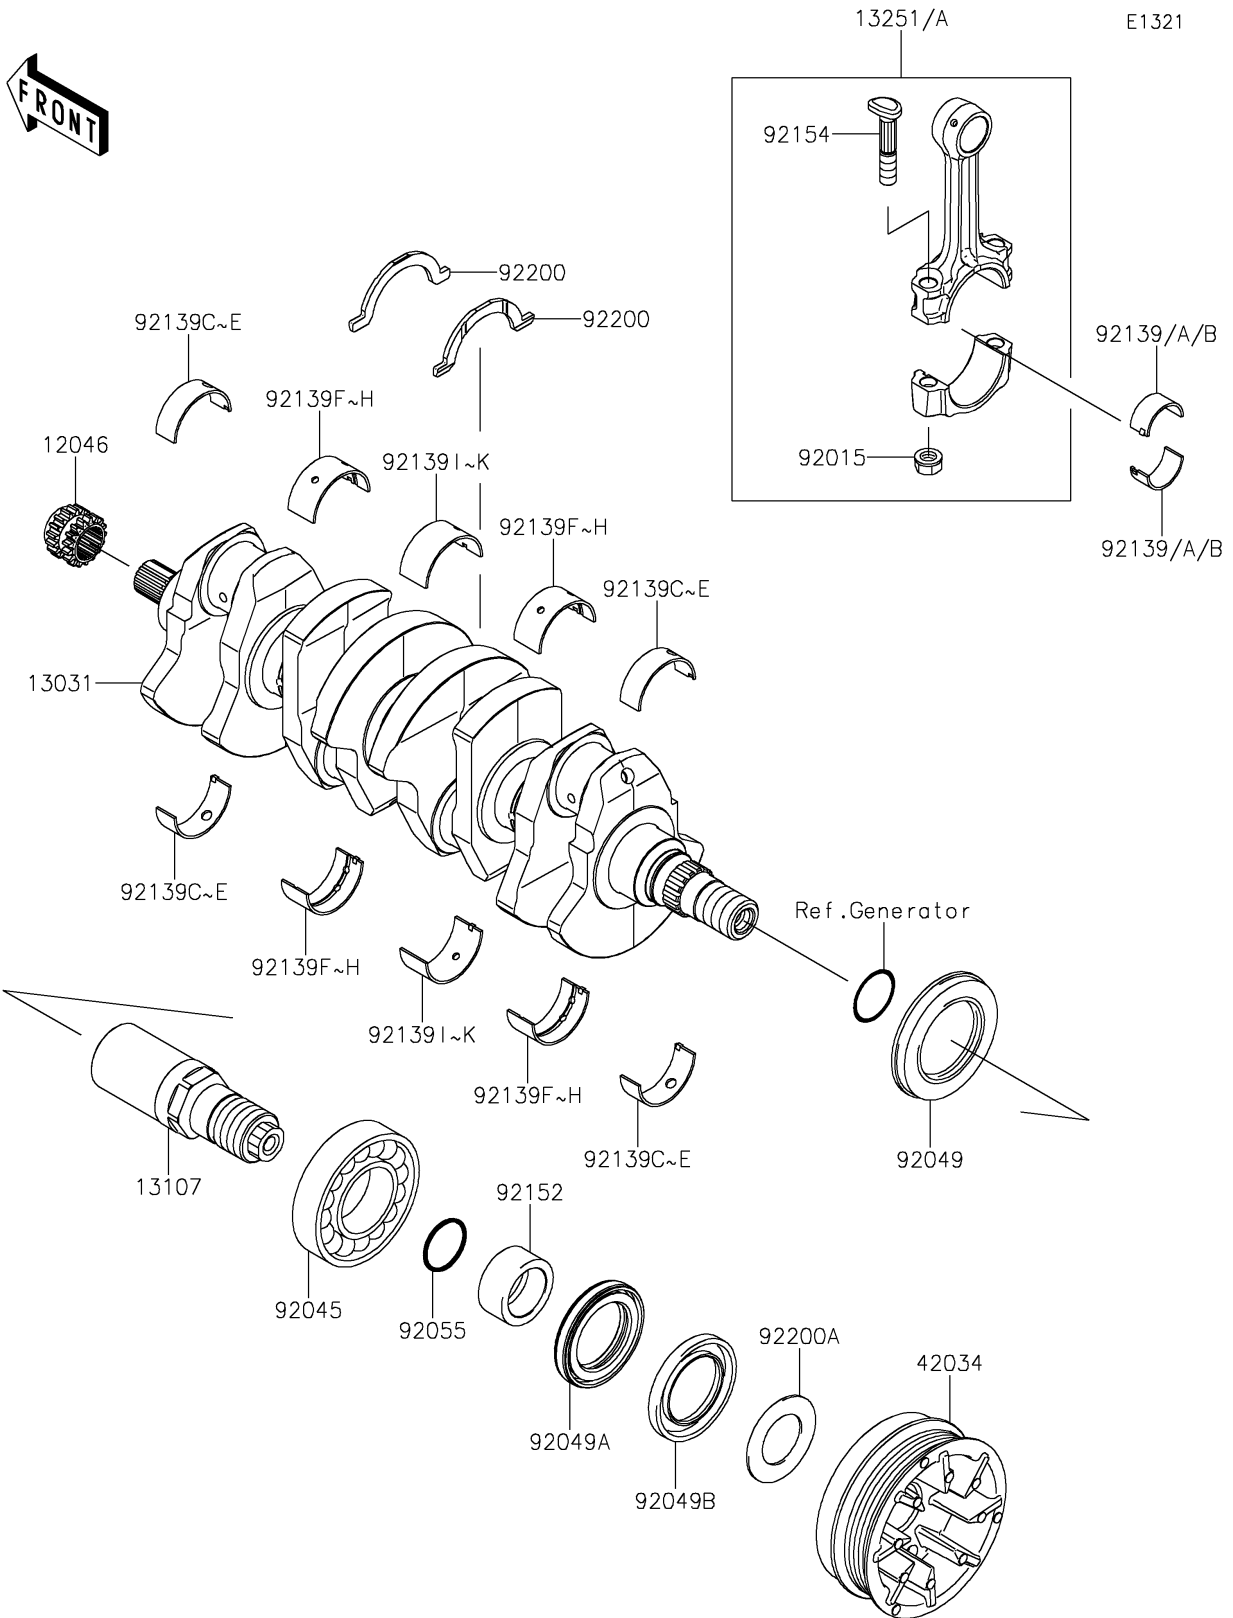

2019 Jet Ski® Ultra® 310X SE PARTS DIAGRAM

Crankshaft

2019 Jet Ski® Ultra® 310X SE PARTS LIST

Crankshaft

ITEM NAME	PART NUMBER	QUANTITY
SPROCKET,17T (Ref # 12046)	12046-3711	1
CRANKSHAFT-COMP (Ref # 13031)	13031-3743	1
SHAFT (Ref # 13107)	13107-3810	1
ROD-ASSY-CONNECTING,I (Ref # 13251)	13251-3703-II	1
ROD-ASSY-CONNECTING,J (Ref # 13251A)	13251-3703-JJ	1
COUPLING (Ref # 42034)	42034-3723	1
NUT,CONNECTING ROD (Ref # 92015)	92015-1559	1
BEARING-BALL,6208ZZ AS2S (Ref # 92045)	92045-3739	1
SEAL-OIL,SD347626LHS (Ref # 92049)	92049-3736	1
SEAL-OIL,FPJ740628.5ZS (Ref # 92049A)	92049-3737	1
SEAL-OIL,S40626NS (Ref # 92049B)	92049-3738	1
RING-O,27.7X2.4 (Ref # 92055)	92055-091	1
BUSHING,CONNECTING ROD,GREEN (Ref # 92139)	92139-0722	1
BUSHING,CONNECTING ROD,YELLOW (Ref # 92139A)	92139-0723	1
BUSHING,CONNECTING ROD,PINK (Ref # 92139B)	92139-0724	1
BUSHING,CRANKSHAFT,#1,GREEN (Ref # 92139C)	92139-0725	1
BUSHING,CRANKSHAFT,#1,YEL (Ref # 92139D)	92139-0726	1
BUSHING,CRANKSHAFT,#1,PINK (Ref # 92139E)	92139-0727	1
BUSHING,CRANKSHAFT,#2,GREEN (Ref # 92139F)	92139-0728	1
BUSHING,CRANKSHAFT,#2,YEL (Ref # 92139G)	92139-0729	1
BUSHING,CRANKSHAFT,#2,PINK (Ref # 92139H)	92139-0730	1
BUSHING,CRANKSHAFT,#3,GREEN (Ref # 92139I)	92139-0731	1
BUSHING,CRANKSHAFT,#3,YELLOW (Ref # 92139J)	92139-0732	1
BUSHING,CRANKSHAFT,#3,PINK (Ref # 92139K)	92139-0733	1
COLLAR,30X40X18 (Ref # 92152)	92152-3759	1
BOLT,CONNECTING ROD,9MM (Ref # 92154)	92154-3720	1
WASHER (Ref # 92200)	92200-3789	1
WASHER,30.5X52X1.5 (Ref # 92200A)	92200-3808	1