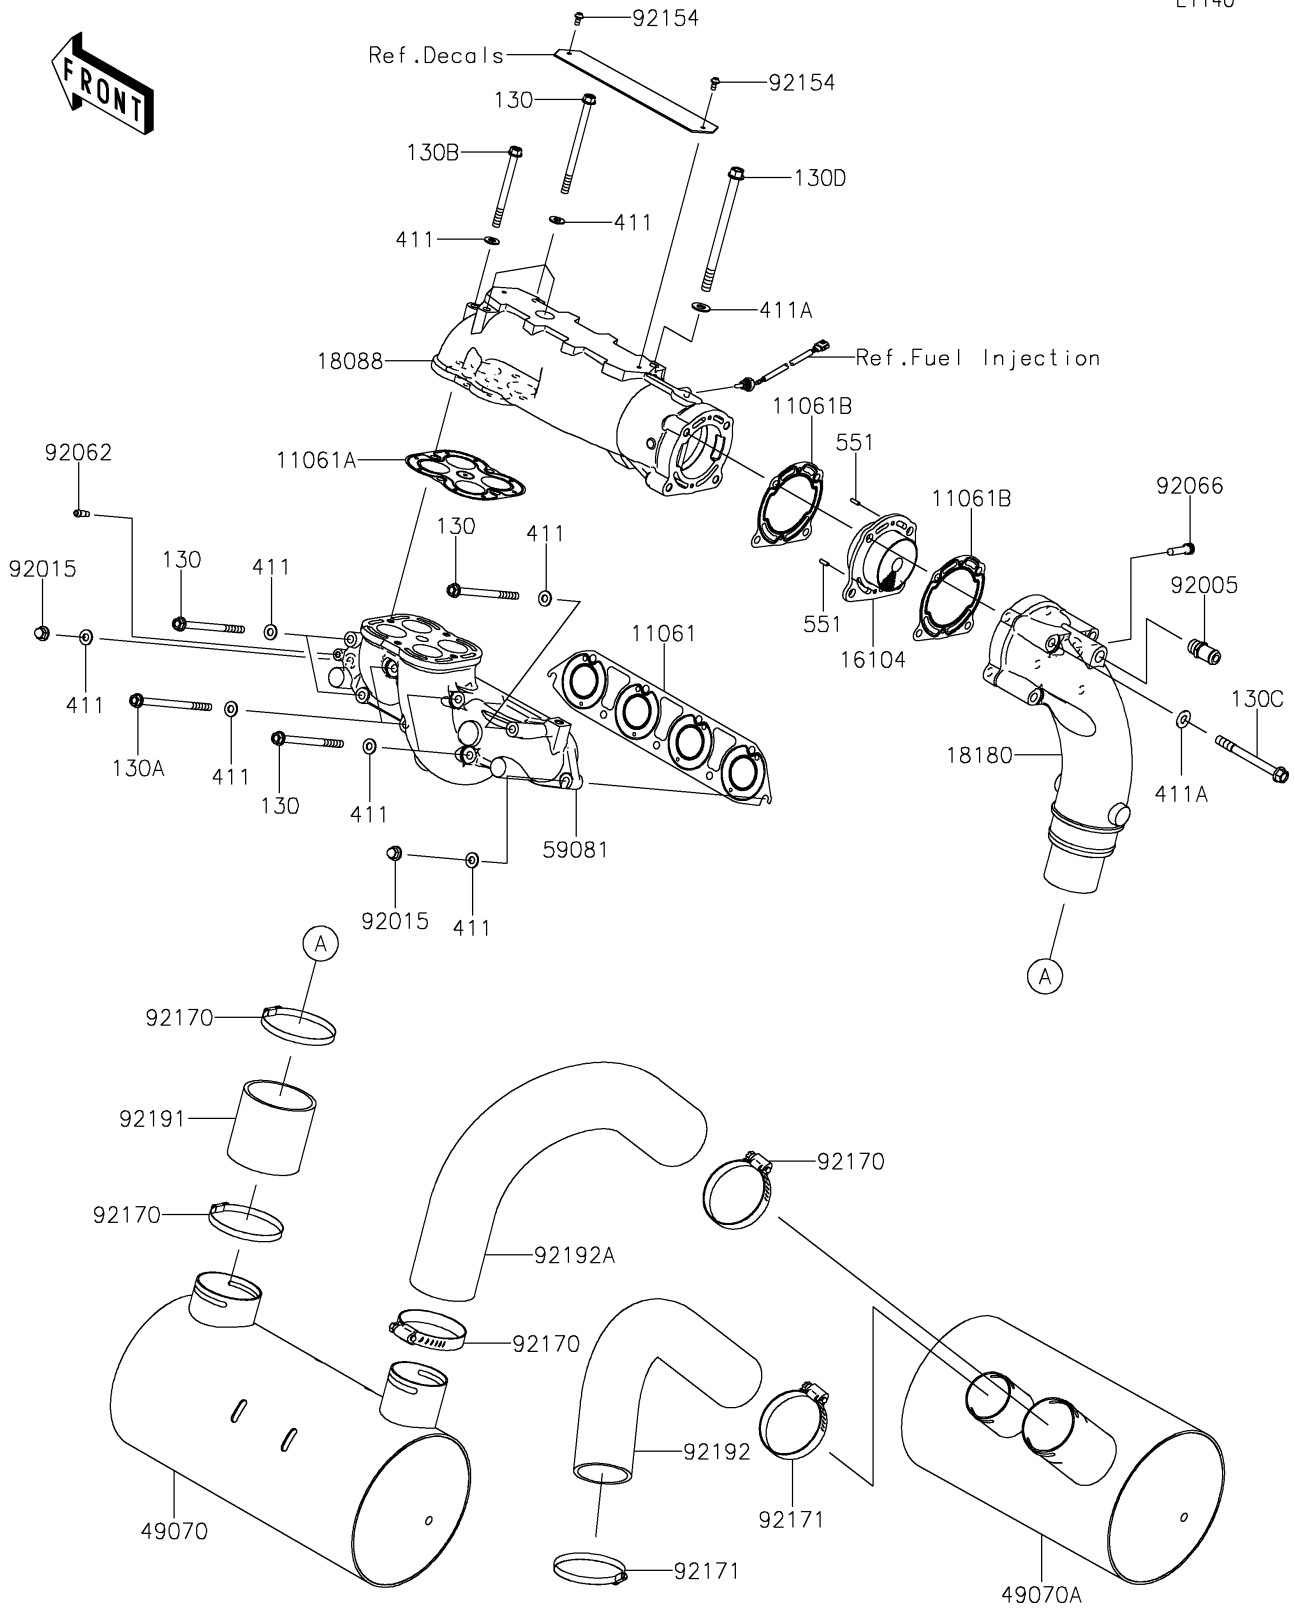

## 2019 Jet Ski® Ultra® 310X SE PARTS DIAGRAM

Muffler(s)

E1140

## 2019 Jet Ski® Ultra® 310X SE PARTS LIST

Muffler(s)

ITEM NAME	PART NUMBER	QUANTITY
GASKET,MANIFOLD EXHAUST (Ref # 11061)	11061-3742	1
GASKET,PIPE EXHAUST (Ref # 11061A)	11061-3762	1
GASKET,MUFFLER (Ref # 11061B)	11061-3768	1
BOLT-FLANGED,8X120 (Ref # 130)	130CD08120	1
BOLT-FLANGED,8X140 (Ref # 130A)	130CD08140	1
BOLT-FLANGED,8X95 (Ref # 130B)	130CD0895	1
BOLT-FLANGED,10X100 (Ref # 130C)	130CD10100	1
BOLT-FLANGED,10X150 (Ref # 130D)	130CD10150	1
FILTER-COMP,MUFFLER (Ref # 16104)	16104-0012	1
PIPE-EXHAUST (Ref # 18088)	18088-3730	1
BODY-MUFFLER (Ref # 18180)	18180-0825	1
WASHER-PLAIN,8MM (Ref # 411)	411S0800	1
WASHER-PLAIN,10MM (Ref # 411A)	411S1000	1
MUFFLER-COMP,1ST (Ref # 49070)	49070-0749	1
MUFFLER-COMP,2ND (Ref # 49070A)	49070-0750	1
PIN-DOWEL (Ref # 551)	551R0412	1
MANIFOLD-EXHAUST (Ref # 59081)	59081-3744	1
FITTING (Ref # 92005)	92005-0728	1
NUT,CAP,8MM (Ref # 92015)	92015-1371	1
NOZZLE (Ref # 92062)	92062-0562	1
PLUG,FILTER STOPPER (Ref # 92066)	92066-0764	1
BOLT,SOCKET,5X10 (Ref # 92154)	92154-0211	1
CLAMP (Ref # 92170)	92170-3764	1
CLAMP (Ref # 92171)	92171-3715	1
TUBE,PIPE EX-MUFFLER (Ref # 92191)	92191-3986	1
TUBE,2ND-TAIL PIPE (Ref # 92192)	92192-3762	1
TUBE,1ST-2ND (Ref # 92192A)	92192-3860	1