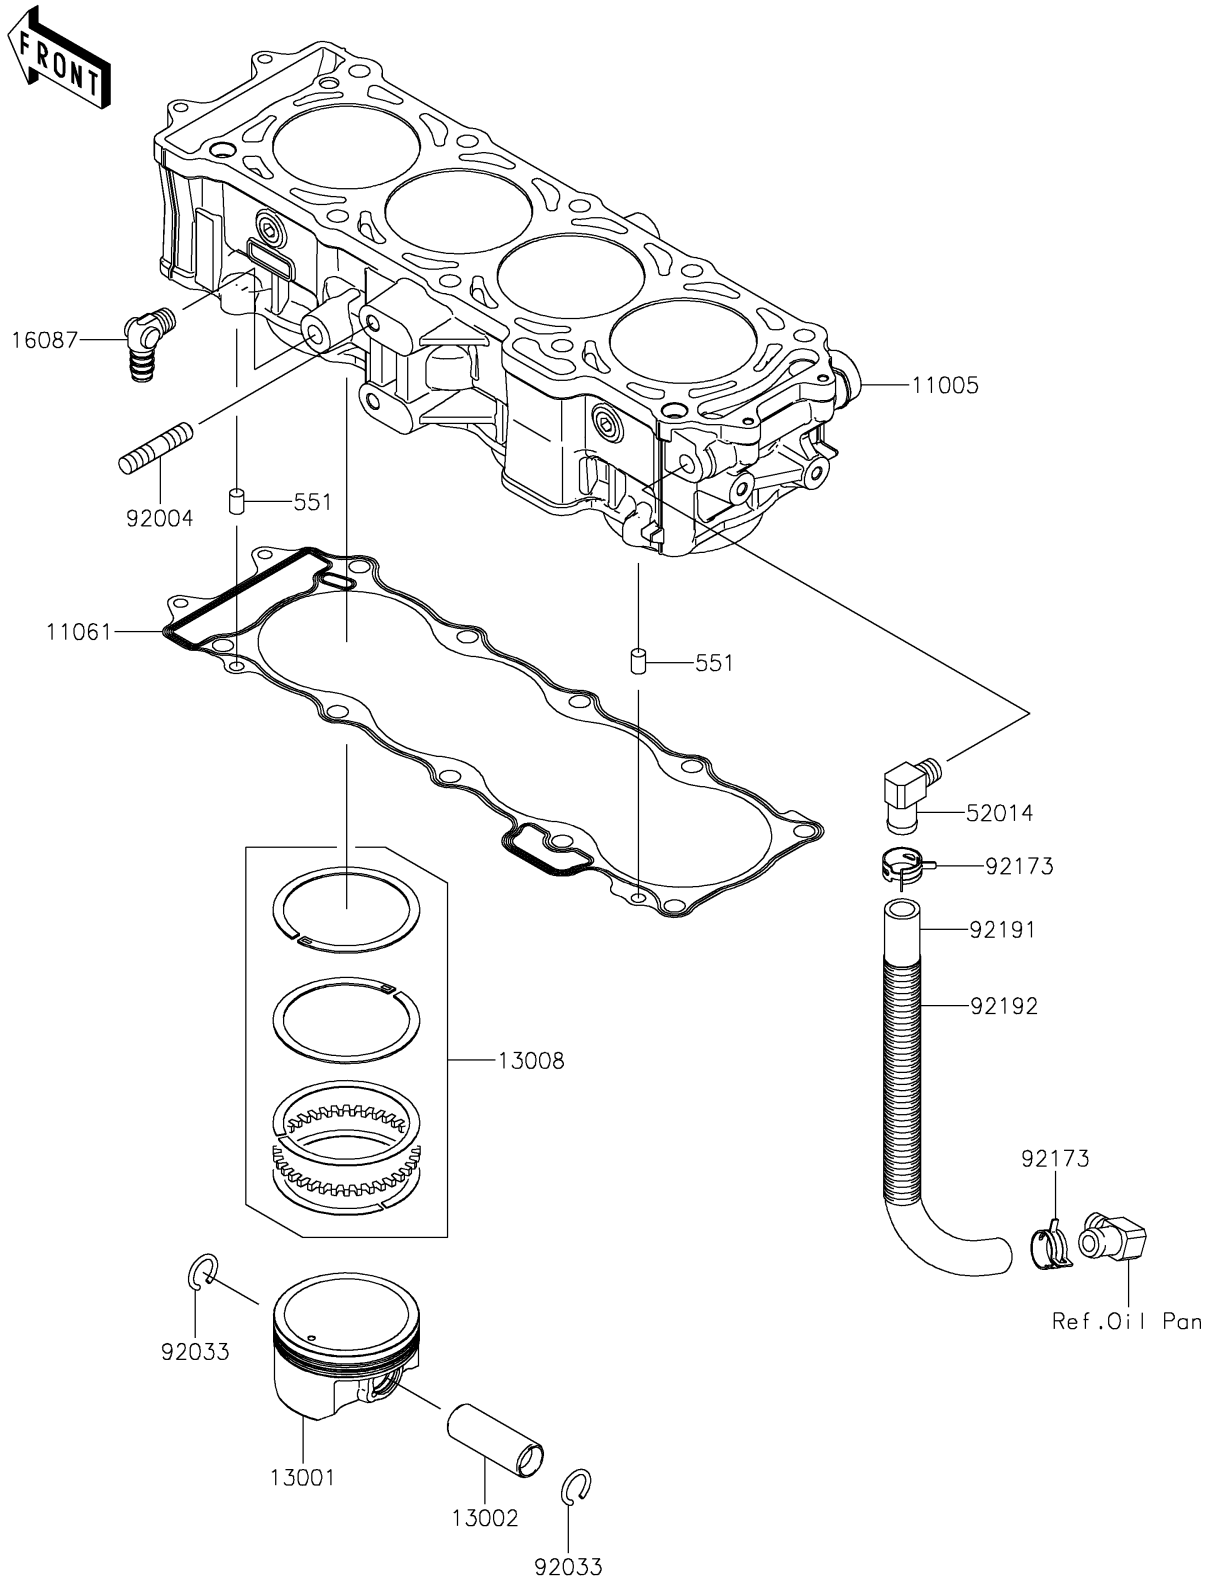

2019 Jet Ski® Ultra® 310X SE PARTS DIAGRAM

Cylinder/Piston(s)

E1120

2019 Jet Ski® Ultra® 310X SE PARTS LIST

Cylinder/Piston(s)

ITEM NAME	PART NUMBER	QUANTITY
CYLINDER-ENGINE (Ref # 11005)	11005-0630	1
GASKET,CYLINDER BASE (Ref # 11061)	11061-3770	1
PISTON-ENGINE (Ref # 13001)	13001-0787	1
PIN-PISTON (Ref # 13002)	13002-1131	1
RING-SET-PISTON (Ref # 13008)	13008-0564	1
VALVE-CHECK (Ref # 16087)	16087-3714	1
ELBOW (Ref # 52014)	52014-3717	1
PIN-DOWEL (Ref # 551)	551R0812	1
STUD,10X32 (Ref # 92004)	92004-3759	1
RING-SNAP (Ref # 92033)	92033-1188	1
CLAMP (Ref # 92173)	92173-1039	1
TUBE,BREATHER (Ref # 92191)	92191-3983	1
TUBE,CORRUGATED,L=265 (Ref # 92192)	92192-1083	1