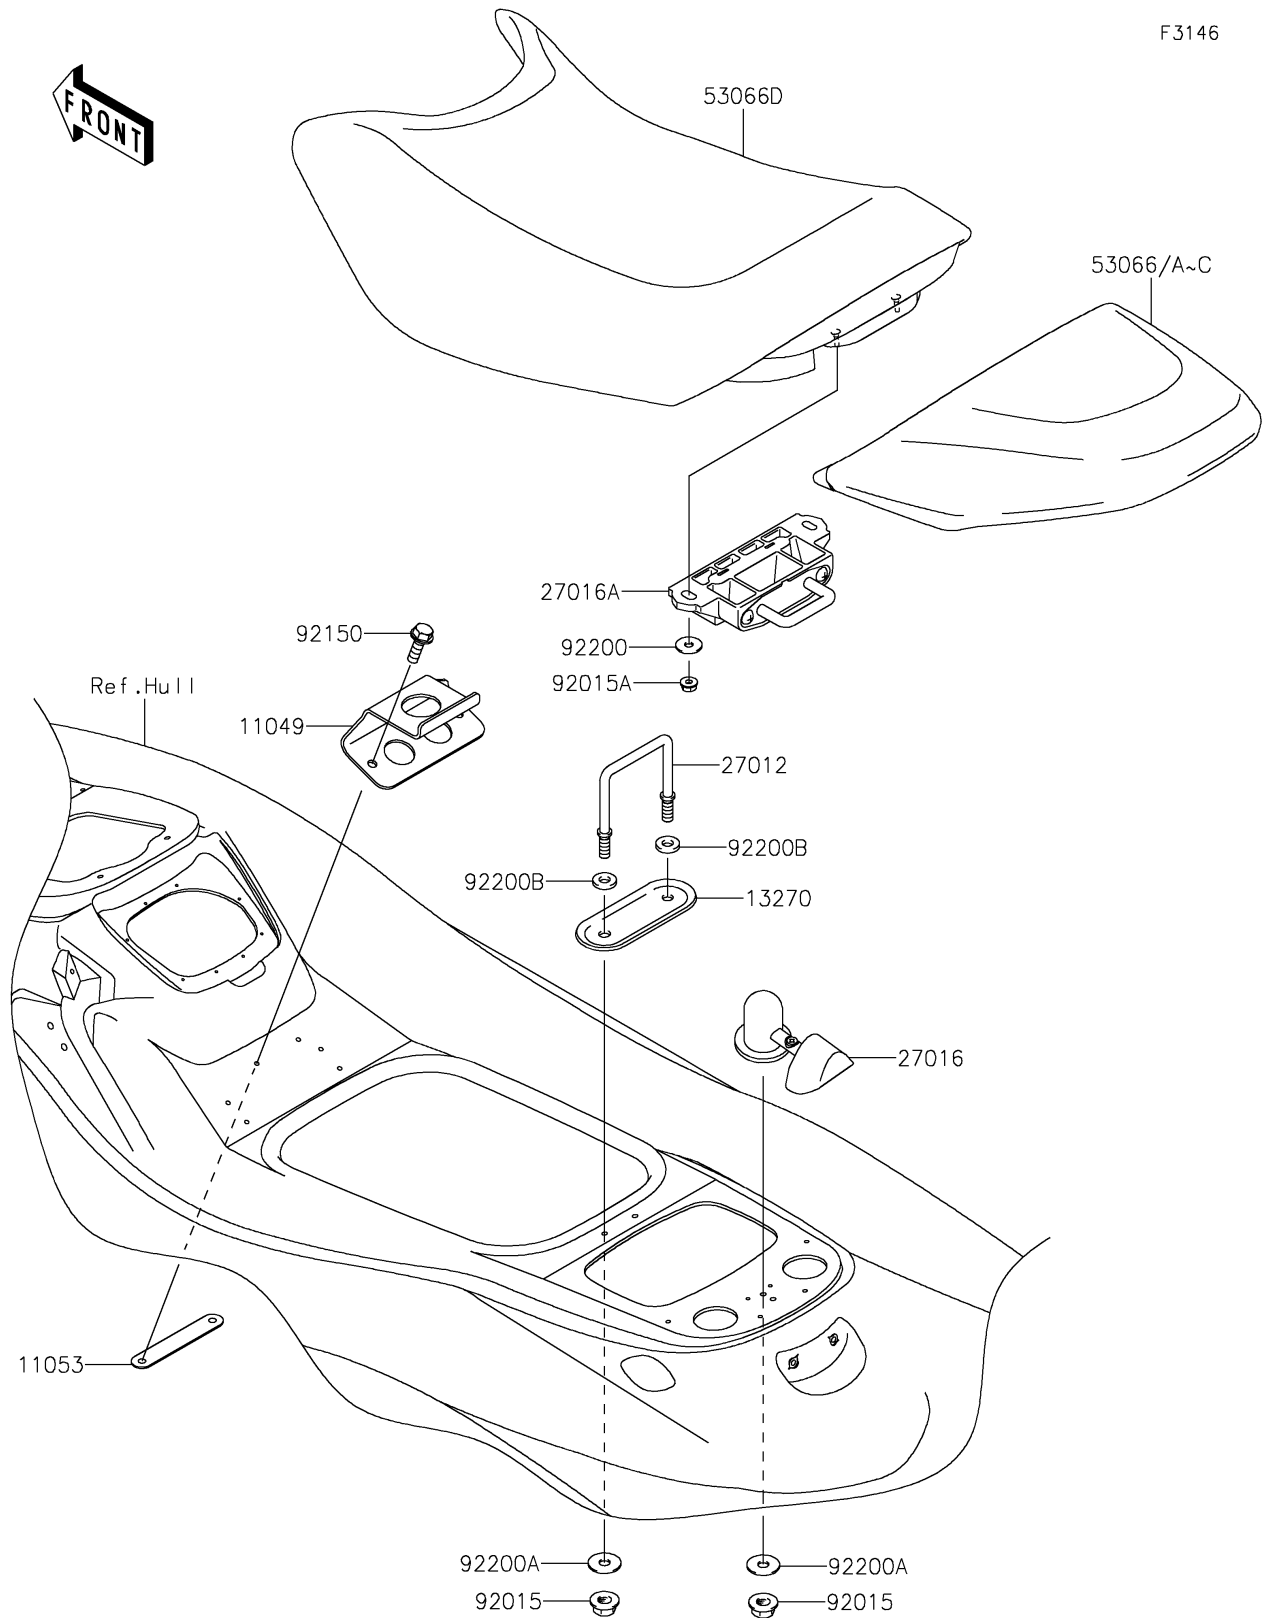

2016 JET SKI® STX®-15F PARTS DIAGRAM

Seat

2016 JET SKI® STX®-15F PARTS LIST

Seat

ITEM NAME	PART NUMBER	QUANTITY
BRACKET,SEAT (Ref # 11049)	11049-3735	1
BRACKET (Ref # 11053)	11053-3785	1
PLATE,FRONT SEAT HOOK,OUTER (Ref # 13270)	13270-3910	1
HOOK,FRONT SEAT LOCK (Ref # 27012)	27012-3858	1
LOCK-ASSY,SEAT,F.BLACK (Ref # 27016)	27016-3744-6Z	1
LOCK-ASSY,FRONT SEAT (Ref # 27016A)	27016-3747	1
SEAT-ASSY,RR,L.GREEN (Ref # 53066A)	53066-0384-337	1
SEAT-ASSY,RR,L.GREEN (Ref # 53066C)	53066-0385-337	1
SEAT-ASSY,FR,BLACK (Ref # 53066D)	53066-3709-MA	1
NUT,FLANGED,8MM (Ref # 92015)	92015-3709	1
NUT,6MM (Ref # 92015A)	92015-3767	1
BOLT,6X18 (Ref # 92150)	92150-3729	1
WASHER,6.5X20X1.5 (Ref # 92200)	92200-3715	1
WASHER,8.5X25X1.5 (Ref # 92200A)	92200-3717	1
WASHER,8.5X18X3 (Ref # 92200B)	92200-3761	1