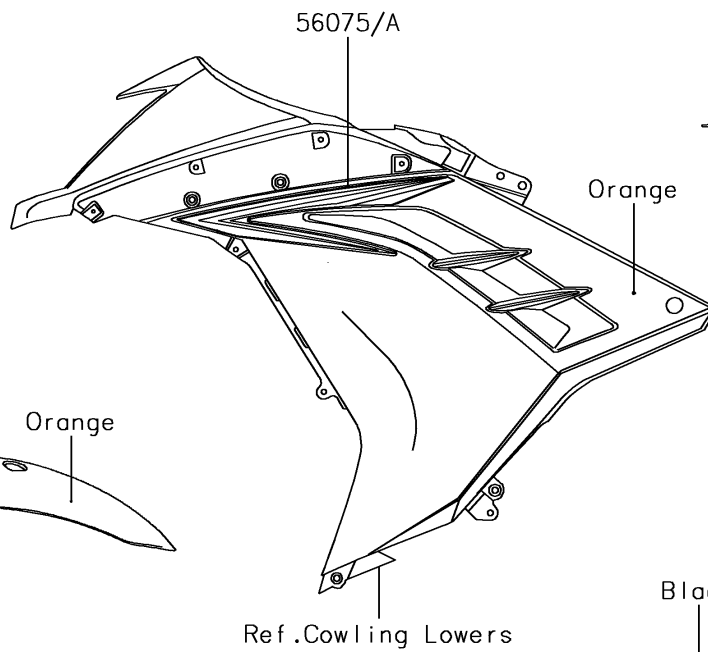

2016 NINJA® 300 ABS PARTS DIAGRAM

Decals(Orange)(BGF)(CN)

F2861

2016 NINJA® 300 ABS PARTS LIST

Decals(Orange)(BGF)(CN)

ITEM NAME	PART NUMBER	QUANTITY
MARK,WINDSHIELD,KAWASAKI (Ref # 56054)	56054-1088	1
MARK,FR FENDER,ABS (Ref # 56054A)	56054-1412	1
MARK,LWR COWL.,KAWASAKI (Ref # 56054B)	56054-1590	1
MARK,FUEL TANK,NINJA (Ref # 56054C)	56054-1896	1
PATTERN,SIDE COWL.,LH (Ref # 56075)	56075-1108	1
PATTERN,SIDE COWL.,RH (Ref # 56075A)	56075-1109	1
PATTERN,SEAT COVER,LH (Ref # 56075B)	56075-1110	1
PATTERN,SEAT COVER,RH (Ref # 56075C)	56075-1111	1