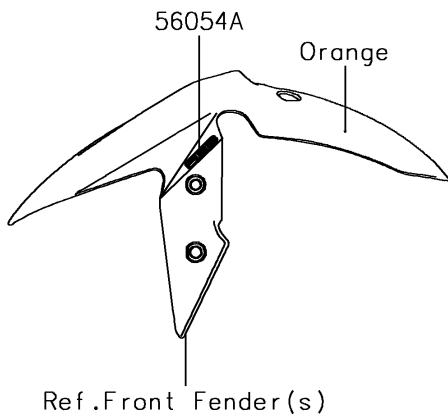

2016 NINJA® 300 ABS PARTS DIAGRAM

Decals(Orange)(BGF)(CN)

F2861

2016 NINJA® 300 ABS PARTS LIST

Decals(Orange)(BGF)(CN)

ITEM NAME	PART NUMBER	QUANTITY
MARK,WINDSHIELD,KAWASAKI (Ref # 56054)	56054-1088	1
MARK,FR FENDER,ABS (Ref # 56054A)	56054-1412	1
MARK,LWR COWL.,KAWASAKI (Ref # 56054B)	56054-1590	1
MARK,FUEL TANK,NINJA (Ref # 56054C)	56054-1896	1
PATTERN,SIDE COWL.,LH (Ref # 56075)	56075-1108	1
PATTERN,SIDE COWL.,RH (Ref # 56075A)	56075-1109	1
PATTERN,SEAT COVER,LH (Ref # 56075B)	56075-1110	1
PATTERN,SEAT COVER,RH (Ref # 56075C)	56075-1111	1