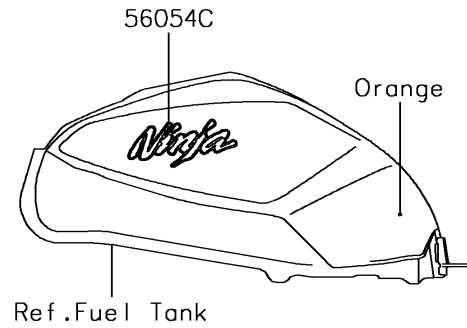

2016 NINJA® 300 ABS PARTS DIAGRAM

Decals(Orange)(BGF)(CN)

F2861

2016 NINJA® 300 ABS PARTS LIST

Decals(Orange)(BGF)(CN)

ITEM NAME	PART NUMBER	QUANTITY
MARK,WINDSHIELD,KAWASAKI (Ref # 56054)	56054-1088	1
MARK,FR FENDER,ABS (Ref # 56054A)	56054-1412	1
MARK,LWR COWL.,KAWASAKI (Ref # 56054B)	56054-1590	1
MARK,FUEL TANK,NINJA (Ref # 56054C)	56054-1896	1
PATTERN,SIDE COWL.,LH (Ref # 56075)	56075-1108	1
PATTERN,SIDE COWL.,RH (Ref # 56075A)	56075-1109	1
PATTERN,SEAT COVER,LH (Ref # 56075B)	56075-1110	1
PATTERN,SEAT COVER,RH (Ref # 56075C)	56075-1111	1