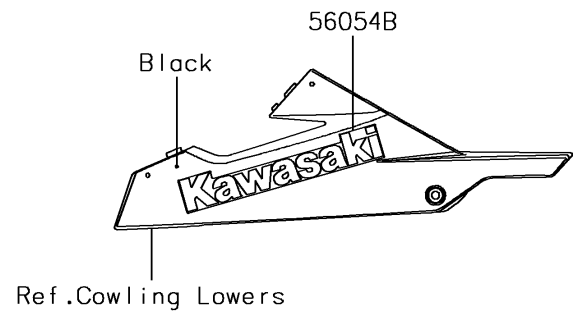

2016 NINJA® 300 ABS PARTS DIAGRAM

Decals(Orange)(BGF)(CN)

F2861

2016 NINJA® 300 ABS PARTS LIST

Decals(Orange)(BGF)(CN)

ITEM NAME	PART NUMBER	QUANTITY
MARK,WINDSHIELD,KAWASAKI (Ref # 56054)	56054-1088	1
MARK,FR FENDER,ABS (Ref # 56054A)	56054-1412	1
MARK,LWR COWL.,KAWASAKI (Ref # 56054B)	56054-1590	1
MARK,FUEL TANK,NINJA (Ref # 56054C)	56054-1896	1
PATTERN,SIDE COWL.,LH (Ref # 56075)	56075-1108	1
PATTERN,SIDE COWL.,RH (Ref # 56075A)	56075-1109	1
PATTERN,SEAT COVER,LH (Ref # 56075B)	56075-1110	1
PATTERN,SEAT COVER,RH (Ref # 56075C)	56075-1111	1