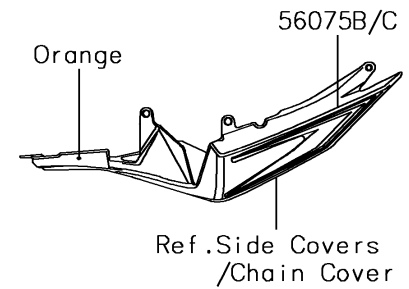

2016 NINJA® 300 ABS PARTS DIAGRAM

Decals(Orange)(BGF)(CN)

F2861

2016 NINJA® 300 ABS PARTS LIST

Decals(Orange)(BGF)(CN)

ITEM NAME	PART NUMBER	QUANTITY
MARK,WINDSHIELD,KAWASAKI (Ref # 56054)	56054-1088	1
MARK,FR FENDER,ABS (Ref # 56054A)	56054-1412	1
MARK,LWR COWL.,KAWASAKI (Ref # 56054B)	56054-1590	1
MARK,FUEL TANK,NINJA (Ref # 56054C)	56054-1896	1
PATTERN,SIDE COWL.,LH (Ref # 56075)	56075-1108	1
PATTERN,SIDE COWL.,RH (Ref # 56075A)	56075-1109	1
PATTERN,SEAT COVER,LH (Ref # 56075B)	56075-1110	1
PATTERN,SEAT COVER,RH (Ref # 56075C)	56075-1111	1