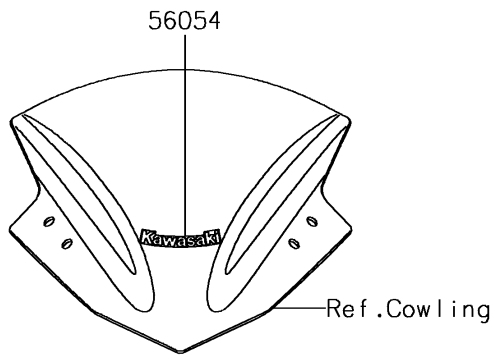

2016 NINJA® 300 ABS PARTS DIAGRAM

Decals(Orange)(BGF)(CN)

F2861

2016 NINJA® 300 ABS PARTS LIST

Decals(Orange)(BGF)(CN)

ITEM NAME	PART NUMBER	QUANTITY
MARK,WINDSHIELD,KAWASAKI (Ref # 56054)	56054-1088	1
MARK,FR FENDER,ABS (Ref # 56054A)	56054-1412	1
MARK,LWR COWL.,KAWASAKI (Ref # 56054B)	56054-1590	1
MARK,FUEL TANK,NINJA (Ref # 56054C)	56054-1896	1
PATTERN,SIDE COWL.,LH (Ref # 56075)	56075-1108	1
PATTERN,SIDE COWL.,RH (Ref # 56075A)	56075-1109	1
PATTERN,SEAT COVER,LH (Ref # 56075B)	56075-1110	1
PATTERN,SEAT COVER,RH (Ref # 56075C)	56075-1111	1