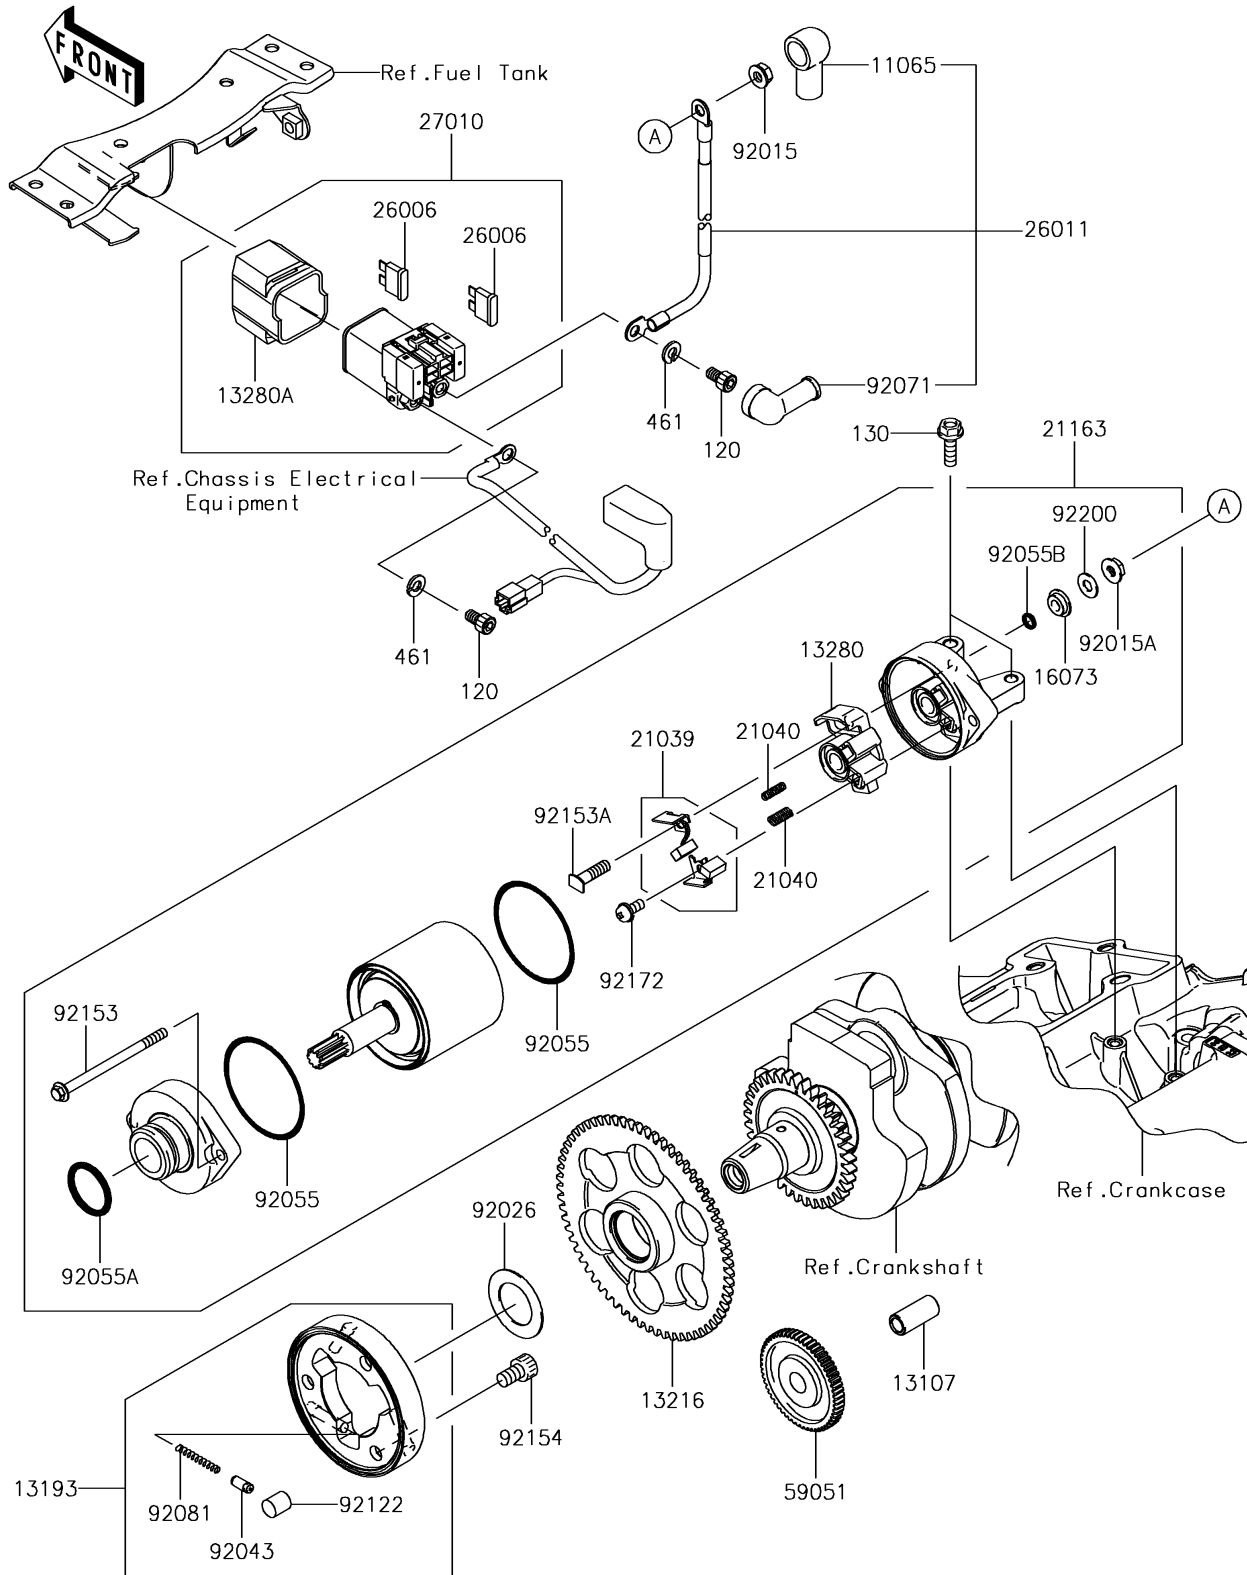

2016 NINJA® 300 ABS PARTS DIAGRAM

Starter Motor

E1840

2016 NINJA® 300 ABS PARTS LIST

Starter Motor

ITEM NAME	PART NUMBER	QUANTITY
CAP (Ref # 11065)	11065-0213	1
BOLT-SOCKET,6X10 (Ref # 120)	120CB0610	1
BOLT-FLANGED,6X20 (Ref # 130)	130BA0620	1
SHAFT,7.8X12X26.5 (Ref # 13107)	13107-0743	1
CLUTCH-ASSY-ONEWAY (Ref # 13193)	13193-1002	1
GEAR-COMP,ONEWAY CLUTCH,65T (Ref # 13216)	13216-0880	1
HOLDER (Ref # 13280)	13280-0261	1
HOLDER (Ref # 13280A)	13280-0301	1
INSULATOR (Ref # 16073)	16073-0053	1
BRUSH,CARBON SET (Ref # 21039)	21039-0005	1
SPRING-BRUSH (Ref # 21040)	21040-0003	1
STARTER-ELECTRIC (Ref # 21163)	21163-0717	1
FUSE,BLADE,30A,GREEN (Ref # 26006)	26006-1006	1
WIRE-LEAD,STARTER (Ref # 26011)	26011-0808	1
SWITCH,MAGNETIC (Ref # 27010)	27010-0099	1
WASHER-SPRING,6MM (Ref # 461)	461DA0600	1
GEAR-SPUR,IDLER (Ref # 59051)	59051-0722	1
NUT,FLANGED,6MM (Ref # 92015)	92015-1367	1
NUT,STARTER MOTOR (Ref # 92015A)	92015-1476	1
SPACER,25.2X40X1.0 (Ref # 92026)	92026-0846	1
PIN (Ref # 92043)	92043-132	1
RING-O (Ref # 92055)	92055-0136	1
RING-O (Ref # 92055A)	92055-1276	1
RING-O,4.5X2.0 (Ref # 92055B)	92055-1370	1
GROMMET (Ref # 92071)	92071-0705	1
SPRING,COIL (Ref # 92081)	92081-159	1
ROLLER (Ref # 92122)	92122-006	1
BOLT,SET (Ref # 92153)	92153-1851	1
BOLT (Ref # 92153A)	92153-1866	1

2016 NINJA® 300 ABS PARTS LIST

Starter Motor

ITEM NAME	PART NUMBER	QUANTITY
BOLT, SOCKET, 8X13 (Ref # 92154)	92154-0175	1
SCREW (Ref # 92172)	92172-0334	1
WASHER (Ref # 92200)	92200-0386	1