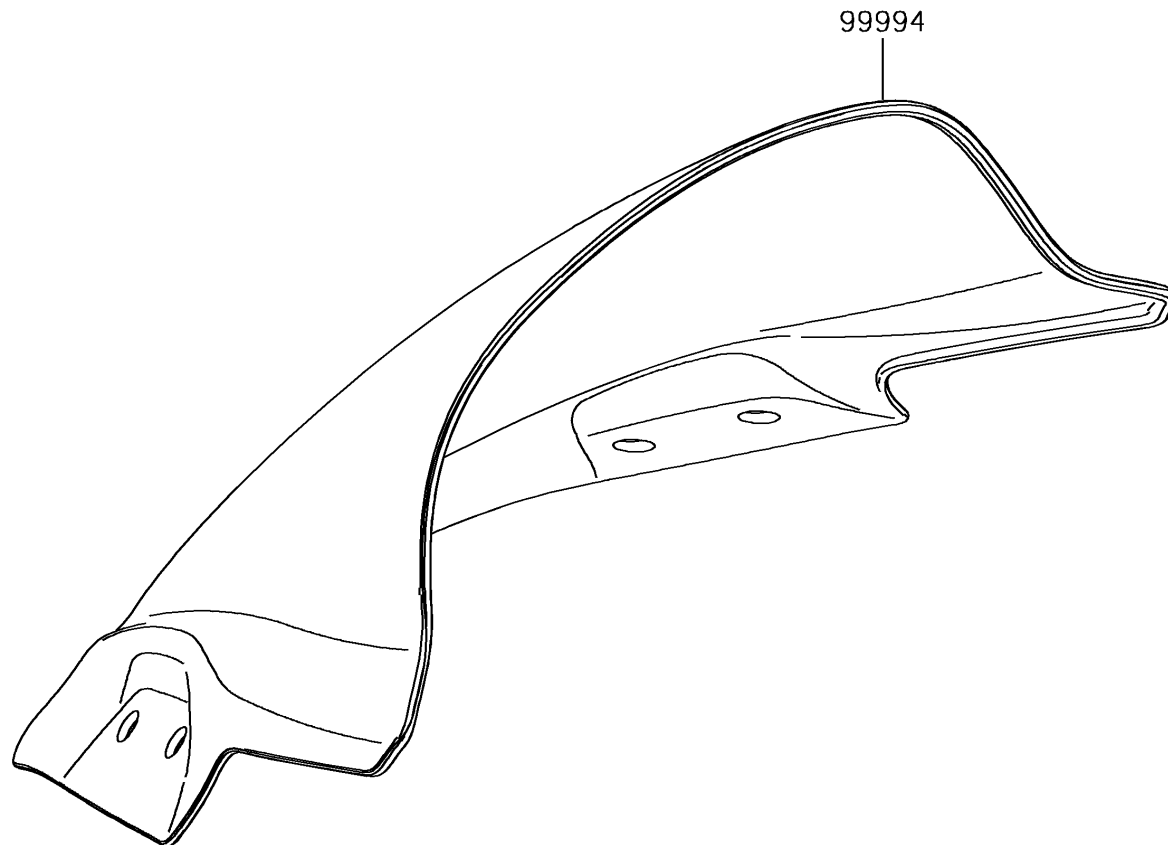

2016 NINJA® 300 PARTS DIAGRAM

Accessory(Windshield)

F2910C

2016 NINJA® 300 PARTS LIST

Accessory(Windshield)

ITEM NAME	PART NUMBER	QUANTITY
KIT-ACCESSORY,WINDSHIELD (Ref # 99994)	99994-0356	1