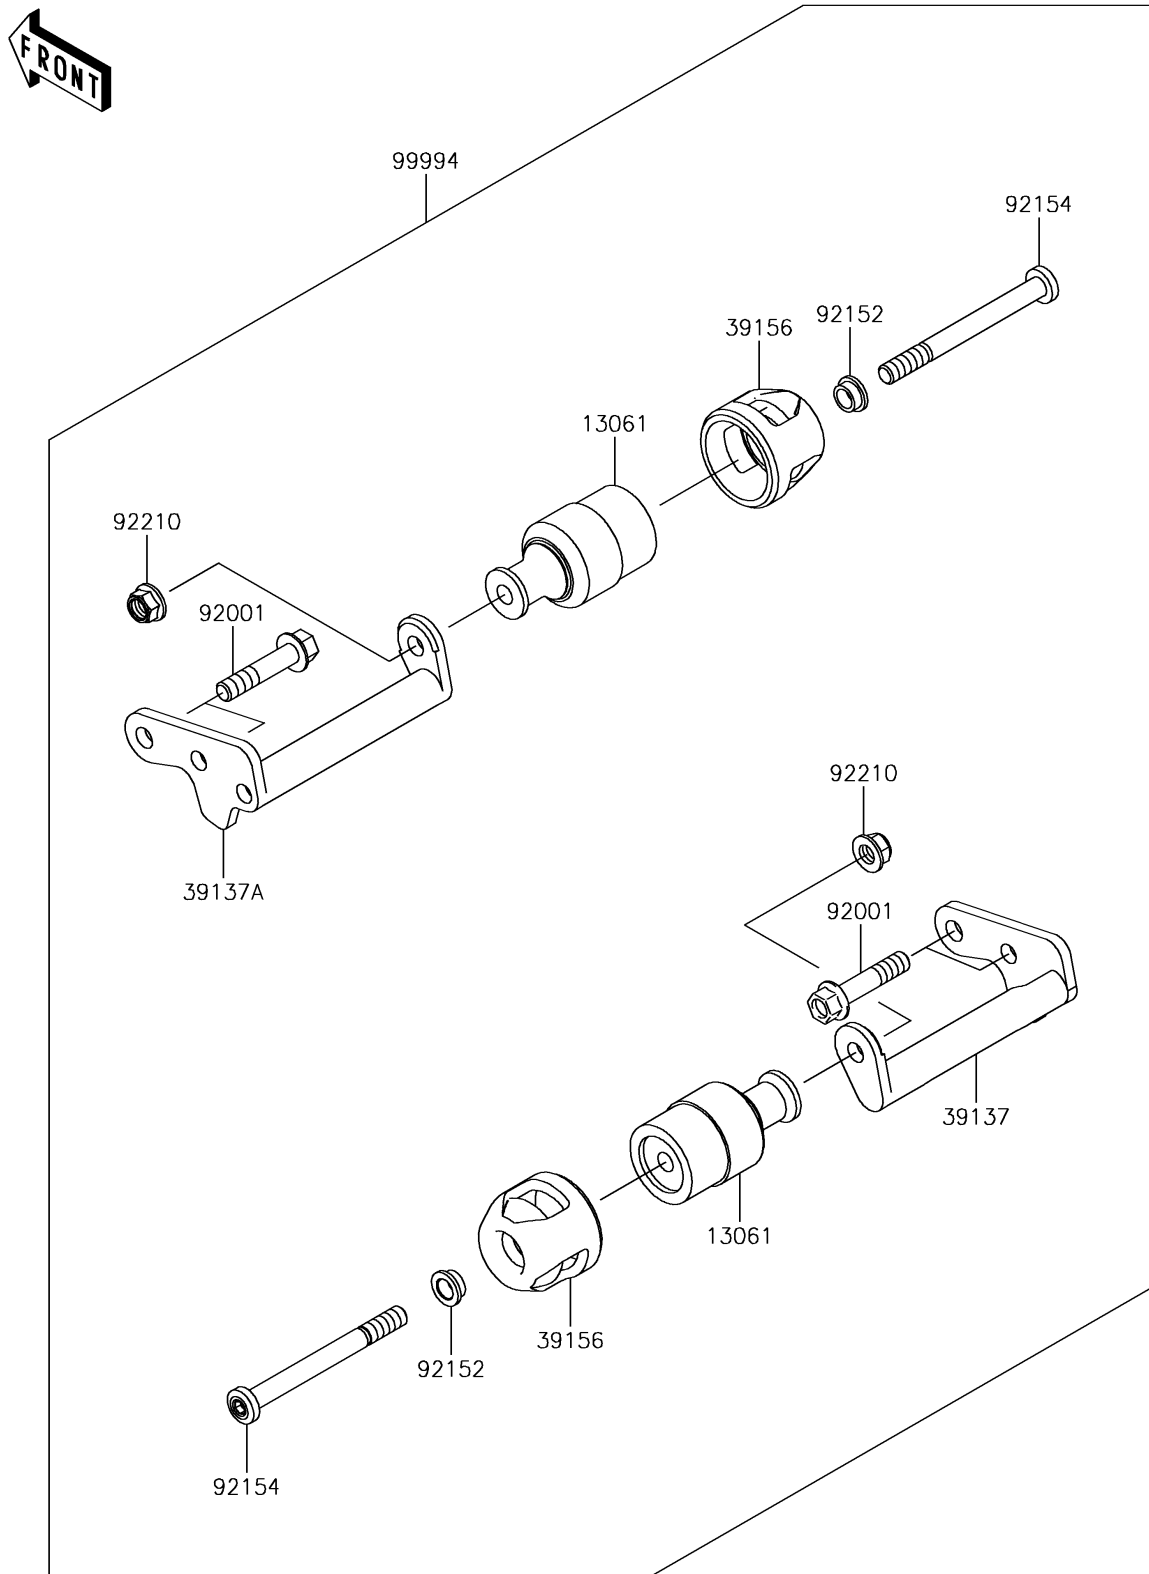

2016 NINJA® 300 PARTS DIAGRAM

Accessory(Engine Guard)

F2910B

2016 NINJA® 300 PARTS LIST

Accessory(Engine Guard)

ITEM NAME	PART NUMBER	QUANTITY
BOSS (Ref # 13061)	13061-0782	1
STAY-COMP (Ref # 39137)	39137-0633	1
STAY-COMP (Ref # 39137A)	39137-0634	1
PAD,SLIDER (Ref # 39156)	39156-1913	1
BOLT,BLACK,10X47 (Ref # 92001)	92001-1522	1
COLLAR,10.2X14X7 (Ref # 92152)	92152-2129	1
BOLT,SOCKET,10X105 (Ref # 92154)	92154-1767	1
NUT,LOCK,FLANGED,10MM (Ref # 92210)	92210-1081	1
KIT-ACCESSORY,ENGINE GUARD (Ref # 99994)	99994-0648	1