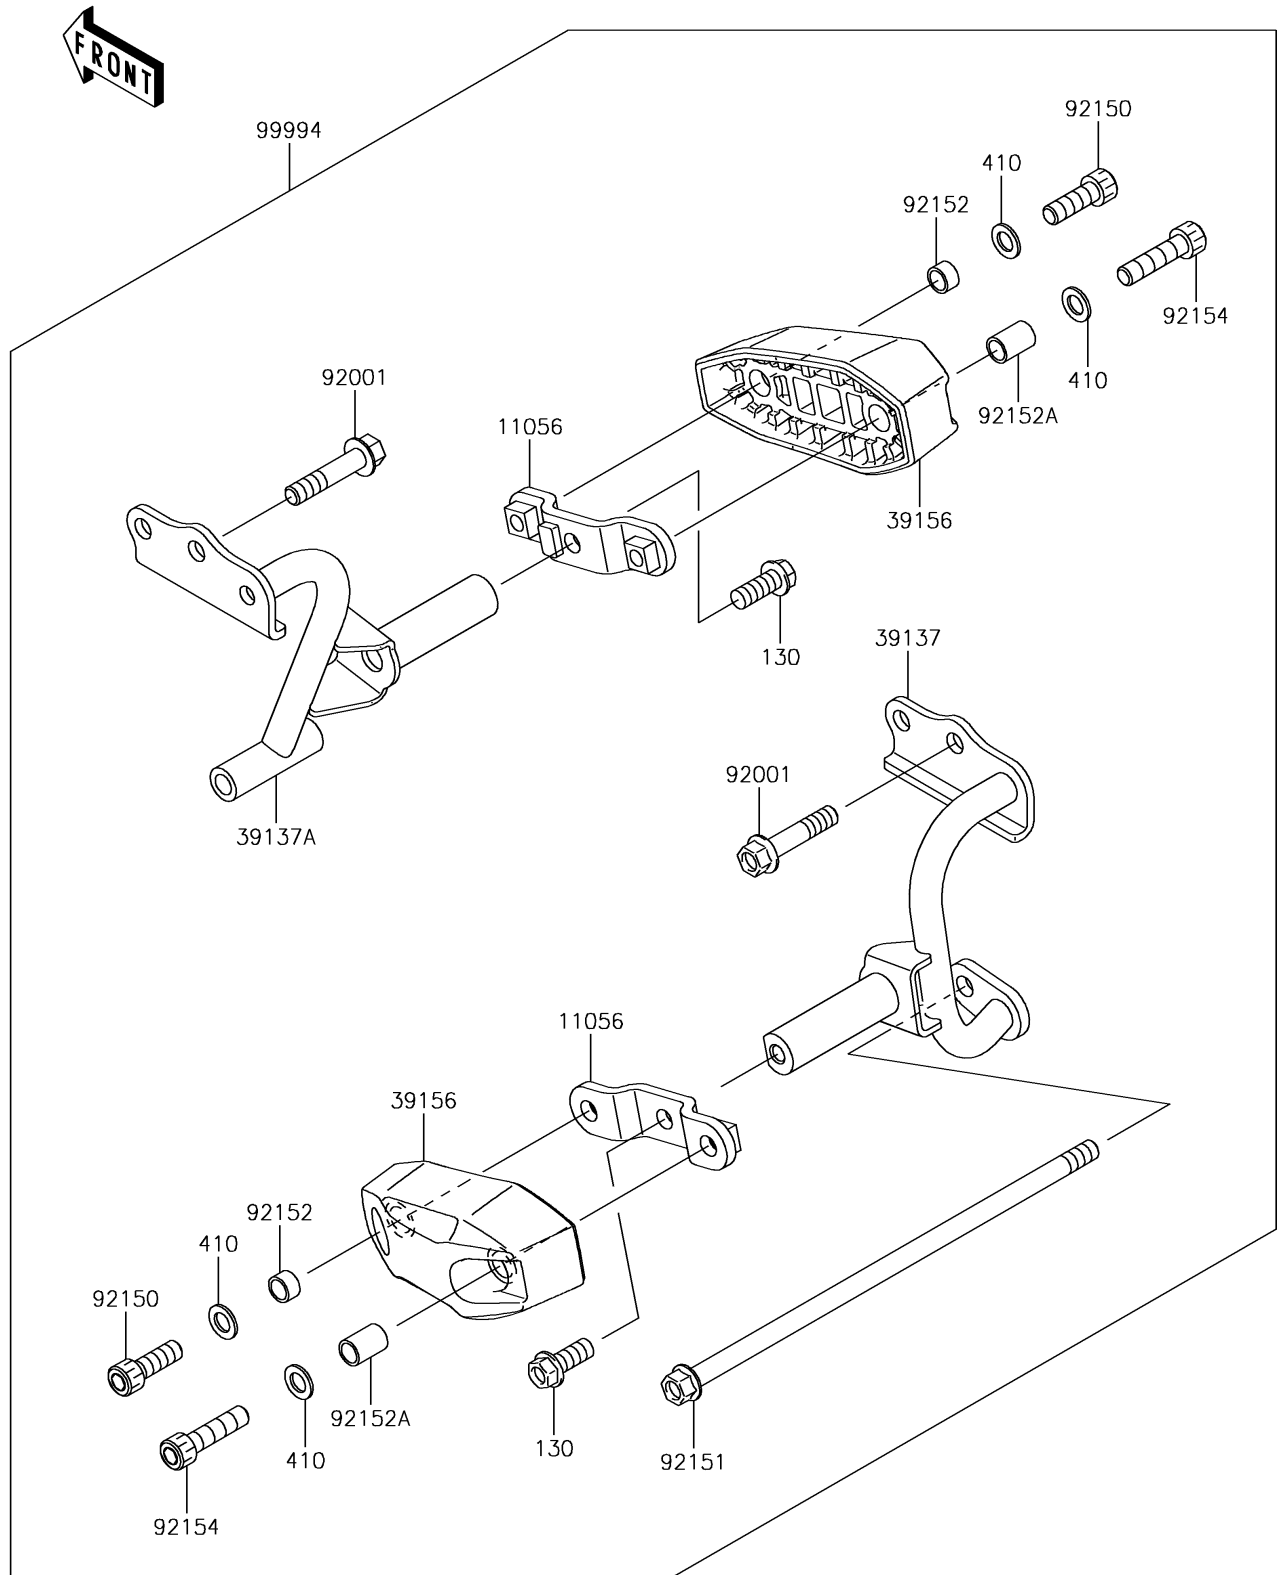

2016 NINJA® 300 PARTS DIAGRAM

Accessory(Engine Guard)

F2910A

2016 NINJA® 300 PARTS LIST

Accessory(Engine Guard)

ITEM NAME	PART NUMBER	QUANTITY
BRACKET (Ref # 11056)	11056-2117	1
BOLT-FLANGED,10X25 (Ref # 130)	130BB1025	1
STAY-COMP (Ref # 39137)	39137-0568	1
STAY-COMP (Ref # 39137A)	39137-0569	1
PAD,ENGINE GUARD (Ref # 39156)	39156-0758	1
WASHER-PLAIN-SMALL,10MM,BLACK (Ref # 410)	410AB1000	1
BOLT,BLACK,10X47 (Ref # 92001)	92001-1522	1
BOLT,SOCKET,10X30 (Ref # 92150)	92150-1690	1
BOLT,FLANGED,10X280 (Ref # 92151)	92151-1916	1
COLLAR,10.6X13.8X7.8 (Ref # 92152)	92152-1661	1
COLLAR,10.6X13.8X19.8 (Ref # 92152A)	92152-1662	1
BOLT,SOCKET,10X40 (Ref # 92154)	92154-1084	1
KIT-ACCESSORY,ENGINE GUARD (Ref # 99994)	99994-0355	1