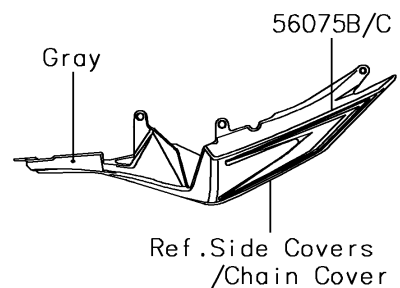

2016 NINJA® 300 PARTS DIAGRAM

Decals(Gray)(AGF)

F2861A

2016 NINJA® 300 PARTS LIST

Decals(Gray)(AGF)

ITEM NAME	PART NUMBER	QUANTITY
MARK,WINDSHIELD,KAWASAKI (Ref # 56054)	56054-1088	1
MARK,LWR COWL.,KAWASAKI (Ref # 56054A)	56054-1590	1
MARK,FUEL TANK,NINJA (Ref # 56054B)	56054-1901	1
PATTERN,SIDE COWL.,LH (Ref # 56075)	56075-1136	1
PATTERN,SIDE COWL.,RH (Ref # 56075A)	56075-1137	1
PATTERN,SEAT COVER,LH (Ref # 56075B)	56075-1138	1
PATTERN,SEAT COVER,RH (Ref # 56075C)	56075-1139	1