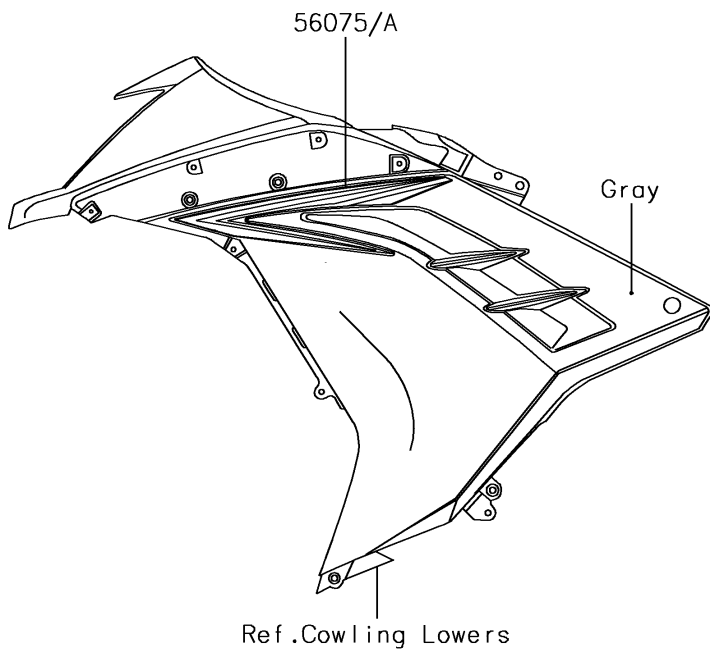

2016 NINJA® 300 PARTS DIAGRAM

Decals(Gray)(AGF)

F2861A

2016 NINJA® 300 PARTS LIST

Decals(Gray)(AGF)

ITEM NAME	PART NUMBER	QUANTITY
MARK,WINDSHIELD,KAWASAKI (Ref # 56054)	56054-1088	1
MARK,LWR COWL.,KAWASAKI (Ref # 56054A)	56054-1590	1
MARK,FUEL TANK,NINJA (Ref # 56054B)	56054-1901	1
PATTERN,SIDE COWL.,LH (Ref # 56075)	56075-1136	1
PATTERN,SIDE COWL.,RH (Ref # 56075A)	56075-1137	1
PATTERN,SEAT COVER,LH (Ref # 56075B)	56075-1138	1
PATTERN,SEAT COVER,RH (Ref # 56075C)	56075-1139	1