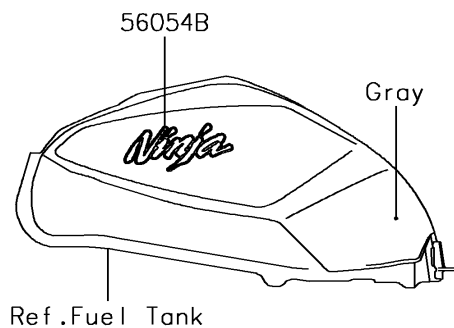

2016 NINJA® 300 PARTS DIAGRAM

Decals(Gray)(AGF)

F2861A

2016 NINJA® 300 PARTS LIST

Decals(Gray)(AGF)

ITEM NAME	PART NUMBER	QUANTITY
MARK,WINDSHIELD,KAWASAKI (Ref # 56054)	56054-1088	1
MARK,LWR COWL.,KAWASAKI (Ref # 56054A)	56054-1590	1
MARK,FUEL TANK,NINJA (Ref # 56054B)	56054-1901	1
PATTERN,SIDE COWL.,LH (Ref # 56075)	56075-1136	1
PATTERN,SIDE COWL.,RH (Ref # 56075A)	56075-1137	1
PATTERN,SEAT COVER,LH (Ref # 56075B)	56075-1138	1
PATTERN,SEAT COVER,RH (Ref # 56075C)	56075-1139	1