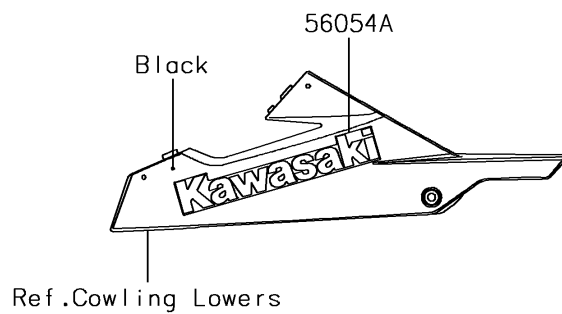

2016 NINJA® 300 PARTS DIAGRAM

Decals(Gray)(AGF)

F2861A

2016 NINJA® 300 PARTS LIST

Decals(Gray)(AGF)

ITEM NAME	PART NUMBER	QUANTITY
MARK,WINDSHIELD,KAWASAKI (Ref # 56054)	56054-1088	1
MARK,LWR COWL.,KAWASAKI (Ref # 56054A)	56054-1590	1
MARK,FUEL TANK,NINJA (Ref # 56054B)	56054-1901	1
PATTERN,SIDE COWL.,LH (Ref # 56075)	56075-1136	1
PATTERN,SIDE COWL.,RH (Ref # 56075A)	56075-1137	1
PATTERN,SEAT COVER,LH (Ref # 56075B)	56075-1138	1
PATTERN,SEAT COVER,RH (Ref # 56075C)	56075-1139	1