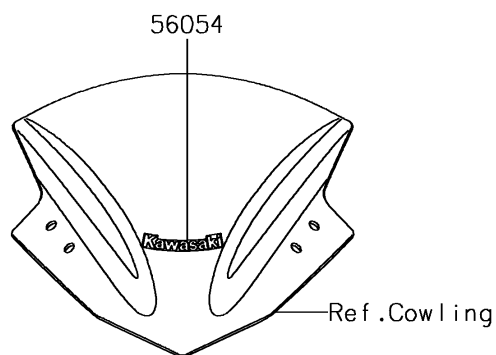

2016 NINJA® 300 PARTS DIAGRAM

Decals(Gray)(AGF)

F2861A

2016 NINJA® 300 PARTS LIST

Decals(Gray)(AGF)

ITEM NAME	PART NUMBER	QUANTITY
MARK,WINDSHIELD,KAWASAKI (Ref # 56054)	56054-1088	1
MARK,LWR COWL.,KAWASAKI (Ref # 56054A)	56054-1590	1
MARK,FUEL TANK,NINJA (Ref # 56054B)	56054-1901	1
PATTERN,SIDE COWL.,LH (Ref # 56075)	56075-1136	1
PATTERN,SIDE COWL.,RH (Ref # 56075A)	56075-1137	1
PATTERN,SEAT COVER,LH (Ref # 56075B)	56075-1138	1
PATTERN,SEAT COVER,RH (Ref # 56075C)	56075-1139	1