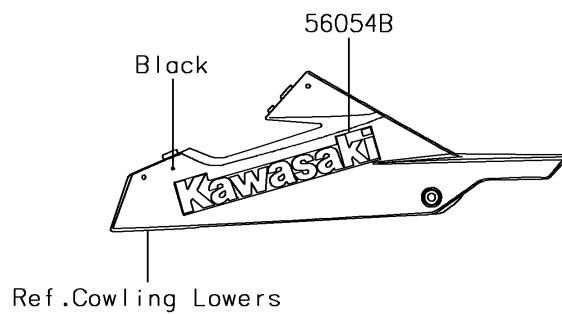

## 2016 NINJA® 300 PARTS DIAGRAM

Decals(Green)(AGF)(CA,US)

F2861

## 2016 NINJA® 300 PARTS LIST

Decals(Green)(AGF)(CA,US)

ITEM NAME	PART NUMBER	QUANTITY
MARK,WINDSHIELD,KAWASAKI (Ref # 56054)	56054-1088	1
MARK,TANK,NINJA (Ref # 56054A)	56054-1179	1
MARK,LWR COWL.,KAWASAKI (Ref # 56054B)	56054-1590	1
PATTERN,SIDE COWL.,LH (Ref # 56075)	56075-1104	1
PATTERN,SIDE COWL.,RH (Ref # 56075A)	56075-1105	1
PATTERN,SEAT COVER,LH (Ref # 56075B)	56075-1106	1
PATTERN,SEAT COVER,RH (Ref # 56075C)	56075-1107	1