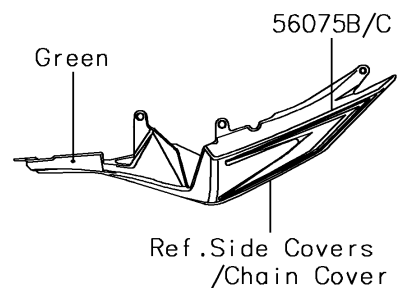

## 2016 NINJA® 300 PARTS DIAGRAM

Decals(Green)(AGF)(CA,US)

F2861

## 2016 NINJA® 300 PARTS LIST

Decals(Green)(AGF)(CA,US)

ITEM NAME	PART NUMBER	QUANTITY
MARK,WINDSHIELD,KAWASAKI (Ref # 56054)	56054-1088	1
MARK,TANK,NINJA (Ref # 56054A)	56054-1179	1
MARK,LWR COWL.,KAWASAKI (Ref # 56054B)	56054-1590	1
PATTERN,SIDE COWL.,LH (Ref # 56075)	56075-1104	1
PATTERN,SIDE COWL.,RH (Ref # 56075A)	56075-1105	1
PATTERN,SEAT COVER,LH (Ref # 56075B)	56075-1106	1
PATTERN,SEAT COVER,RH (Ref # 56075C)	56075-1107	1