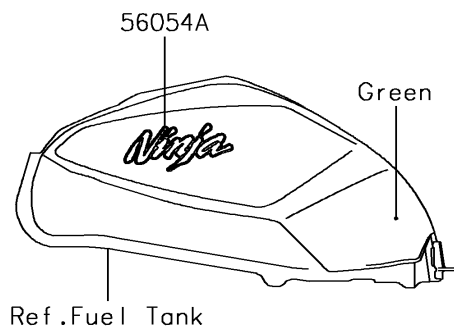

## 2016 NINJA® 300 PARTS DIAGRAM

Decals(Green)(AGF)(CA,US)

F2861

## 2016 NINJA® 300 PARTS LIST

Decals(Green)(AGF)(CA,US)

ITEM NAME	PART NUMBER	QUANTITY
MARK,WINDSHIELD,KAWASAKI (Ref # 56054)	56054-1088	1
MARK,TANK,NINJA (Ref # 56054A)	56054-1179	1
MARK,LWR COWL.,KAWASAKI (Ref # 56054B)	56054-1590	1
PATTERN,SIDE COWL.,LH (Ref # 56075)	56075-1104	1
PATTERN,SIDE COWL.,RH (Ref # 56075A)	56075-1105	1
PATTERN,SEAT COVER,LH (Ref # 56075B)	56075-1106	1
PATTERN,SEAT COVER,RH (Ref # 56075C)	56075-1107	1