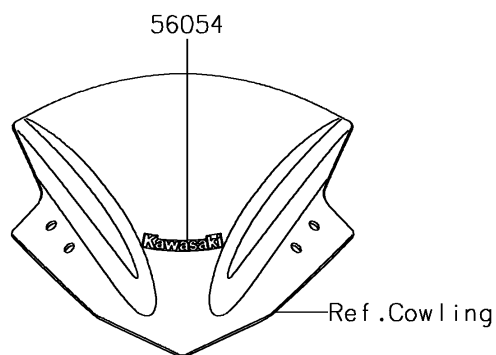

## 2016 NINJA® 300 PARTS DIAGRAM

Decals(Green)(AGF)(CA,US)

F2861

## 2016 NINJA® 300 PARTS LIST

Decals(Green)(AGF)(CA,US)

ITEM NAME	PART NUMBER	QUANTITY
MARK,WINDSHIELD,KAWASAKI (Ref # 56054)	56054-1088	1
MARK,TANK,NINJA (Ref # 56054A)	56054-1179	1
MARK,LWR COWL.,KAWASAKI (Ref # 56054B)	56054-1590	1
PATTERN,SIDE COWL.,LH (Ref # 56075)	56075-1104	1
PATTERN,SIDE COWL.,RH (Ref # 56075A)	56075-1105	1
PATTERN,SEAT COVER,LH (Ref # 56075B)	56075-1106	1
PATTERN,SEAT COVER,RH (Ref # 56075C)	56075-1107	1