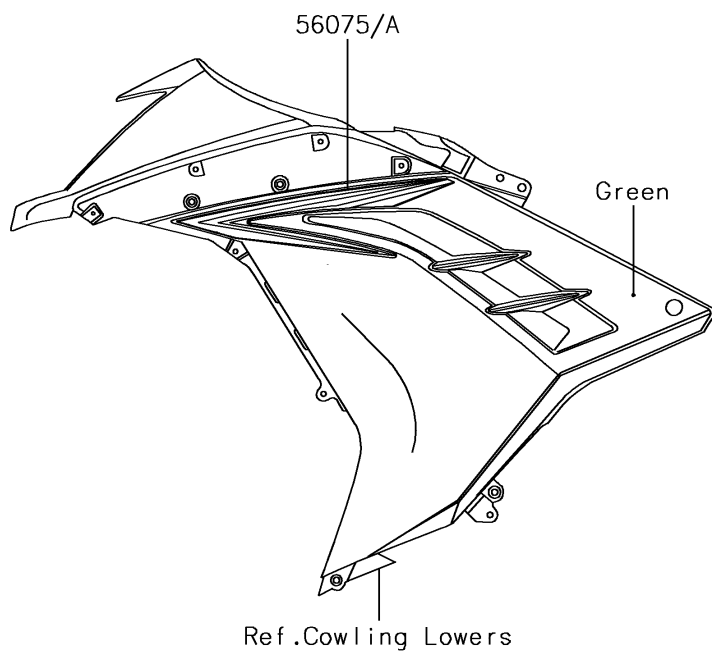

## 2016 NINJA® 300 PARTS DIAGRAM

Decals(Green)(AGF)(CA,US)

F2861

## 2016 NINJA® 300 PARTS LIST

Decals(Green)(AGF)(CA,US)

ITEM NAME	PART NUMBER	QUANTITY
MARK,WINDSHIELD,KAWASAKI (Ref # 56054)	56054-1088	1
MARK,TANK,NINJA (Ref # 56054A)	56054-1179	1
MARK,LWR COWL.,KAWASAKI (Ref # 56054B)	56054-1590	1
PATTERN,SIDE COWL.,LH (Ref # 56075)	56075-1104	1
PATTERN,SIDE COWL.,RH (Ref # 56075A)	56075-1105	1
PATTERN,SEAT COVER,LH (Ref # 56075B)	56075-1106	1
PATTERN,SEAT COVER,RH (Ref # 56075C)	56075-1107	1