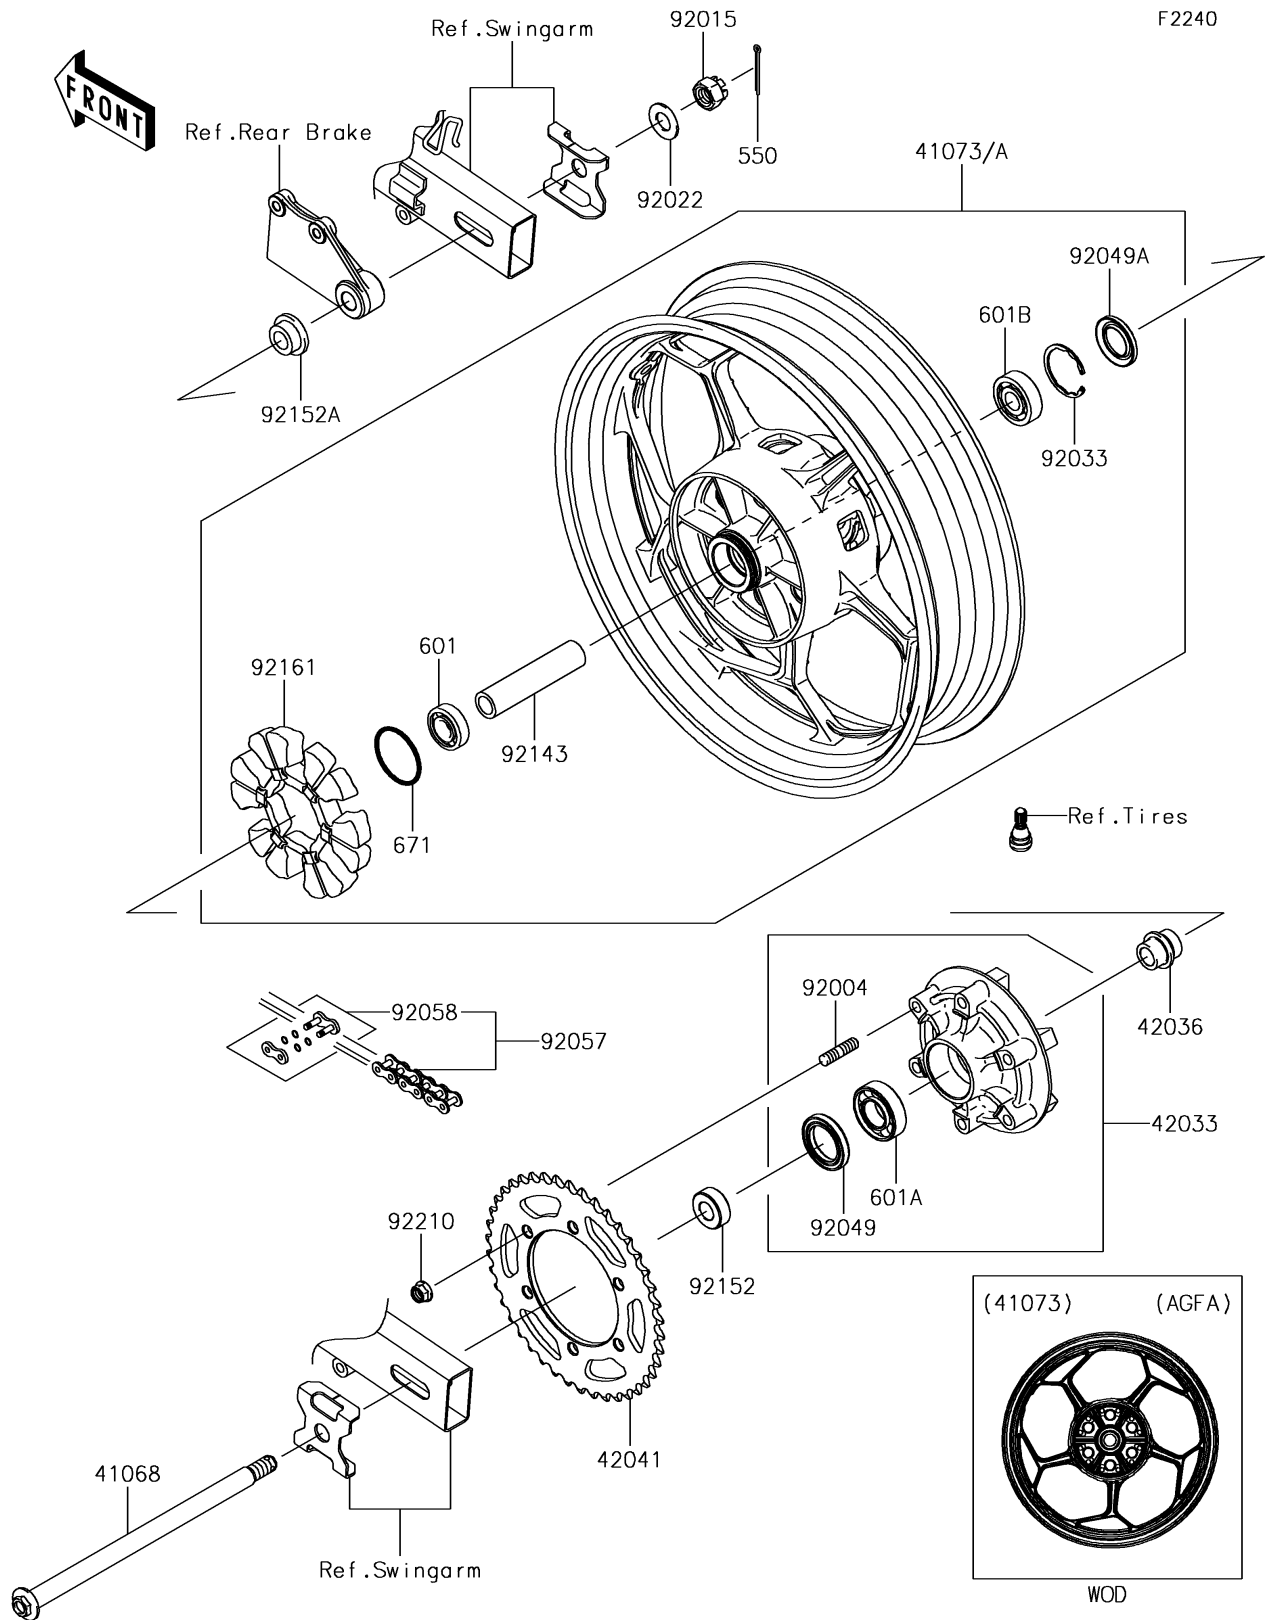

2016 NINJA® 300 PARTS DIAGRAM

Rear Wheel/Chain

2016 NINJA® 300 PARTS LIST

Rear Wheel/Chain

ITEM NAME	PART NUMBER	QUANTITY
AXLE,RR (Ref # 41068)	41068-1223	1
WHEEL-ASSY,RR,BLACK (Ref # 41073A)	41073-0652-R2	1
COUPLING-ASSY,RR HUB (Ref # 42033)	42033-0574	1
SLEEVE,RR HUB,L=30 (Ref # 42036)	42036-1055	1
SPROCKET-HUB,42T (Ref # 42041)	42041-0118	1
PIN-COTTER,4.0X35 (Ref # 550)	550AA4035	1
BEARING-BALL,#6203UUC3 (Ref # 601)	601B6203UU	1
BEARING-BALL,#6205G (Ref # 601A)	601B6205G	1
BEARING-BALL,6303LLUC3/2ASU68 (Ref # 601B)	601B6303UU	1
O RING,50MM (Ref # 671)	671B2550	1
STUD,10X19 (Ref # 92004)	92004-0048	1
NUT,CASTLE,16MM (Ref # 92015)	92015-1947	1
WASHER,17.5X34X2.0 (Ref # 92022)	92022-1916	1
RING-SNAP,47MM (Ref # 92033)	92033-1042	1
SEAL-OIL,35X52X7 (Ref # 92049)	92049-0730	1
SEAL-OIL,BJN28475 (Ref # 92049A)	92049-1056	1
CHAIN,DRIVE,EK520SR-02X106L (Ref # 92057)	92057-0019	1
JOINT-CHAIN,DRIVE (Ref # 92058)	92058-1102	1
COLLAR,RR HUB,L=111 (Ref # 92143)	92143-1416	1
COLLAR,17X35X13 (Ref # 92152)	92152-0843	1
COLLAR,17X28(38)X15 (Ref # 92152A)	92152-0844	1
DAMPER,RR HUB SHOCK (Ref # 92161)	92161-0700	1
NUT,LOCK,FLANGED,10MM (Ref # 92210)	92210-0276	1