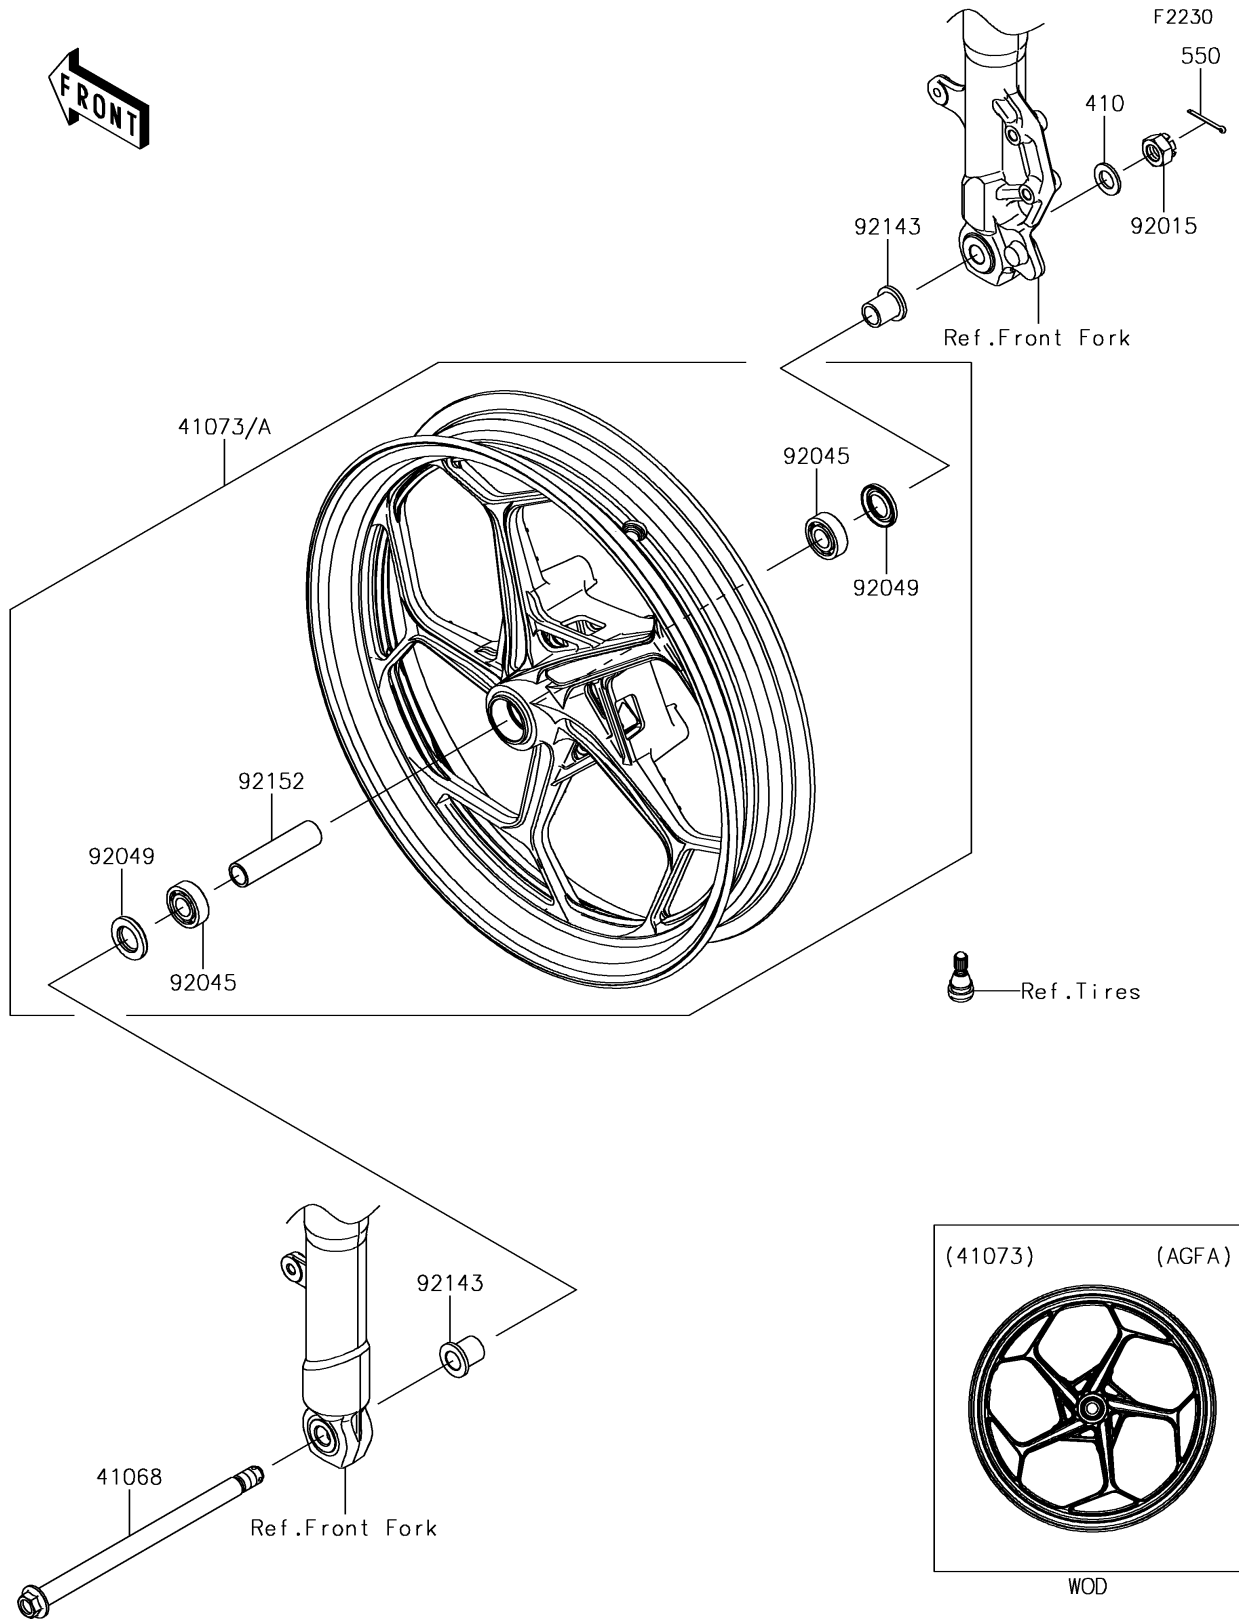

2016 NINJA® 300 PARTS DIAGRAM

Front Wheel

2016 NINJA® 300 PARTS LIST

Front Wheel

ITEM NAME	PART NUMBER	QUANTITY
WASHER-PLAIN-SMALL,14MM (Ref # 410)	410AA1400	1
AXLE,FR (Ref # 41068)	41068-0024	1
WHEEL-ASSY,FR,BLACK (Ref # 41073A)	41073-0651-R2	1
PIN-COTTER,3.0X30 (Ref # 550)	550AA3030	1
NUT,CASTLE,14MM (Ref # 92015)	92015-1765	1
BEARING-BALL,15X35X11 (Ref # 92045)	92045-0734	1
SEAL-OIL (Ref # 92049)	92049-0136	1
COLLAR,FR AXLE,L=24 (Ref # 92143)	92143-1187	1
COLLAR,15.1X20X80 (Ref # 92152)	92152-1586	1