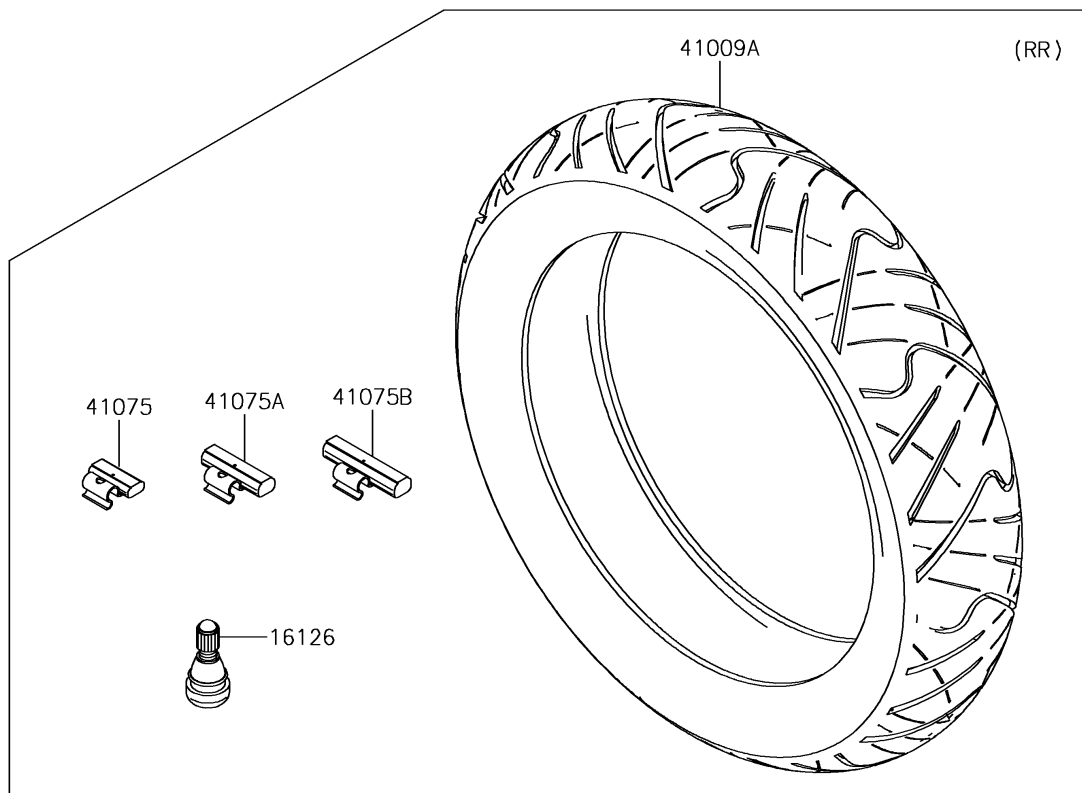

## 2016 NINJA® 300 PARTS DIAGRAM

Tires

## 2016 NINJA® 300 PARTS LIST

Tires

ITEM NAME	PART NUMBER	QUANTITY
VALVE,TIRE (Ref # 16126)	16126-1140	1
TIRE,FR,110/70-17 54S,RX-01F (Ref # 41009)	41009-0672	1
TIRE,RR,140/70-17 66S,RX-01R (Ref # 41009A)	41009-0673	1
BALANCER-WHEEL,10G,SILVER (Ref # 41075)	41075-0007	1
BALANCER-WHEEL,20G,SILVER (Ref # 41075A)	41075-0008	1
BALANCER-WHEEL,30G,SILVER (Ref # 41075B)	41075-0009	1