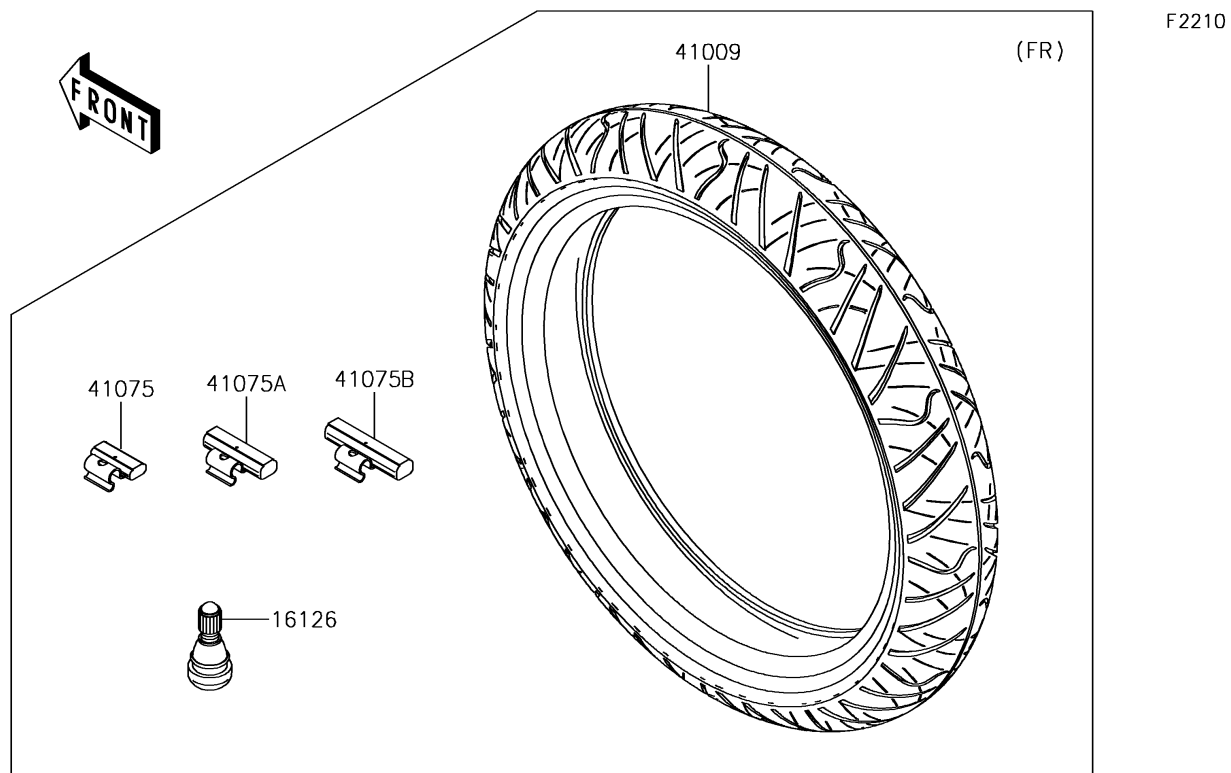

## 2016 NINJA® 300 PARTS DIAGRAM

Tires

## 2016 NINJA® 300 PARTS LIST

Tires

ITEM NAME	PART NUMBER	QUANTITY
VALVE,TIRE (Ref # 16126)	16126-1140	1
TIRE,FR,110/70-17 54S,RX-01F (Ref # 41009)	41009-0672	1
TIRE,RR,140/70-17 66S,RX-01R (Ref # 41009A)	41009-0673	1
BALANCER-WHEEL,10G,SILVER (Ref # 41075)	41075-0007	1
BALANCER-WHEEL,20G,SILVER (Ref # 41075A)	41075-0008	1
BALANCER-WHEEL,30G,SILVER (Ref # 41075B)	41075-0009	1