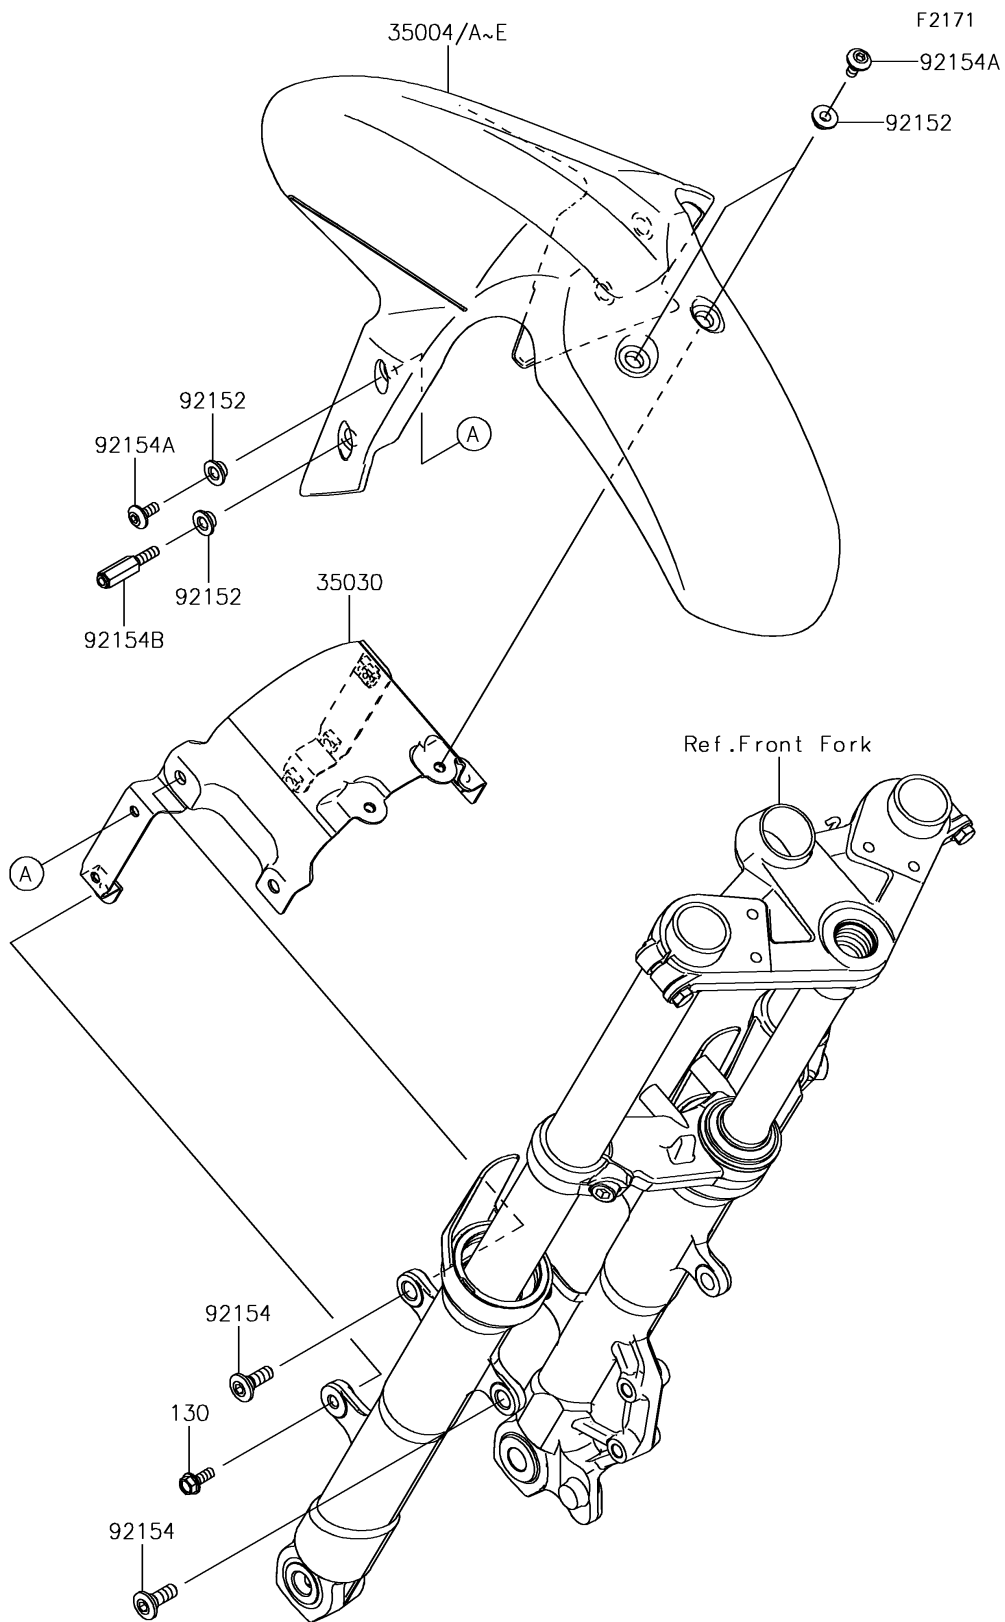

## 2016 NINJA® 300 PARTS DIAGRAM

Front Fender(s)

## 2016 NINJA® 300 PARTS LIST

Front Fender(s)

ITEM NAME	PART NUMBER	QUANTITY
BOLT-FLANGED,6X18 (Ref # 130)	130BA0618	1
FENDER-FRONT,P.RED (Ref # 35004)	35004-0318-234	1
FENDER-FRONT,M.M.C.GRAY (Ref # 35004A)	35004-0318-51B	1
FENDER-FRONT,L.GREEN (Ref # 35004D)	35004-0318-777	1
BRACE-ASSY,FRONT FENDER (Ref # 35030)	35030-0055	1
COLLAR,6.8X10(16)X6.6 (Ref # 92152)	92152-0842	1
BOLT,SOCKET,8X23 (Ref # 92154)	92154-0300	1
BOLT,SOCKET,6X14 (Ref # 92154A)	92154-0932	1
BOLT,6X20 (Ref # 92154B)	92154-1020	1