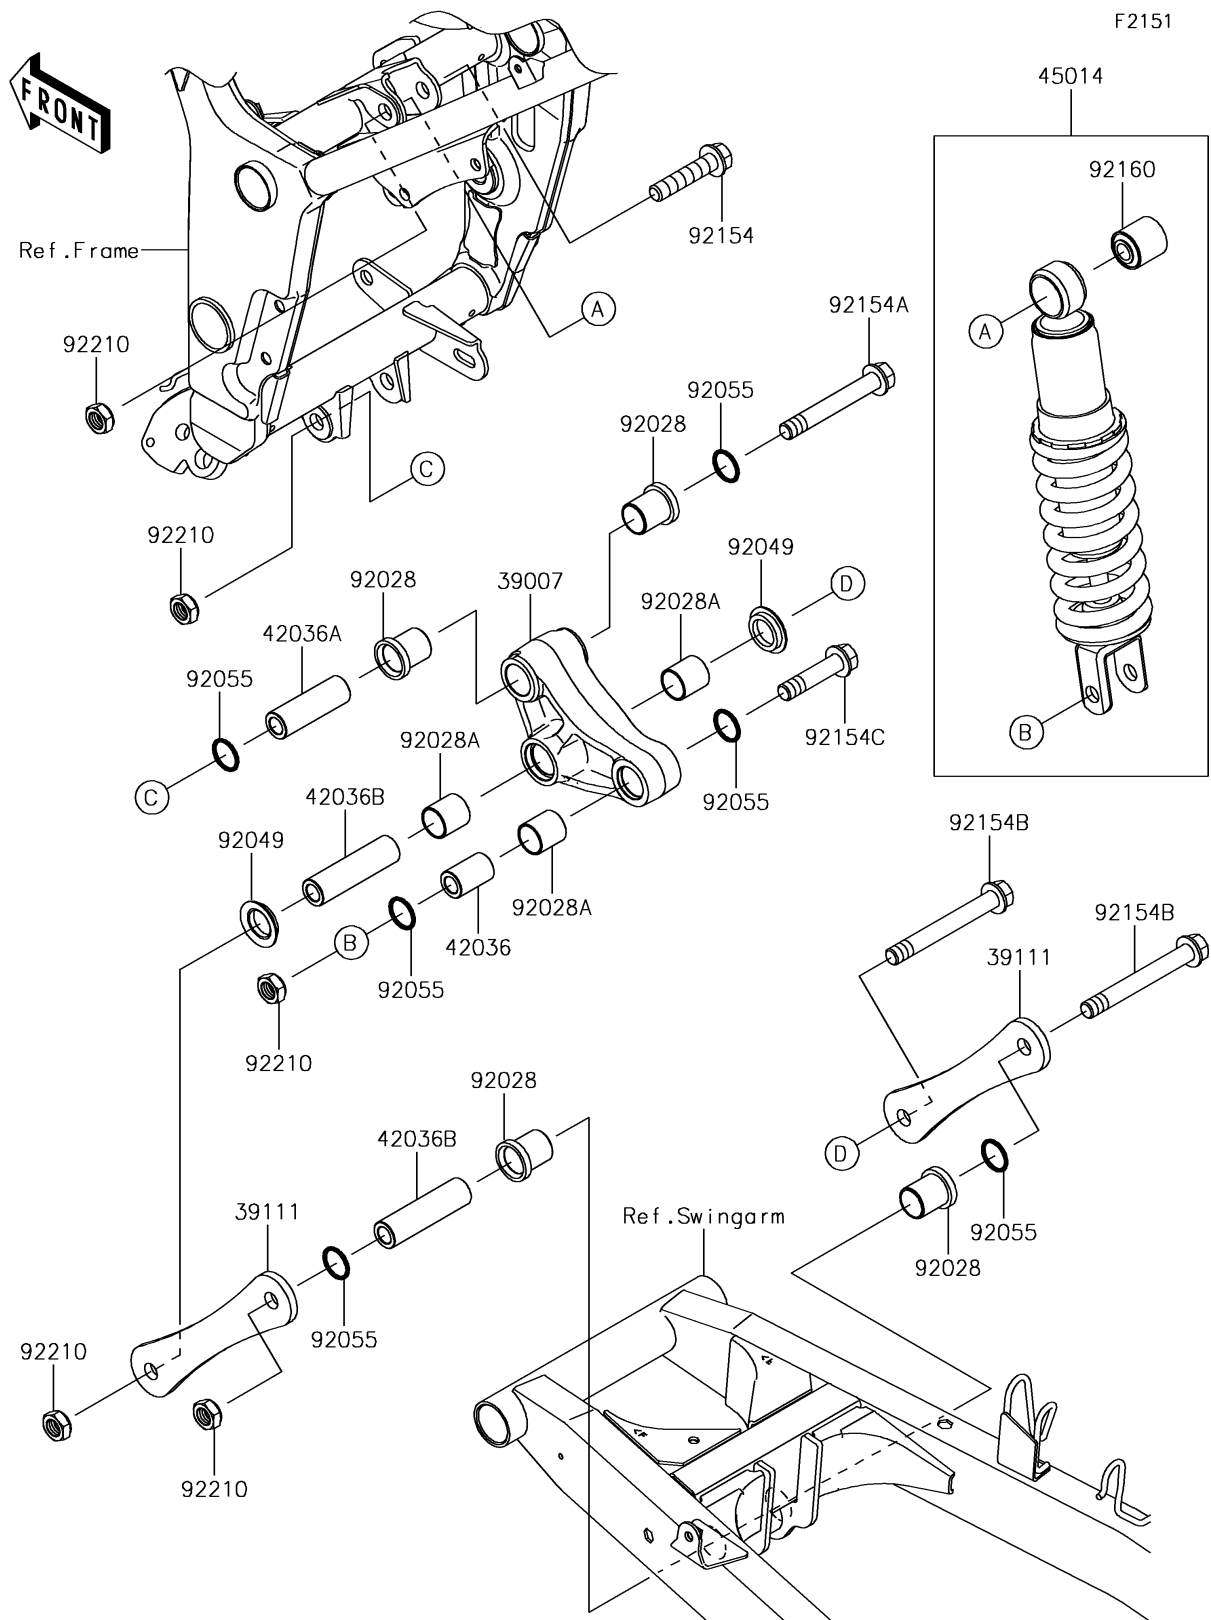

## 2016 NINJA® 300 PARTS DIAGRAM

Suspension/Shock Absorber

## 2016 NINJA® 300 PARTS LIST

Suspension/Shock Absorber

ITEM NAME	PART NUMBER	QUANTITY
ARM-SUSP,UNI TRAK (Ref # 39007)	39007-0355	1
ROD-TIE,SUSPENSION (Ref # 39111)	39111-0076	1
SLEEVE,12.1X20X32 (Ref # 42036)	42036-1077	1
SLEEVE,ARM,FR (Ref # 42036A)	42036-1078	1
SLEEVE,12.1X20X74 (Ref # 42036B)	42036-1102	1
SHOCKABSORBER,BLACK+BLACK (Ref # 45014)	45014-0438-37S	1
BUSHING (Ref # 92028)	92028-1597	1
BUSHING (Ref # 92028A)	92028-1598	1
SEAL-OIL,ARM (Ref # 92049)	92049-1109	1
RING-O,19.8X2.2 (Ref # 92055)	92055-0732	1
BOLT,FLANGED,12X55 (Ref # 92154)	92154-0362	1
BOLT,FLANGED,12X86 (Ref # 92154A)	92154-0940	1
BOLT,FLANGED,12X98 (Ref # 92154B)	92154-0941	1
BOLT,FLANGED,12X52 (Ref # 92154C)	92154-0942	1
DAMPER,SHOCKABSORBER (Ref # 92160)	92160-1161	1
NUT,LOCK,12MM (Ref # 92210)	92210-1247	1