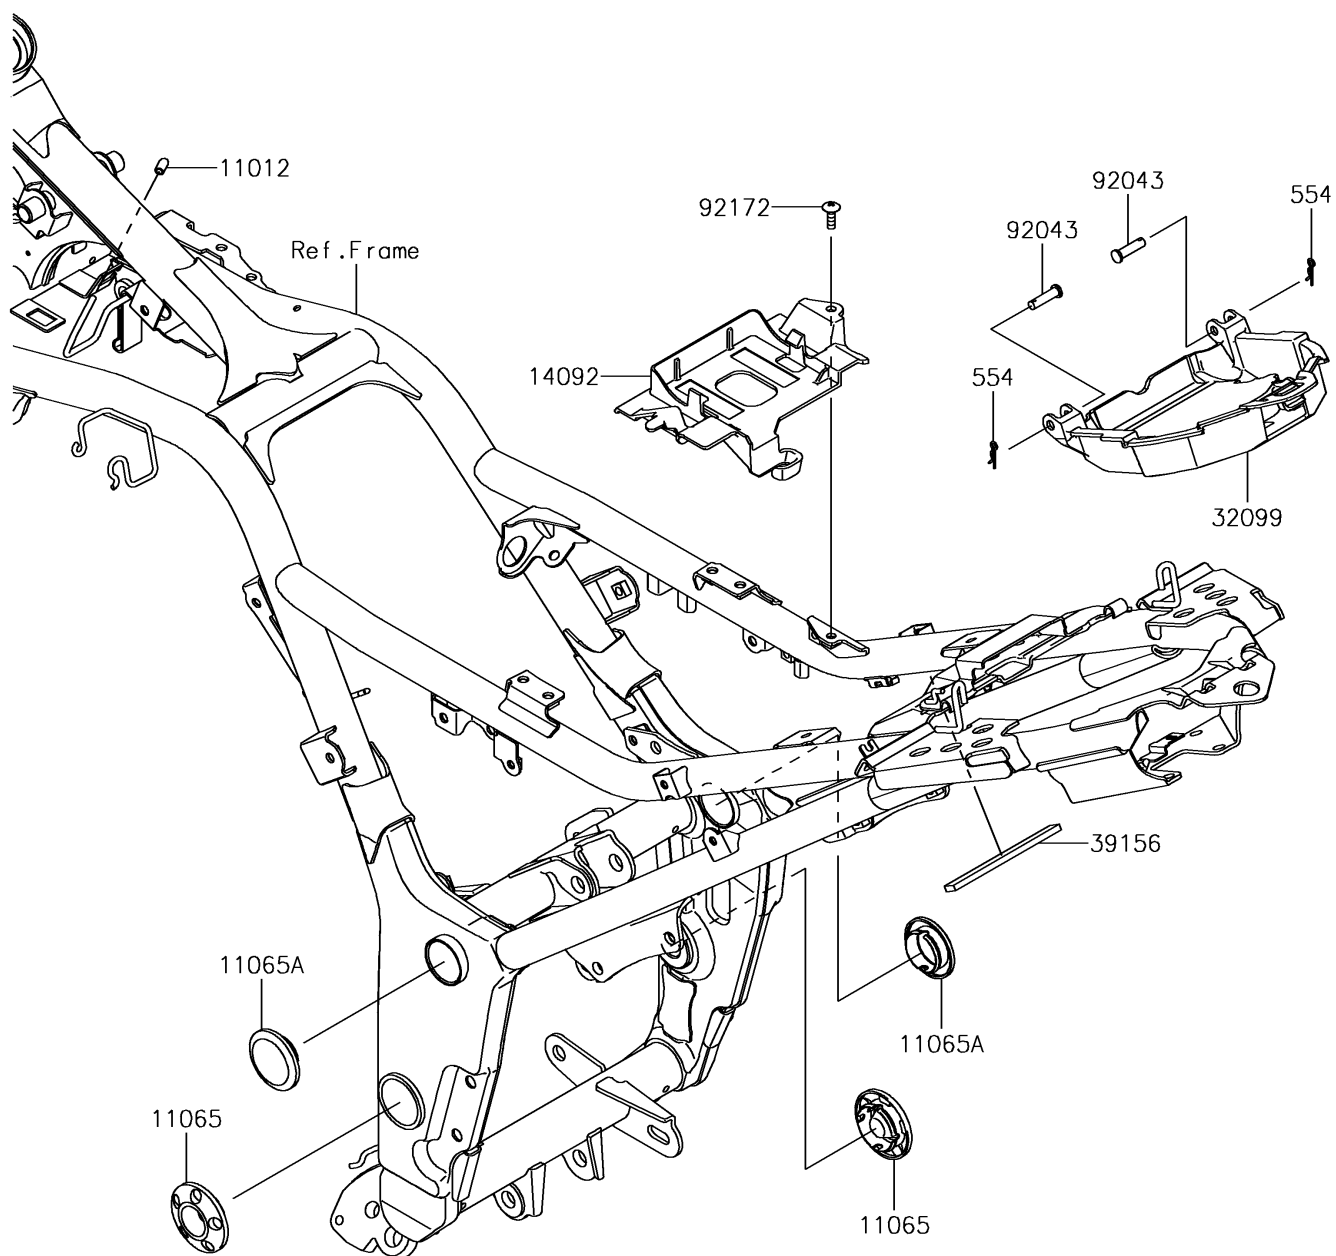

2016 NINJA® 300 PARTS DIAGRAM

Frame Fittings

F2131

2016 NINJA® 300 PARTS LIST

Frame Fittings

ITEM NAME	PART NUMBER	QUANTITY
CAP (Ref # 11012)	11012-1438	1
CAP, SWING ARM BRACKET, F.S.BLK (Ref # 11065)	11065-0262-18T	1
CAP, SWING ARM BRACKET, F.S.BLK (Ref # 11065A)	11065-0748-18T	1
COVER, BATTERY (Ref # 14092)	14092-0920	1
CASE, TOOL (Ref # 32099)	32099-0721	1
PAD, 10X105X4 (Ref # 39156)	39156-1753	1
PIN-SNAP, 1.2X21.2 (Ref # 554)	554DA0600	1
PIN, 6X23 (Ref # 92043)	92043-0746	1
SCREW, 5X16 (Ref # 92172)	92172-0322	1