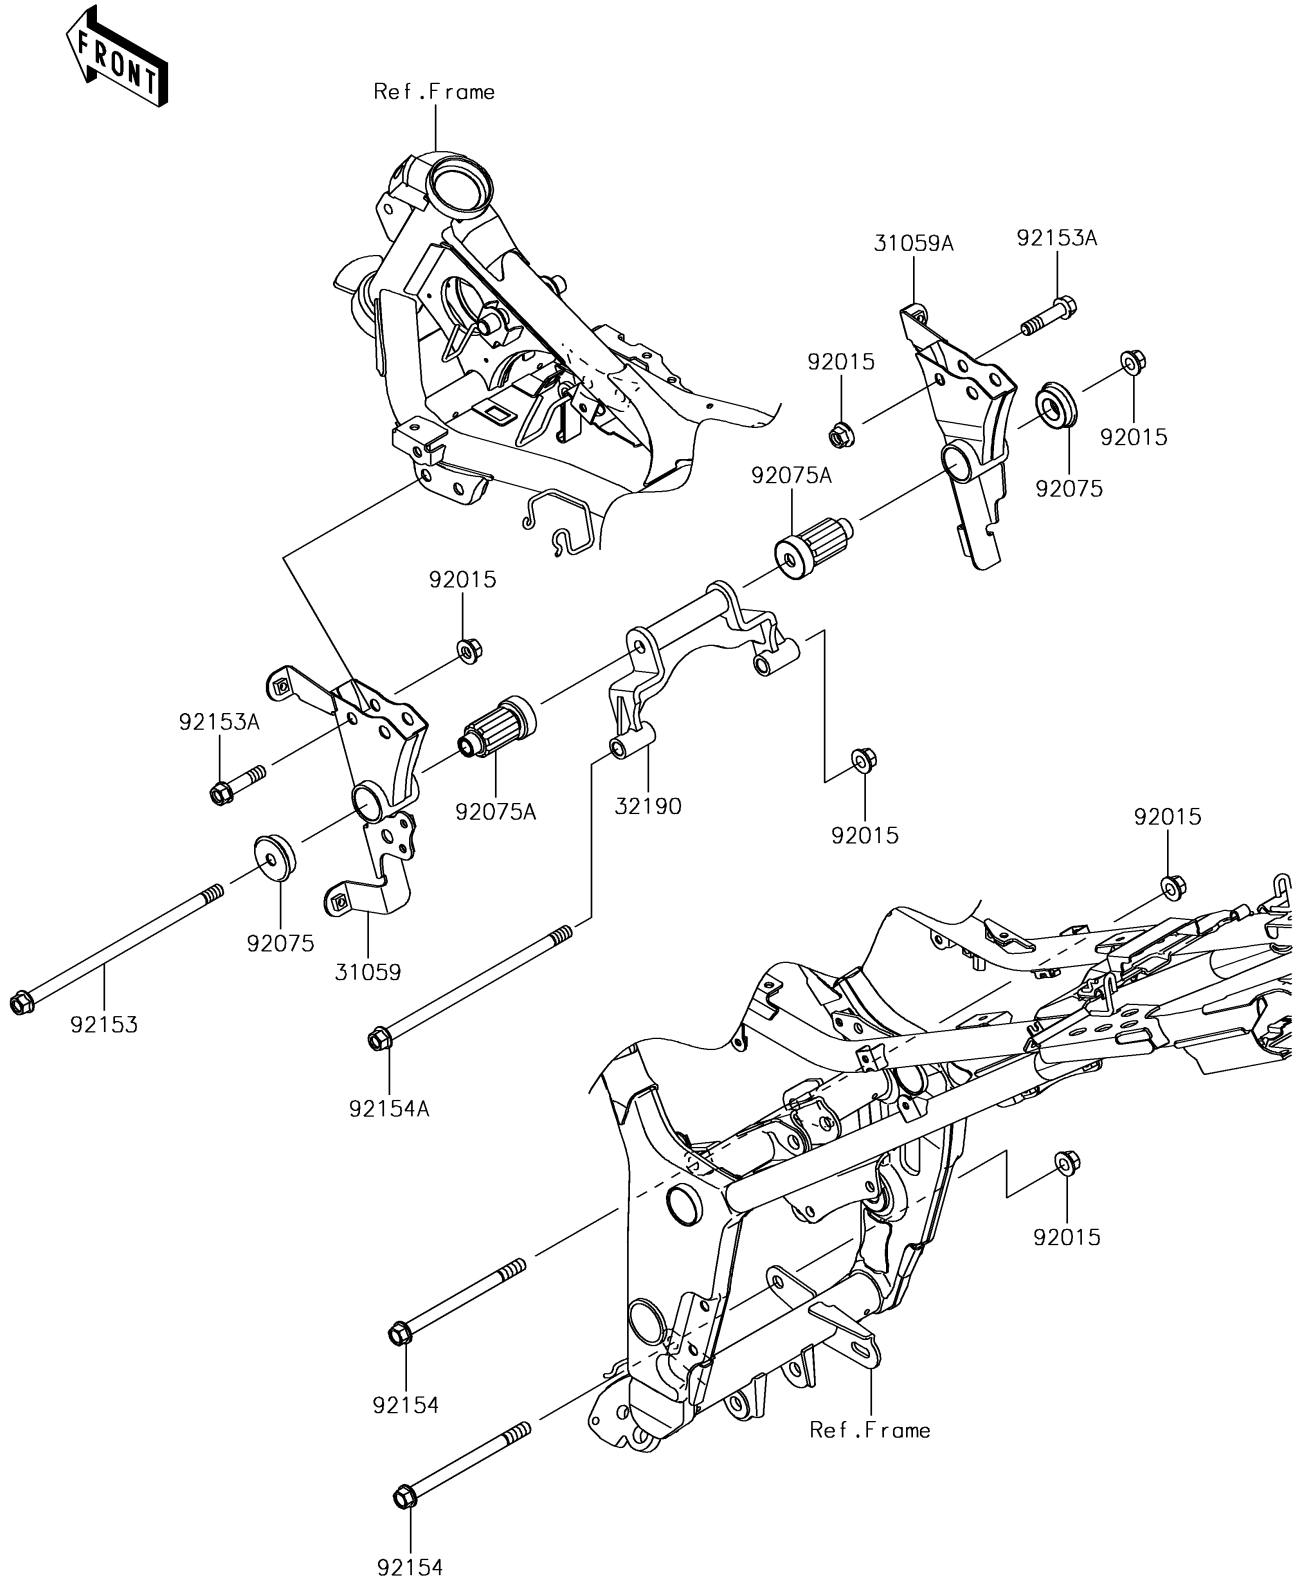

## 2016 NINJA® 300 PARTS DIAGRAM

Engine Mount

F2122

## 2016 NINJA® 300 PARTS LIST

Engine Mount

ITEM NAME	PART NUMBER	QUANTITY
BRACKET-COMP-ENGINE,LH (Ref # 31059)	31059-0061	1
BRACKET-COMP-ENGINE,RH (Ref # 31059A)	31059-0062	1
BRACKET-ENGINE (Ref # 32190)	32190-0629	1
NUT,FLANGED,10MM (Ref # 92015)	92015-1415	1
DAMPER,ENGINE MOUNT (Ref # 92075)	92075-1738	1
DAMPER,ENGINE MOUNT,MAIN (Ref # 92075A)	92075-1739	1
BOLT,FLANGED,10X240 (Ref # 92153)	92153-0559	1
BOLT,FLANGED,10X42 (Ref # 92153A)	92153-1957	1
BOLT,FLANGED,10X135 (Ref # 92154)	92154-0359	1
BOLT,FLANGED,10X210 (Ref # 92154A)	92154-0360	1