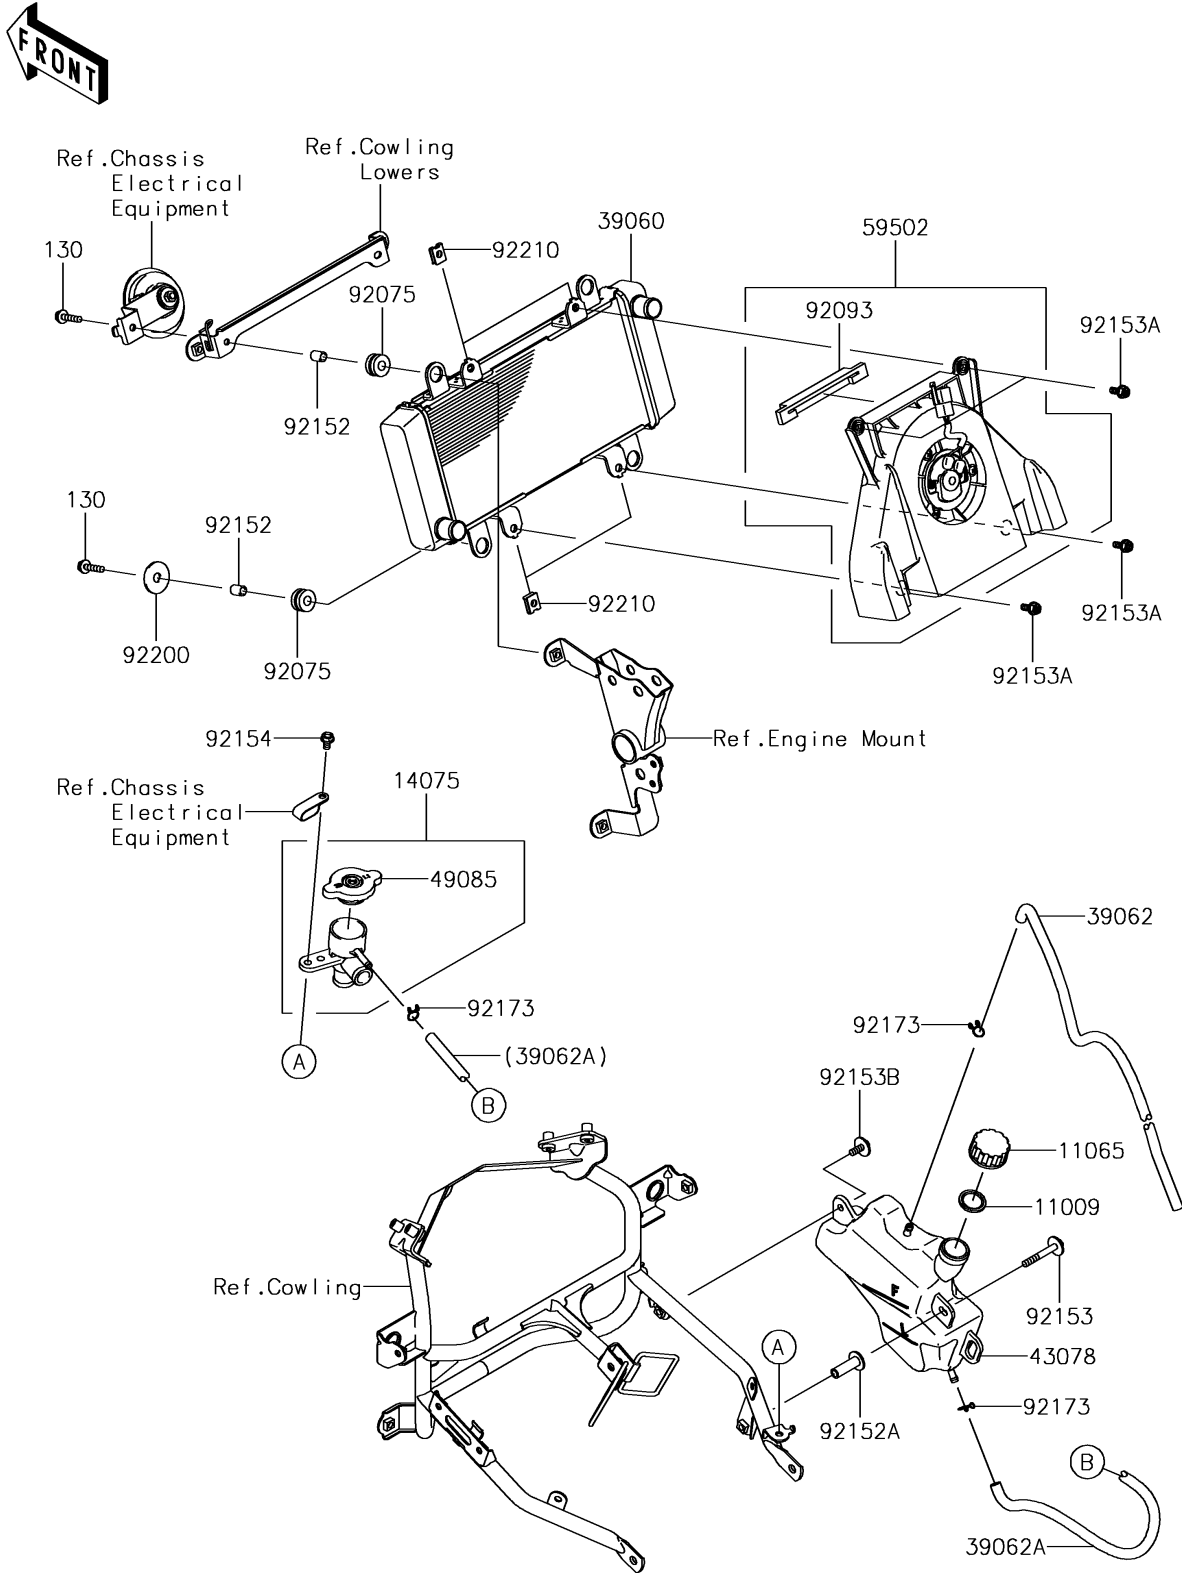

2016 NINJA® 300 PARTS DIAGRAM

Radiator

E3032

2016 NINJA® 300 PARTS LIST

Radiator

ITEM NAME	PART NUMBER	QUANTITY
GASKET,RESERVOIR TANK CAP (Ref # 11009)	11009-1145	1
CAP (Ref # 11065)	11065-0969	1
BOLT-FLANGED,6X25 (Ref # 130)	130BA0625	1
CAP-ASSY,RADIATOR (Ref # 14075)	14075-1061	1
RADIATOR (Ref # 39060)	39060-0710	1
HOSE-COOLING,OVERFLOW (Ref # 39062)	39062-0335	1
HOSE-COOLING,RESERVOIR (Ref # 39062A)	39062-0629	1
RESERVOIR (Ref # 43078)	43078-0558	1
CAP-ASSY-PRESSURE (Ref # 49085)	49085-1066	1
FAN-ASSY (Ref # 59502)	59502-0050	1
DAMPER,10X24X12 (Ref # 92075)	92075-1690	1
SEAL (Ref # 92093)	92093-0587	1
COLLAR,6.8X10X13 (Ref # 92152)	92152-0846	1
COLLAR,L=29 (Ref # 92152A)	92152-1591	1
BOLT,6X45 (Ref # 92153)	92153-0003	1
BOLT (Ref # 92153A)	92153-0531	1
BOLT,FLANGED-SMALL,6X16 (Ref # 92153B)	92153-1798	1
BOLT,UPSET-WP,6X16 (Ref # 92154)	92154-0961	1
CLAMP (Ref # 92173)	92173-0050	1
WASHER,6.5X24X1.6 (Ref # 92200)	92200-0789	1
NUT (Ref # 92210)	92210-1323	1