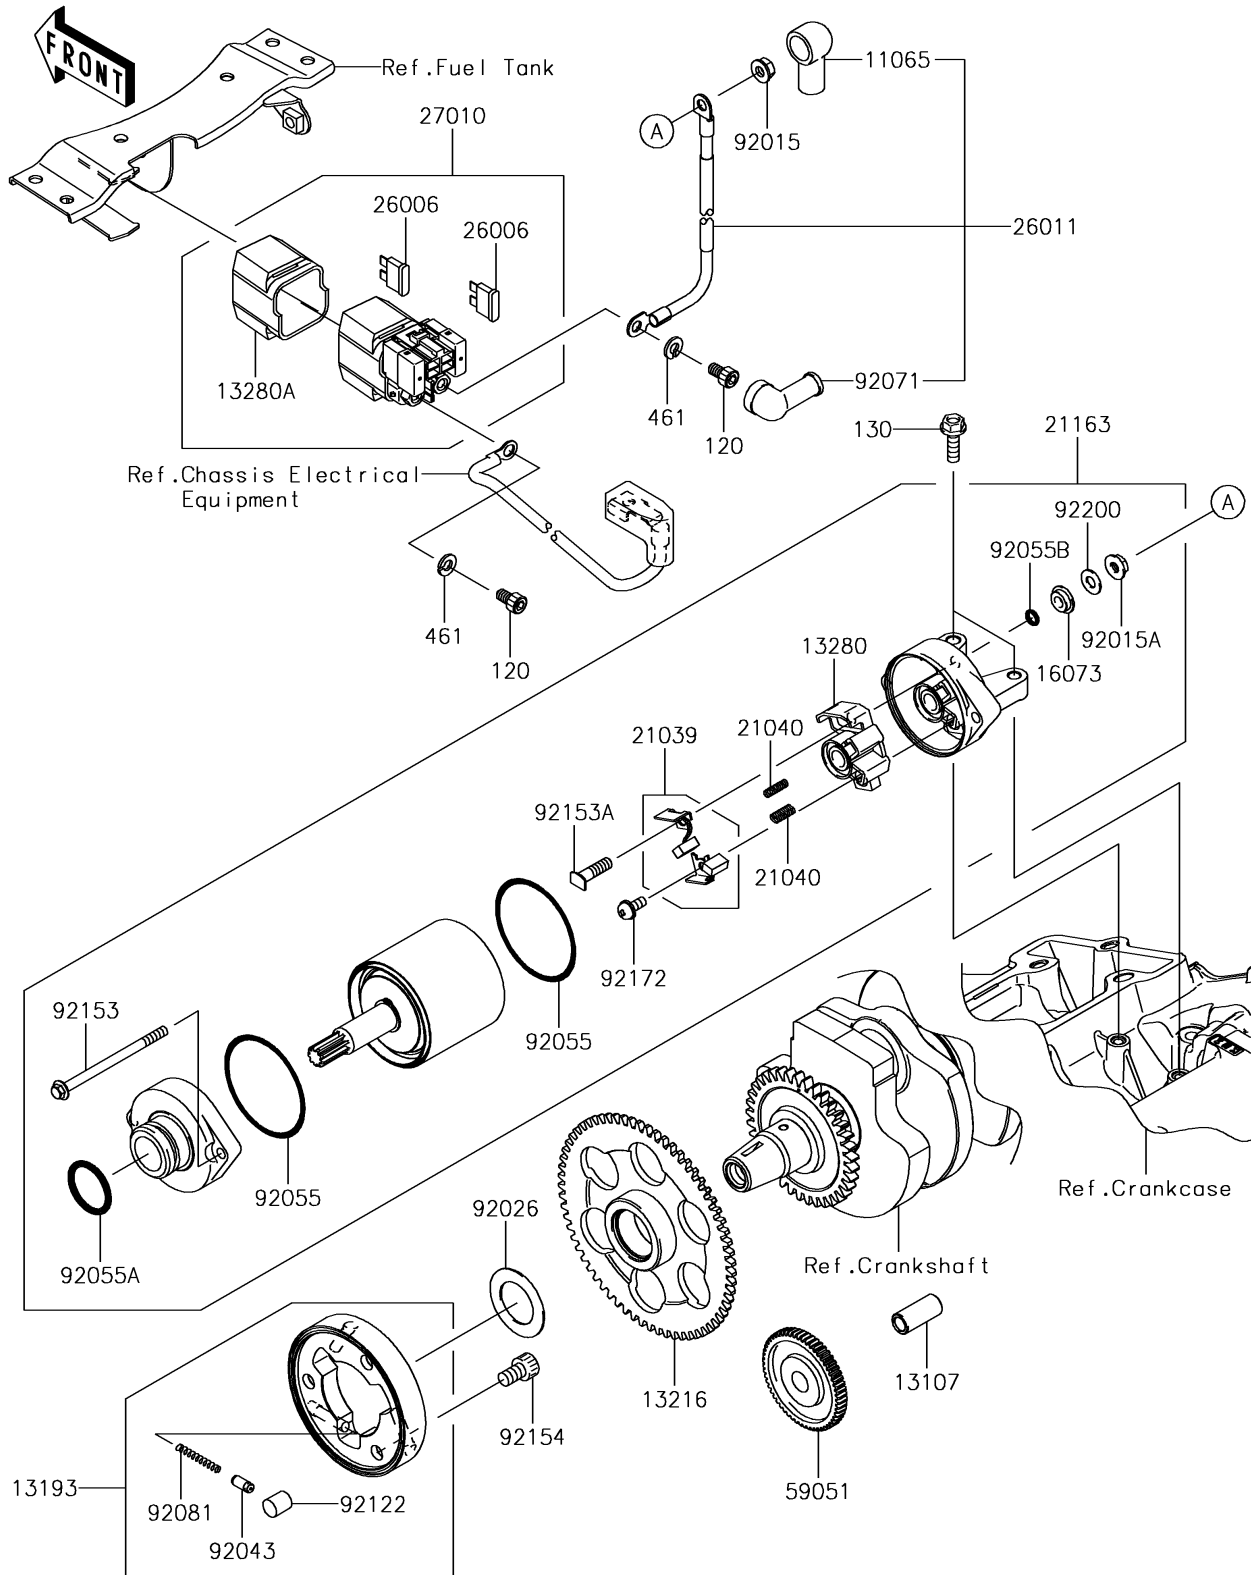

2016 NINJA® 300 PARTS DIAGRAM

Starter Motor

E1840

2016 NINJA® 300 PARTS LIST

Starter Motor

ITEM NAME	PART NUMBER	QUANTITY
CAP (Ref # 11065)	11065-0213	1
BOLT-SOCKET,6X10 (Ref # 120)	120CB0610	1
BOLT-FLANGED,6X20 (Ref # 130)	130BA0620	1
SHAFT,7.8X12X26.5 (Ref # 13107)	13107-0743	1
CLUTCH-ASSY-ONEWAY (Ref # 13193)	13193-1002	1
GEAR-COMP,ONEWAY CLUTCH,65T (Ref # 13216)	13216-0880	1
HOLDER (Ref # 13280)	13280-0261	1
HOLDER (Ref # 13280A)	13280-0301	1
INSULATOR (Ref # 16073)	16073-0053	1
BRUSH,CARBON SET (Ref # 21039)	21039-0005	1
SPRING-BRUSH (Ref # 21040)	21040-0003	1
STARTER-ELECTRIC (Ref # 21163)	21163-0717	1
FUSE,BLADE,30A,GREEN (Ref # 26006)	26006-1006	1
WIRE-LEAD,STARTER (Ref # 26011)	26011-0808	1
SWITCH,MAGNETIC (Ref # 27010)	27010-0099	1
WASHER-SPRING,6MM (Ref # 461)	461DA0600	1
GEAR-SPUR,IDLER (Ref # 59051)	59051-0722	1
NUT,FLANGED,6MM (Ref # 92015)	92015-1367	1
NUT,STARTER MOTOR (Ref # 92015A)	92015-1476	1
SPACER,25.2X40X1.0 (Ref # 92026)	92026-0846	1
PIN (Ref # 92043)	92043-132	1
RING-O (Ref # 92055)	92055-0136	1
RING-O (Ref # 92055A)	92055-1276	1
RING-O,4.5X2.0 (Ref # 92055B)	92055-1370	1
GROMMET (Ref # 92071)	92071-0705	1
SPRING,COIL (Ref # 92081)	92081-159	1
ROLLER (Ref # 92122)	92122-006	1
BOLT,SET (Ref # 92153)	92153-1851	1
BOLT (Ref # 92153A)	92153-1866	1

2016 NINJA® 300 PARTS LIST

Starter Motor

ITEM NAME	PART NUMBER	QUANTITY
BOLT, SOCKET, 8X13 (Ref # 92154)	92154-0175	1
SCREW (Ref # 92172)	92172-0334	1
WASHER (Ref # 92200)	92200-0386	1