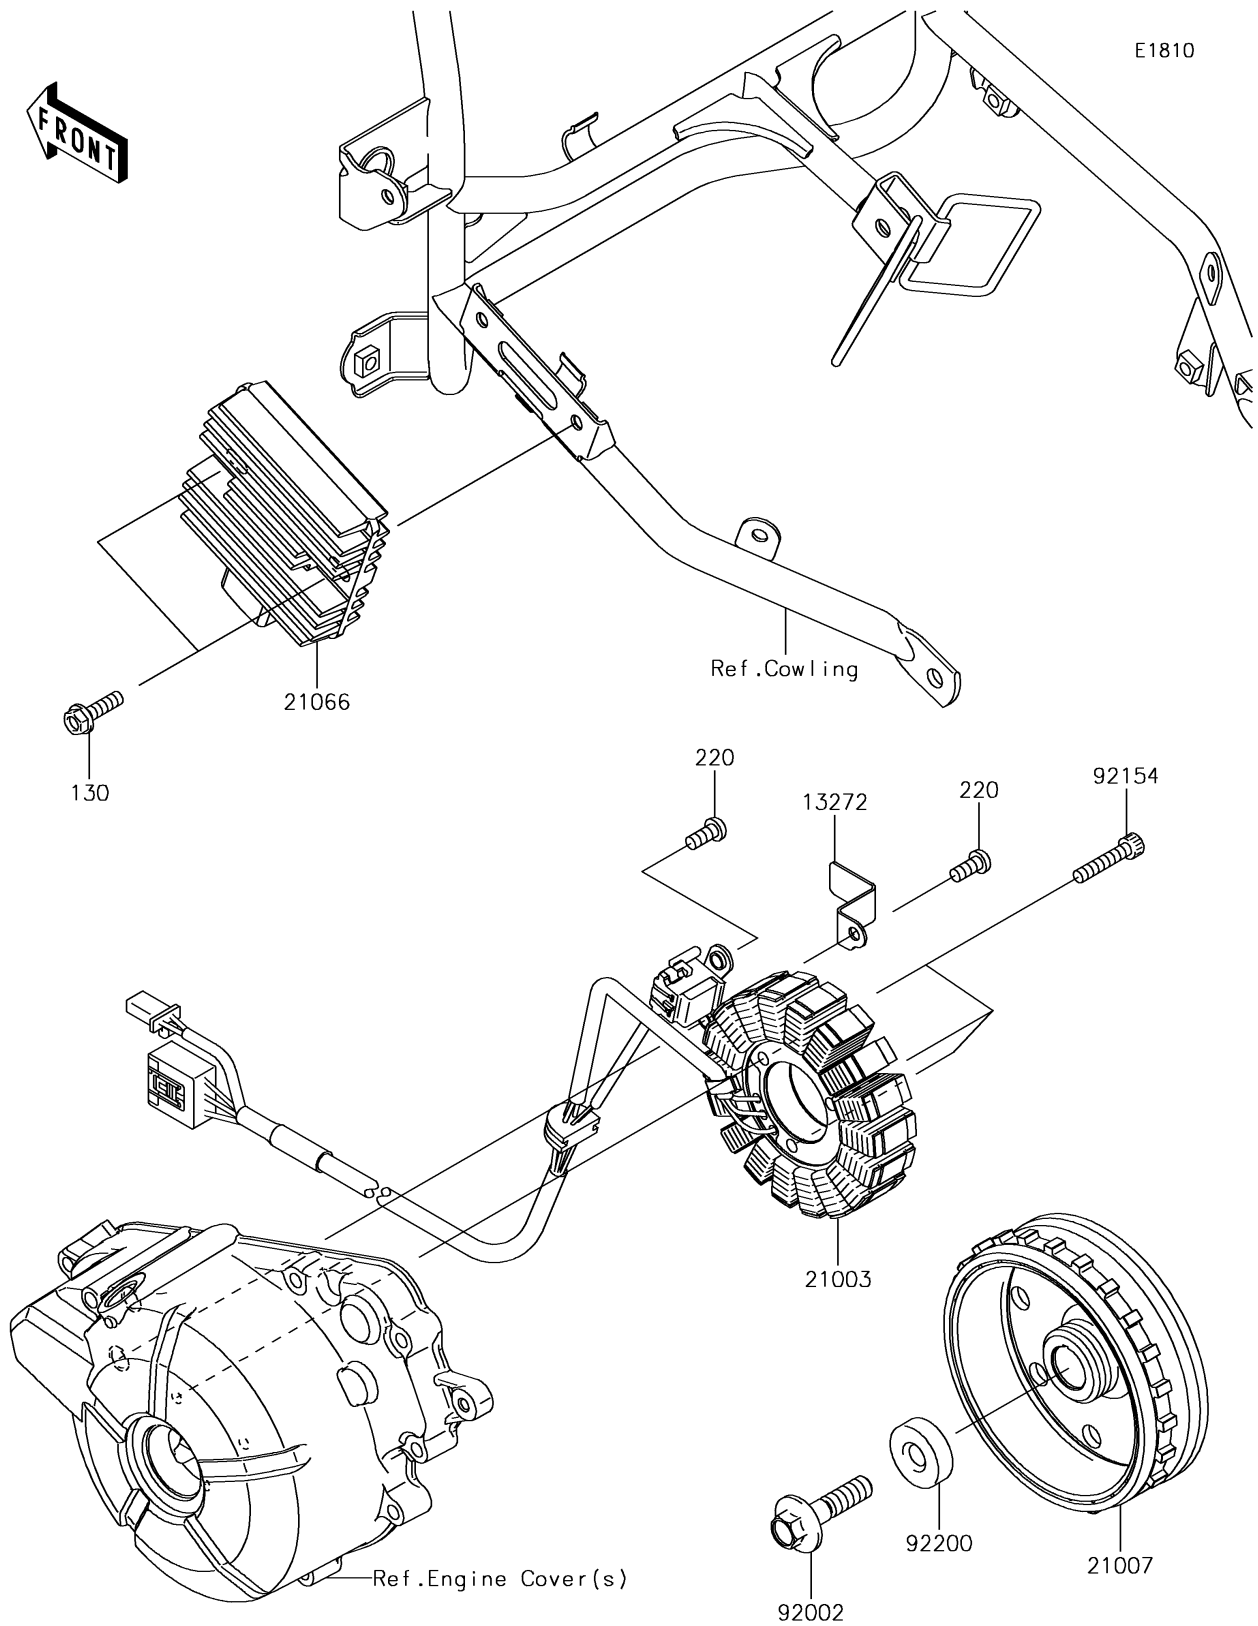

2016 NINJA® 300 PARTS DIAGRAM

Generator

2016 NINJA® 300 PARTS LIST

Generator

ITEM NAME	PART NUMBER	QUANTITY
BOLT-FLANGED,6X22 (Ref # 130)	130BA0622	1
PLATE (Ref # 13272)	13272-1257	1
STATOR (Ref # 21003)	21003-0128	1
ROTOR (Ref # 21007)	21007-0569	1
REGULATOR-VOLTAGE (Ref # 21066)	21066-0732	1
SCREW-PAN-CROS,6X14 (Ref # 220)	220AA0614	1
BOLT,FLANGED,10X40 (Ref # 92002)	92002-1296	1
BOLT,SOCKET,6X30 (Ref # 92154)	92154-0962	1
WASHER,10X30X9 (Ref # 92200)	92200-0790	1