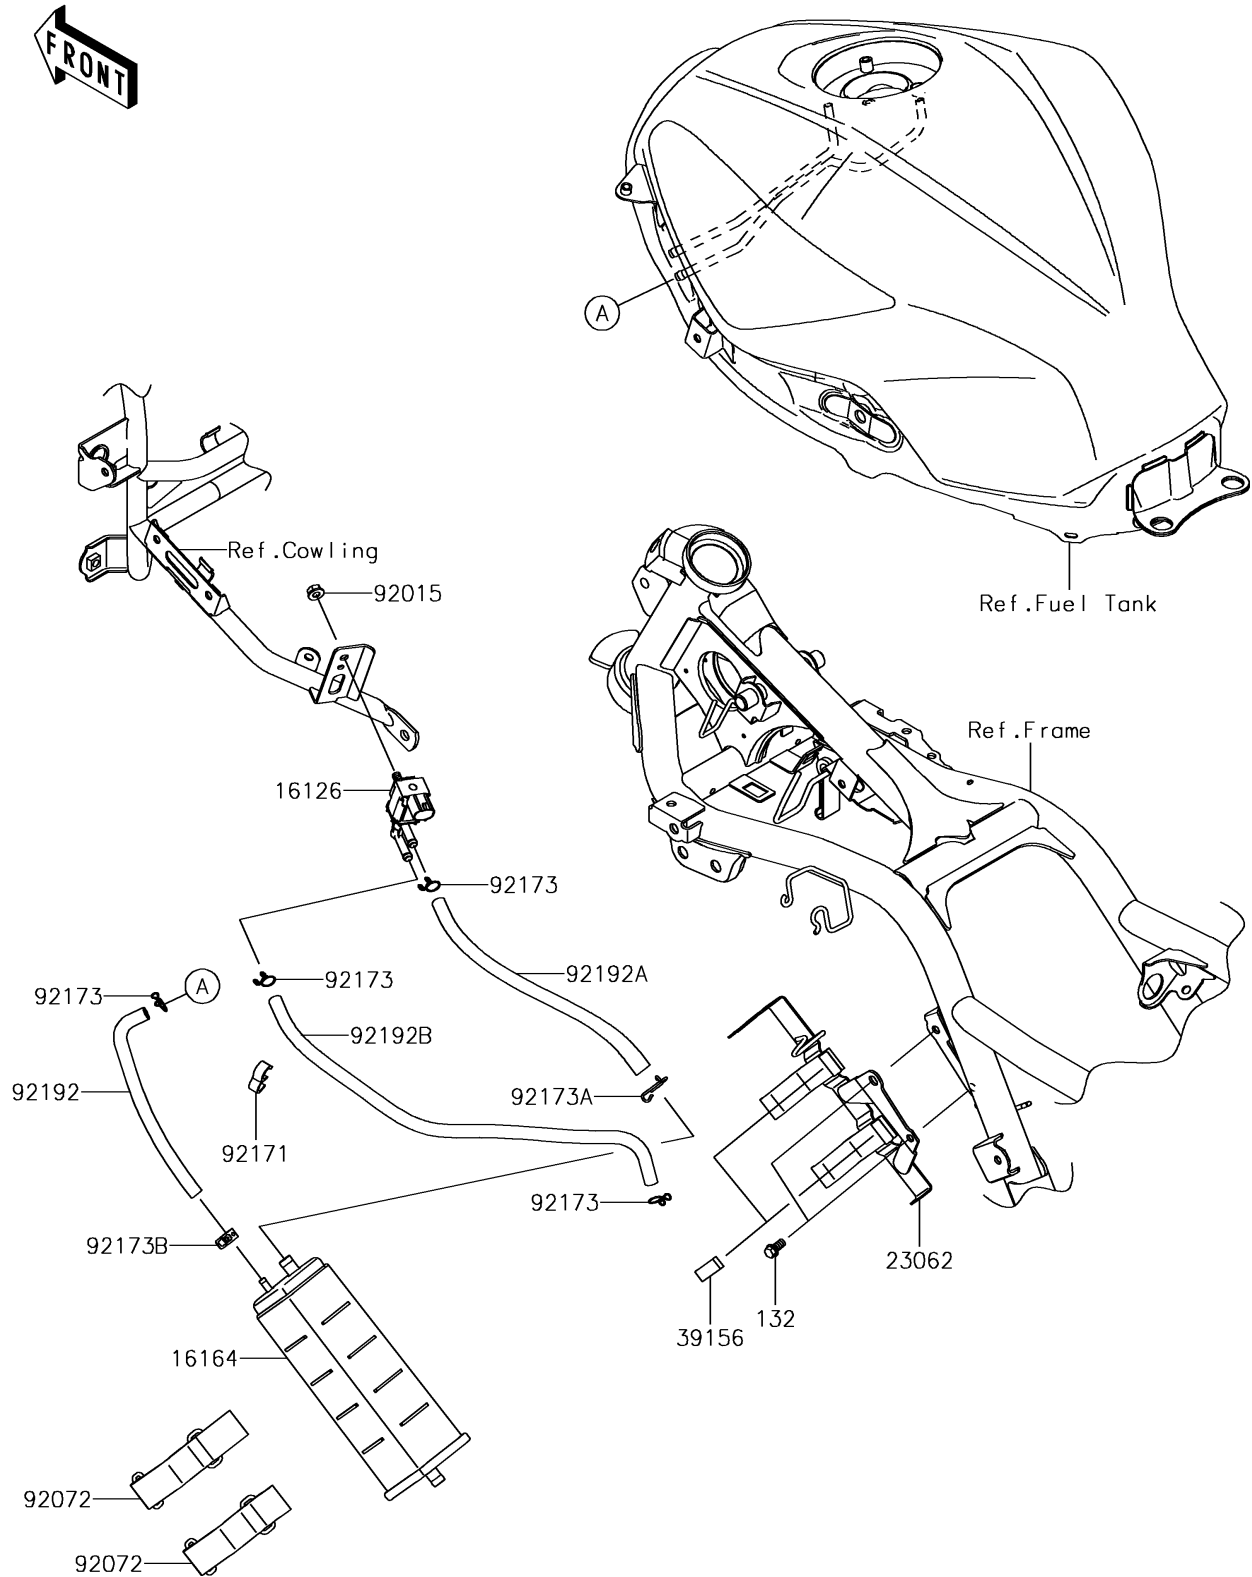

2016 NINJA® 300 PARTS DIAGRAM

Fuel Evaporative System(CA)

E1650

2016 NINJA® 300 PARTS LIST

Fuel Evaporative System(CA)

ITEM NAME	PART NUMBER	QUANTITY
BOLT-FLANGED-SMALL,6X12 (Ref # 132)	132BA0612	1
VALVE,SOLENOID (Ref # 16126)	16126-0705	1
CANISTER (Ref # 16164)	16164-0009	1
BRACKET-COMP,CANISTER (Ref # 23062)	23062-0742	1
PAD,10X30X4 (Ref # 39156)	39156-0927	1
NUT,FLANGED,6MM (Ref # 92015)	92015-1367	1
BAND,L=90 (Ref # 92072)	92072-0135	1
CLAMP (Ref # 92171)	92171-1184	1
CLAMP (Ref # 92173)	92173-0050	1
CLAMP,14MM (Ref # 92173A)	92173-0192	1
CLAMP (Ref # 92173B)	92173-1143	1
TUBE,TANK-CANISTER,BLUE (Ref # 92192)	92192-1098	1
TUBE,CANISTER-VALVE,GREEN (Ref # 92192A)	92192-1099	1
TUBE,VALVE-THB,GREEN (Ref # 92192B)	92192-1101	1