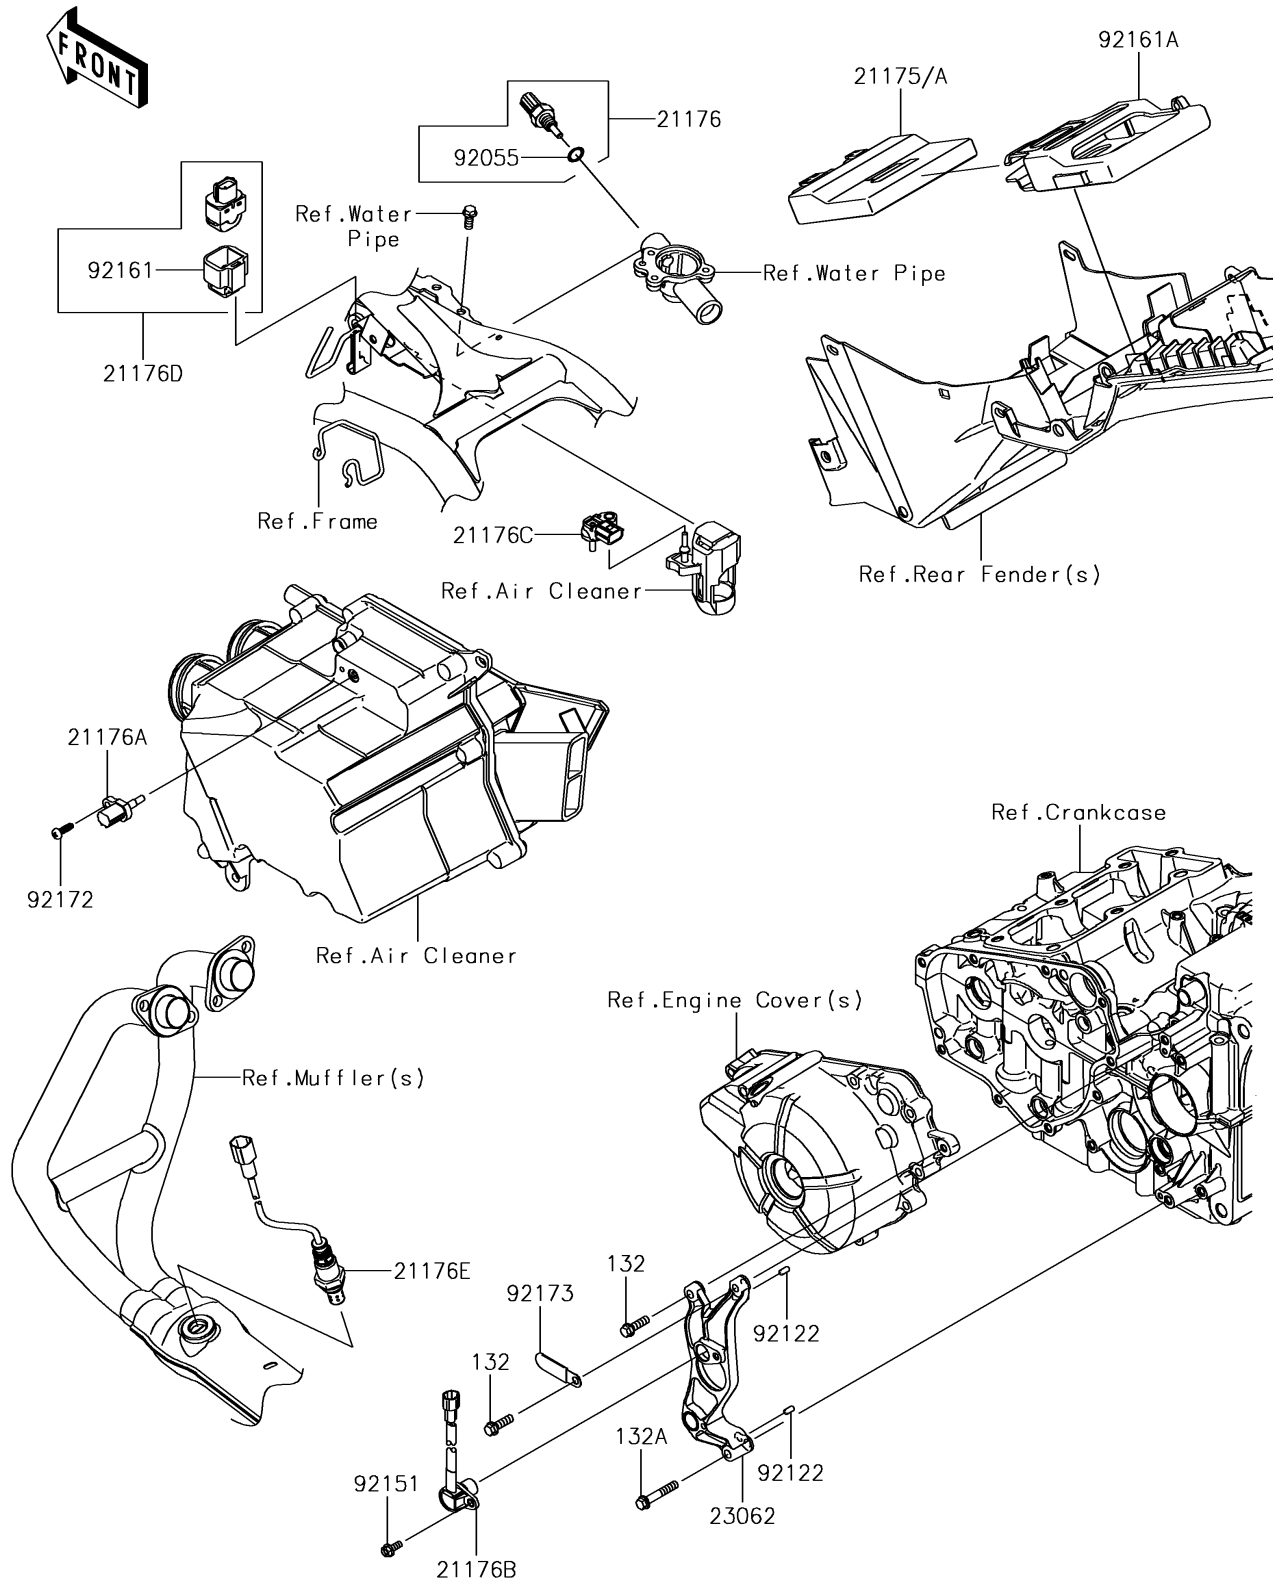

2016 NINJA® 300 PARTS DIAGRAM

Fuel Injection

E1530

2016 NINJA® 300 PARTS LIST

Fuel Injection

ITEM NAME	PART NUMBER	QUANTITY
BOLT-FLANGED-SMALL,6X20 (Ref # 132)	132BA0620	1
BOLT-FLANGED-SMALL,6X35 (Ref # 132A)	132BA0635	1
CONTROL UNIT-ELECTRONIC (Ref # 21175A)	21175-0946	1
SENSOR,WATER TEMP (Ref # 21176)	21176-0009	1
SENSOR,AIR TEMPERATURE (Ref # 21176A)	21176-0048	1
SENSOR,SPEED (Ref # 21176B)	21176-0065	1
SENSOR,PRESSURE (Ref # 21176C)	21176-0111	1
SENSOR,VEHICLE-DOWN (Ref # 21176D)	21176-0704	1
SENSOR,OXYGEN (Ref # 21176E)	21176-0720	1
BRACKET-COMP (Ref # 23062)	23062-0741	1
RING-O,9.5X1.9 (Ref # 92055)	92055-0016	1
ROLLER,4X8 (Ref # 92122)	92122-0557	1
BOLT,FLANGED,5X12 (Ref # 92151)	92151-1305	1
DAMPER (Ref # 92161)	92161-0951	1
DAMPER,ECU (Ref # 92161A)	92161-1426	1
SCREW,TAPPING,5X16 (Ref # 92172)	92172-0790	1
CLAMP,L=45 (Ref # 92173)	92173-0194	1