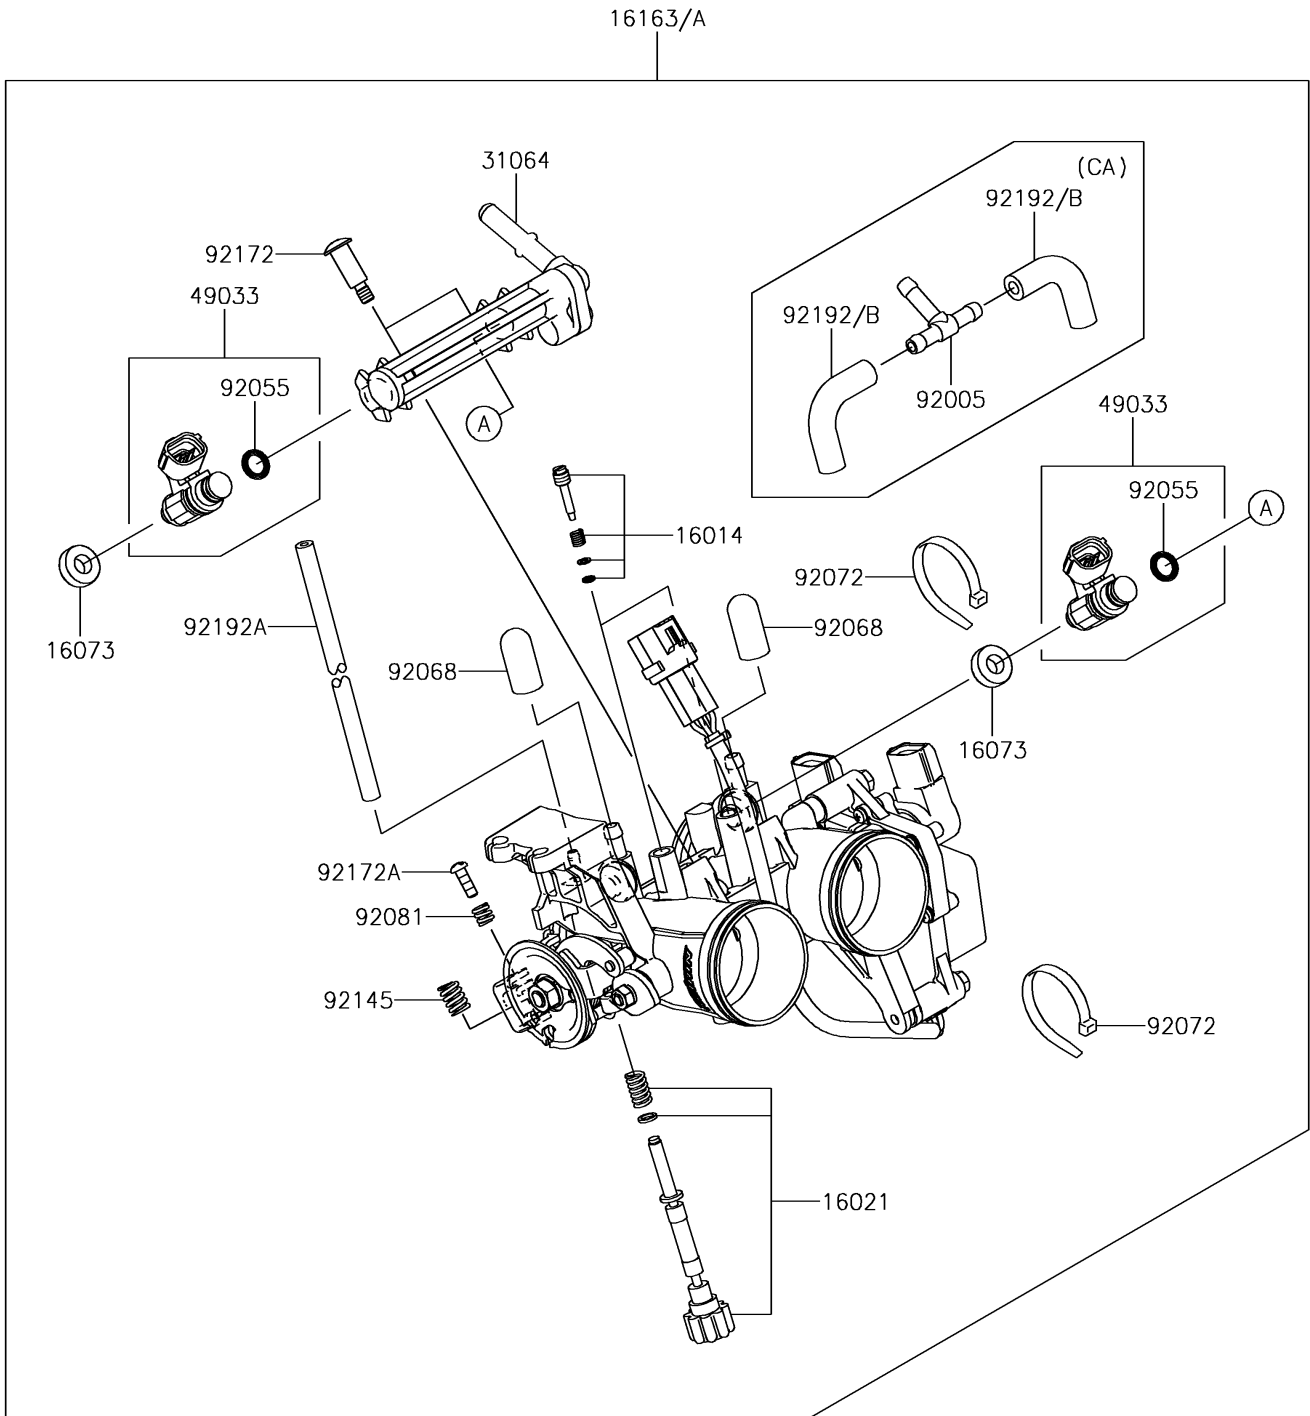

2016 NINJA® 300 PARTS DIAGRAM

Throttle

E1510

2016 NINJA® 300 PARTS LIST

Throttle

ITEM NAME	PART NUMBER	QUANTITY
SCREW-PILOT AIR (Ref # 16014)	16014-0002	1
SCREW-THROTTLE STOP (Ref # 16021)	16021-0027	1
INSULATOR (Ref # 16073)	16073-0129	1
THROTTLE-ASSY (Ref # 16163A)	16163-0750	1
PIPE-COMP,FUEL (Ref # 31064)	31064-0164	1
NOZZLE-INJECTION (Ref # 49033)	49033-0558	1
FITTING,3WAY (Ref # 92005)	92005-0730	1
RING-O,INJECTION NOZZLE (Ref # 92055)	92055-0124	1
BAND,SUB-HARNESS (Ref # 92072)	92072-0012	1
SPRING (Ref # 92081)	92081-1620	1
SPRING (Ref # 92145)	92145-0656	1
SCREW,PIPE INJECTION (Ref # 92172)	92172-0064	1
SCREW (Ref # 92172A)	92172-0129	1
TUBE,53MM (Ref # 92192)	92192-1114	1
TUBE,3X7X200 (Ref # 92192A)	92192-1170	1