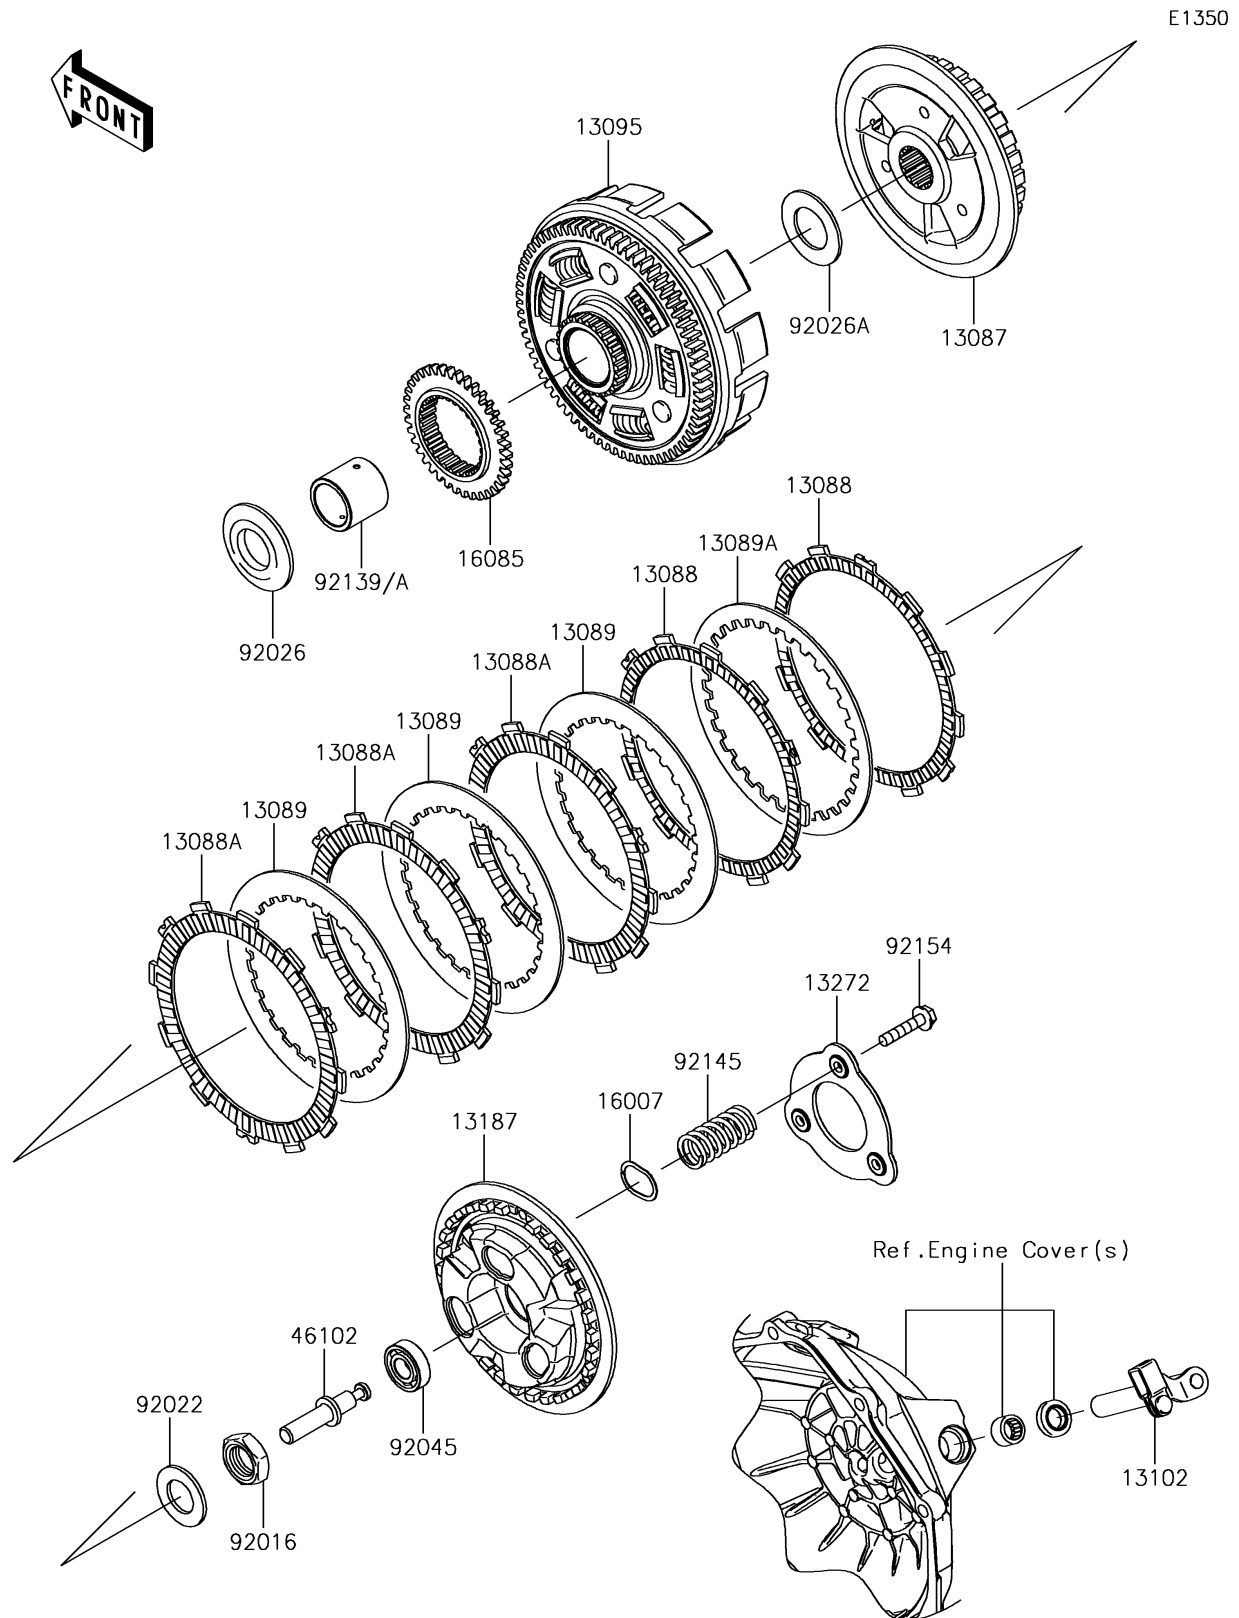

2016 NINJA® 300 PARTS DIAGRAM

Clutch

2016 NINJA® 300 PARTS LIST

Clutch

ITEM NAME	PART NUMBER	QUANTITY
HUB-CLUTCH (Ref # 13087)	13087-0558	1
PLATE-FRICTION (Ref # 13088)	13088-0557	1
PLATE-FRICTION (Ref # 13088A)	13088-0558	1
PLATE-CLUTCH (Ref # 13089)	13089-0021	1
PLATE-CLUTCH (Ref # 13089A)	13089-0558	1
HOUSING-COMP-CLUTCH (Ref # 13095)	13095-0561	1
RELEASE-COMP-CLUTCH (Ref # 13102)	13102-0040	1
PLATE-CLUTCH OPERATING (Ref # 13187)	13187-0553	1
PLATE (Ref # 13272)	13272-1303	1
SEAT-SPRING (Ref # 16007)	16007-0708	1
GEAR,OILPUMP DRIVE,38T (Ref # 16085)	16085-0133	1
ROD (Ref # 46102)	46102-0573	1
NUT,20MM (Ref # 92016)	92016-028	1
WASHER,20.3X36X2.3 (Ref # 92022)	92022-1116	1
SPACER,25X52X5.5 (Ref # 92026)	92026-0115	1
SPACER,25.5X44.5X2 (Ref # 92026A)	92026-0734	1
BEARING-BALL (Ref # 92045)	92045-0067	1
BUSHING,25X32X29.1 (Ref # 92139)	92139-0773	1
SPRING (Ref # 92145)	92145-0911	1
BOLT,UPSET,6X30 (Ref # 92154)	92154-0997	1