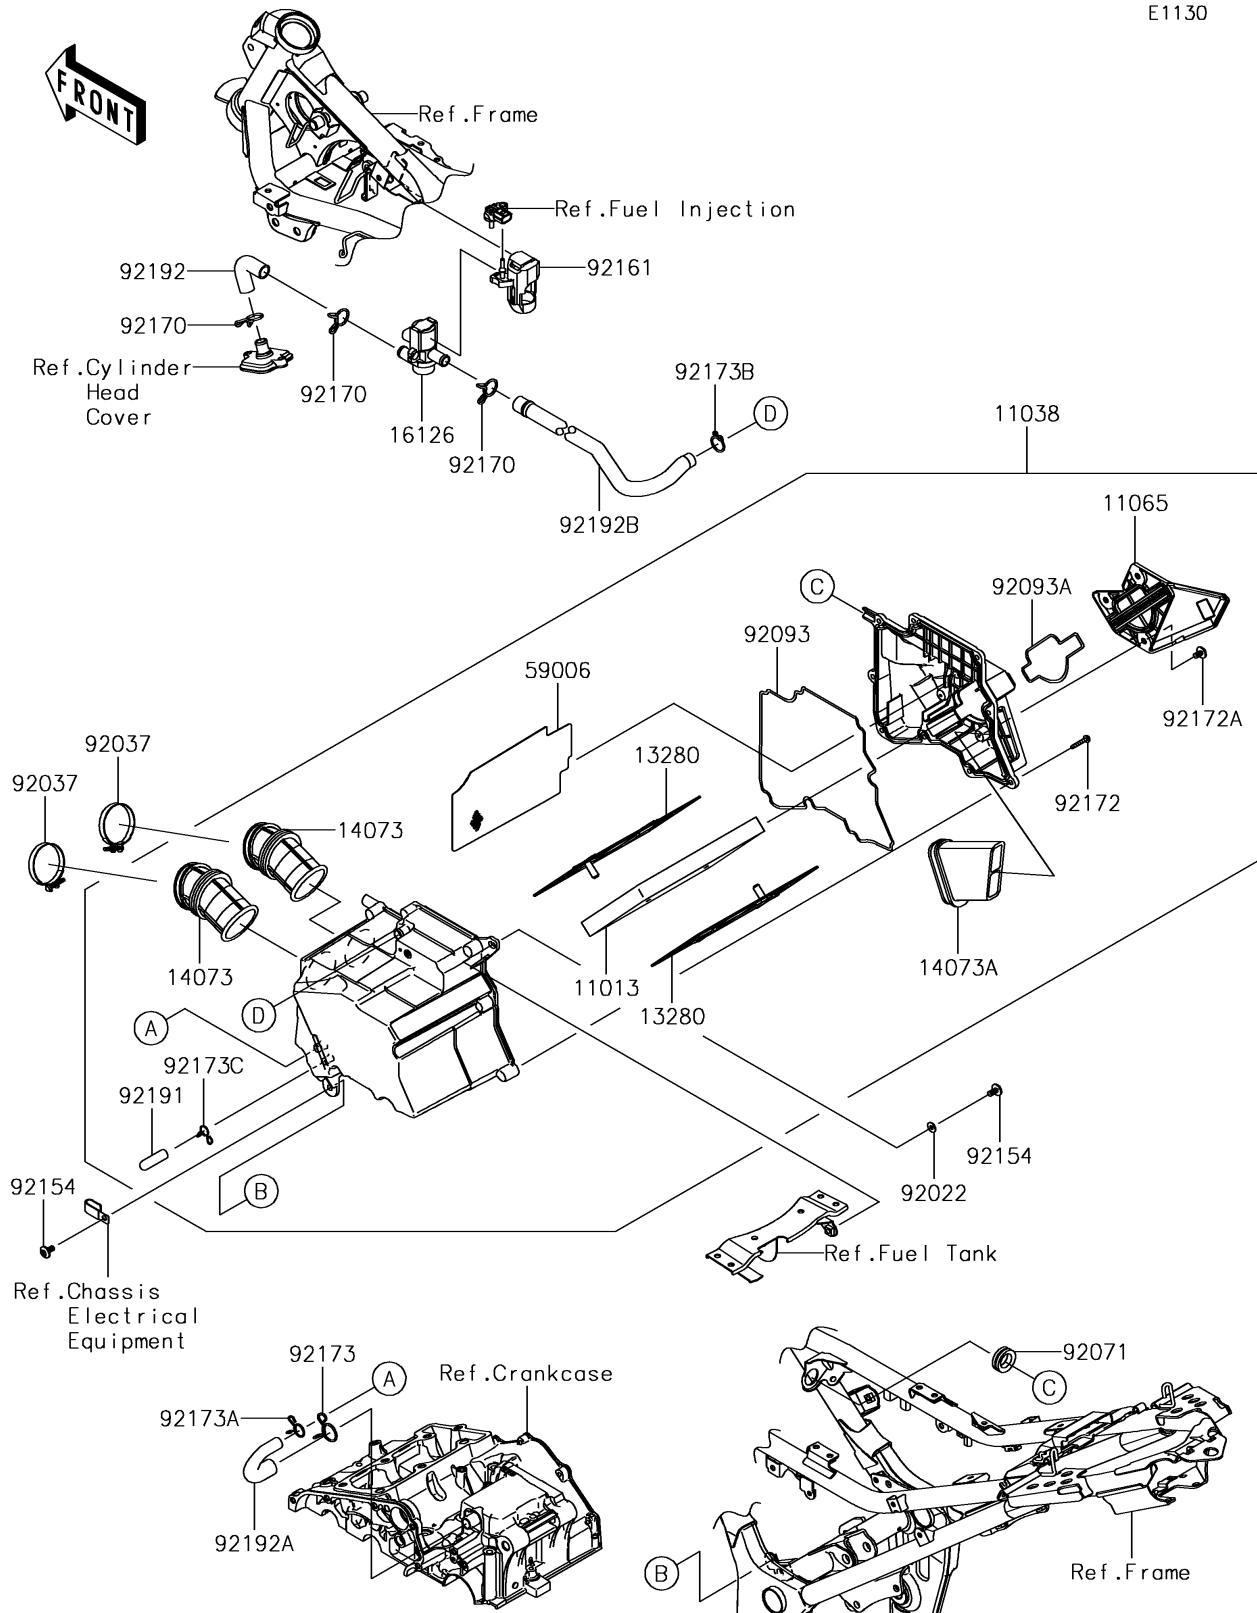

2016 NINJA® 300 PARTS DIAGRAM

Air Cleaner

E1130

2016 NINJA® 300 PARTS LIST

Air Cleaner

ITEM NAME	PART NUMBER	QUANTITY
ELEMENT-AIR FILTER (Ref # 11013)	11013-0020	1
CASE-ASSY-AIR FILTER (Ref # 11038)	11038-0046	1
CAP (Ref # 11065)	11065-0749	1
HOLDER,ELEMENT (Ref # 13280)	13280-0226	1
DUCT,THROTTLE BODY (Ref # 14073)	14073-0733	1
DUCT,INTAKE (Ref # 14073A)	14073-0762	1
VALVE,AIR CUT (Ref # 16126)	16126-0039	1
ARRESTER-FLAME (Ref # 59006)	59006-0014	1
WASHER,6.5X16X1.0 (Ref # 92022)	92022-1093	1
CLAMP,55MM (Ref # 92037)	92037-1486	1
GROMMET (Ref # 92071)	92071-0709	1
SEAL,CASE-AIR FILTER (Ref # 92093)	92093-0078	1
SEAL,CAP (Ref # 92093A)	92093-0144	1
BOLT,SOCKET,6X12 (Ref # 92154)	92154-0951	1
DAMPER,ACV (Ref # 92161)	92161-1424	1
CLAMP (Ref # 92170)	92170-1017	1
SCREW,TAPPING,5X25 (Ref # 92172)	92172-0296	1
SCREW,6X10 (Ref # 92172A)	92172-0970	1
CLAMP,20MM (Ref # 92173)	92173-0190	1
CLAMP,14MM (Ref # 92173A)	92173-0192	1
CLAMP,18MM (Ref # 92173B)	92173-0193	1
CLAMP,11.6MM (Ref # 92173C)	92173-0198	1
TUBE,8X12X40 (Ref # 92191)	92191-1795	1
TUBE,ACV-HEAD (Ref # 92192)	92192-0902	1
TUBE,BREATHER (Ref # 92192A)	92192-1097	1
TUBE,ACV-A/C (Ref # 92192B)	92192-1231	1