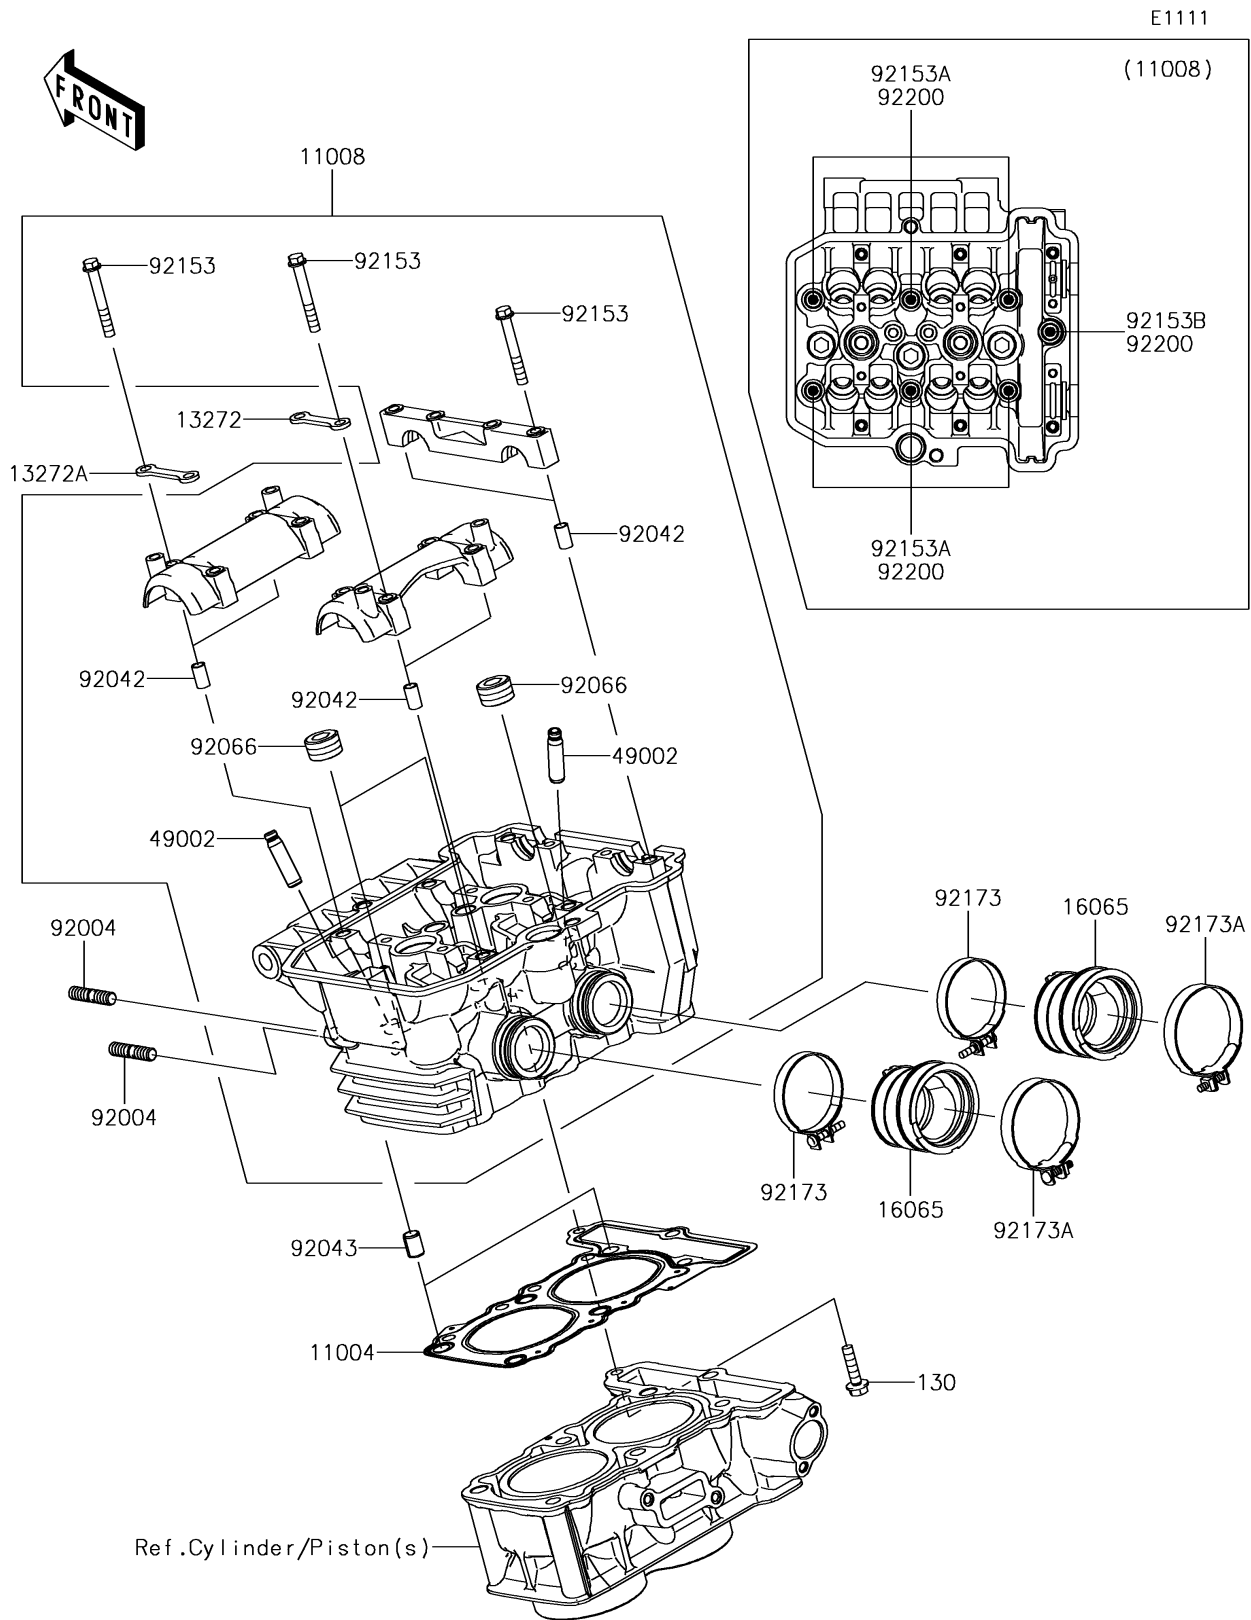

2016 NINJA® 300 PARTS DIAGRAM

Cylinder Head

2016 NINJA® 300 PARTS LIST

Cylinder Head

ITEM NAME	PART NUMBER	QUANTITY
GASKET-HEAD (Ref # 11004)	11004-0734	1
HEAD-COMP-CYLINDER (Ref # 11008)	11008-0747	1
BOLT-FLANGED,6X25 (Ref # 130)	130CB0625	1
PLATE,IN (Ref # 13272)	13272-0260	1
PLATE,EX (Ref # 13272A)	13272-0261	1
HOLDER-CARBURETOR (Ref # 16065)	16065-0119	1
GUIDE-VALVE (Ref # 49002)	49002-0009	1
STUD,8X22 (Ref # 92004)	92004-0040	1
PIN,DOWEL,6.3X8X14 (Ref # 92042)	92042-007	1
PIN,8.2X10X14 (Ref # 92043)	92043-1264	1
PLUG,PT1/2X12.5 (Ref # 92066)	92066-0002	1
BOLT,6X45 (Ref # 92153)	92153-0339	1
BOLT,SOCKET,8X146 (Ref # 92153A)	92153-1774	1
BOLT,SOCKET,8X115 (Ref # 92153B)	92153-1775	1
CLAMP,47MM (Ref # 92173)	92173-0919	1
CLAMP,53MM (Ref # 92173A)	92173-0956	1
WASHER,8.5X18X1.6 (Ref # 92200)	92200-0860	1