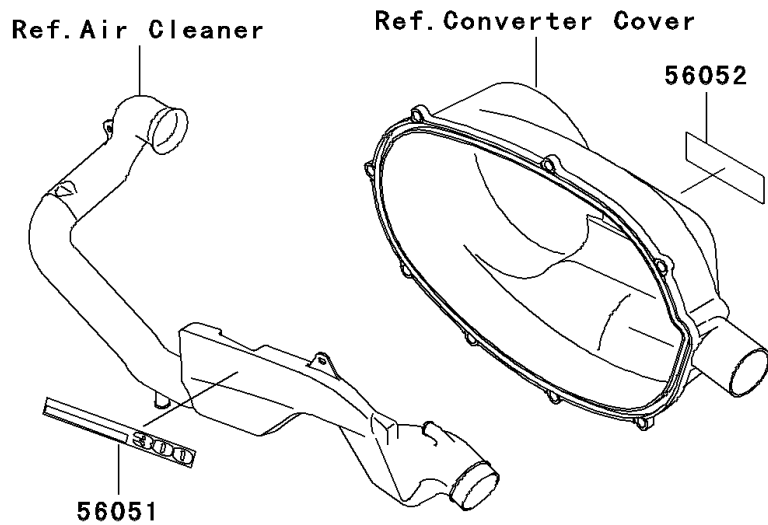

1999 Prairie® 300 PARTS DIAGRAM

Decals(Red)(B1)

F2861A

1999 Prairie® 300 PARTS LIST

Decals(Red)(B1)

ITEM NAME	PART NUMBER	QUANTITY
MARK,AIR CLEANER COVER (Ref # 56051)	56051-1841	1
MARK,BELT CONVERTER COVER (Ref # 56052)	56052-1053	1
PATTERN,FUEL TANK COVER,LH (Ref # 56062)	56062-1479	1
PATTERN,FUEL TANK COVER,RH (Ref # 56062A)	56062-1480	1
PATTERN,FUEL TANK COVER,LH (Ref # 56062B)	56062-1499	1
PATTERN,FUEL TANK COVER,RH (Ref # 56062C)	56062-1500	1