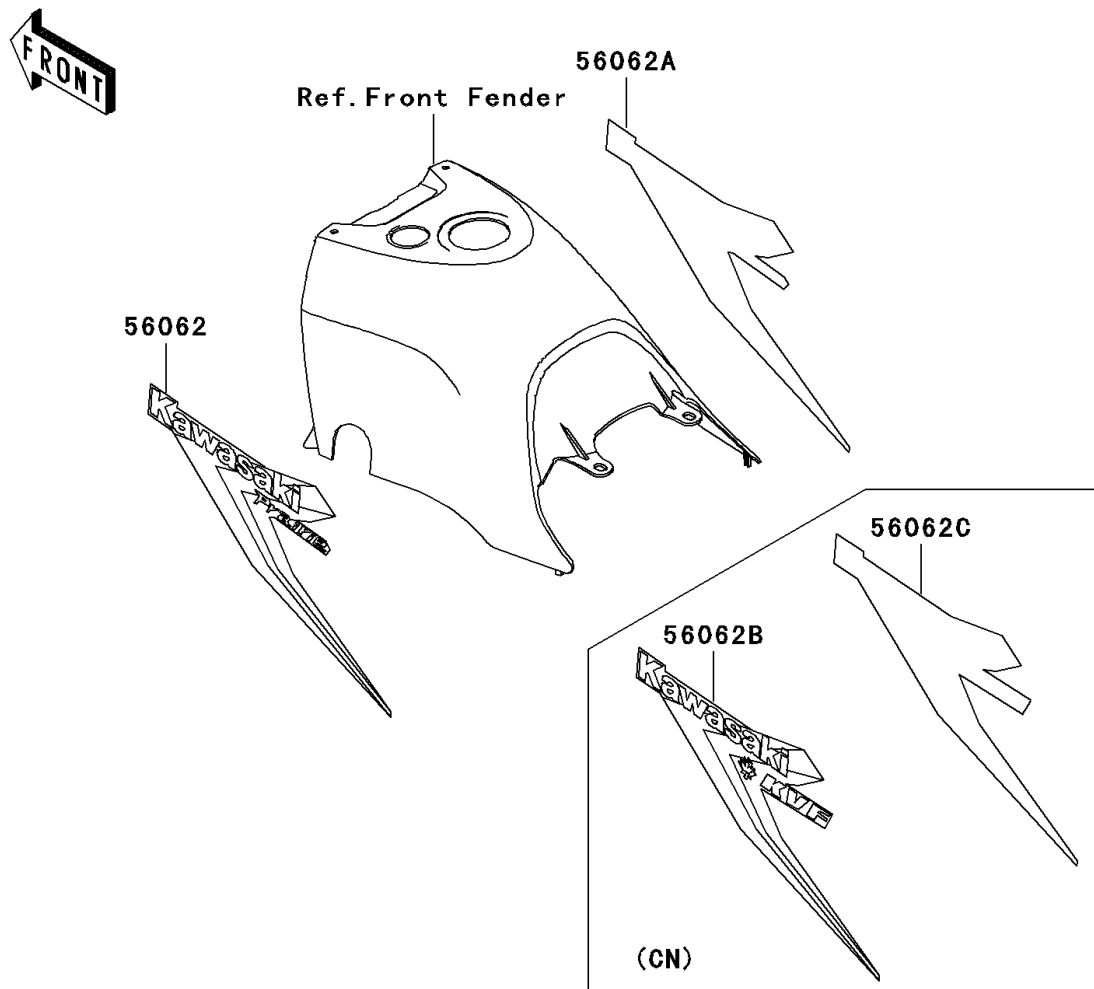

1999 Prairie® 300 PARTS DIAGRAM

Decals(Red)(B1)

F2861A

1999 Prairie® 300 PARTS LIST

Decals(Red)(B1)

ITEM NAME	PART NUMBER	QUANTITY
MARK,AIR CLEANER COVER (Ref # 56051)	56051-1841	1
MARK,BELT CONVERTER COVER (Ref # 56052)	56052-1053	1
PATTERN,FUEL TANK COVER,LH (Ref # 56062)	56062-1479	1
PATTERN,FUEL TANK COVER,RH (Ref # 56062A)	56062-1480	1
PATTERN,FUEL TANK COVER,LH (Ref # 56062B)	56062-1499	1
PATTERN,FUEL TANK COVER,RH (Ref # 56062C)	56062-1500	1