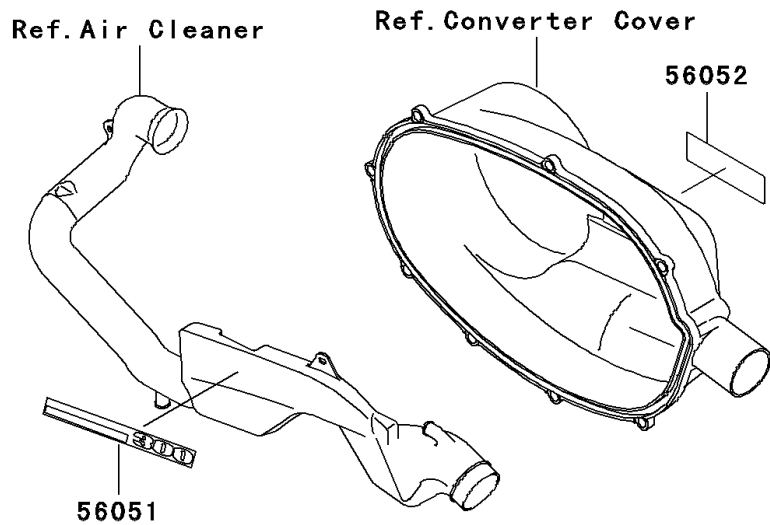

1999 Prairie® 300 PARTS DIAGRAM

Decals(Green)(B1)

F2861

1999 Prairie® 300 PARTS LIST

Decals(Green)(B1)

ITEM NAME	PART NUMBER	QUANTITY
MARK,AIR CLEANER COVER (Ref # 56051)	56051-1841	1
MARK,BELT CONVERTER COVER (Ref # 56052)	56052-1053	1
PATTERN,FUEL TANK COVER,LH (Ref # 56062)	56062-1477	1
PATTERN,FUEL TANK COVER,RH (Ref # 56062A)	56062-1478	1
PATTERN,FUEL TANK COVER,LH (Ref # 56062B)	56062-1497	1
PATTERN,FUEL TANK COVER,RH (Ref # 56062C)	56062-1498	1