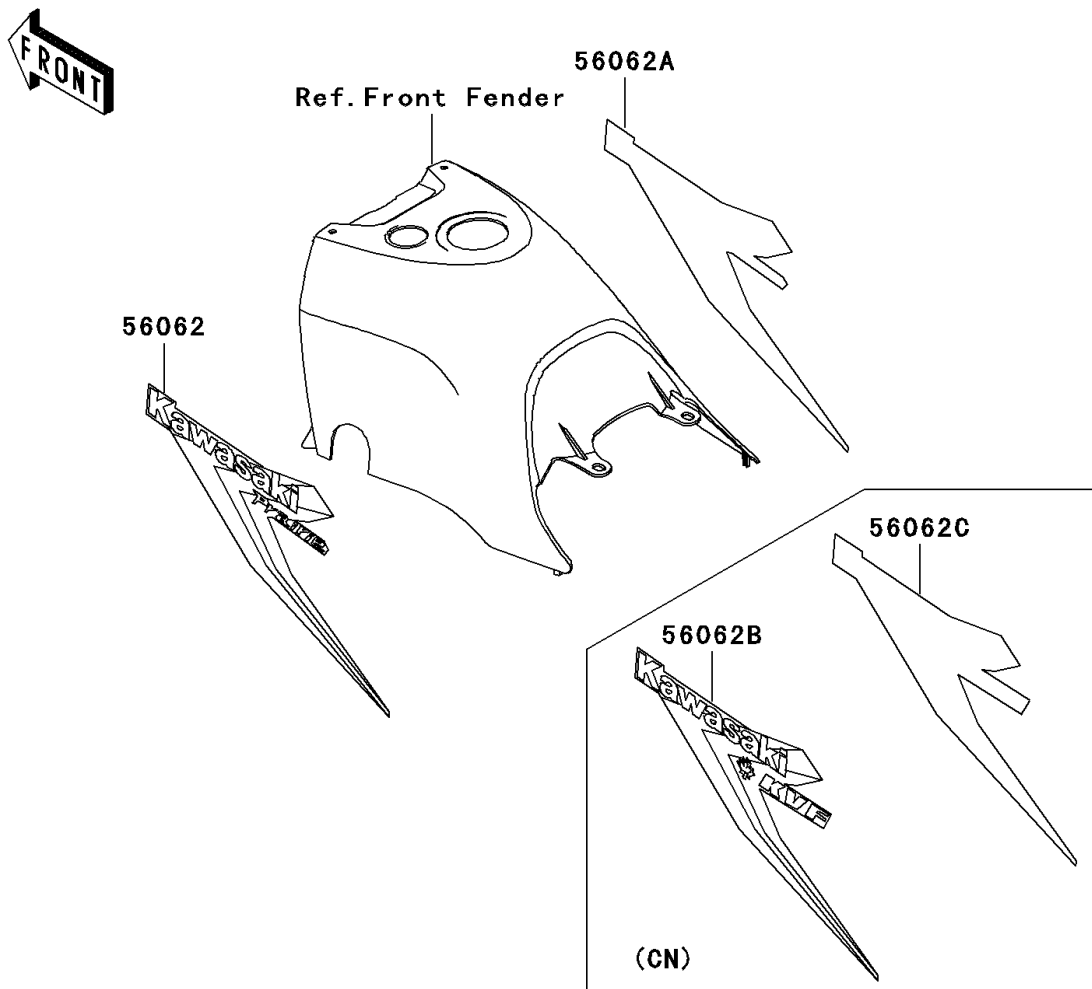

1999 Prairie® 300 PARTS DIAGRAM

Decals(Green)(B1)

F2861

1999 Prairie® 300 PARTS LIST

Decals(Green)(B1)

ITEM NAME	PART NUMBER	QUANTITY
MARK,AIR CLEANER COVER (Ref # 56051)	56051-1841	1
MARK,BELT CONVERTER COVER (Ref # 56052)	56052-1053	1
PATTERN,FUEL TANK COVER,LH (Ref # 56062)	56062-1477	1
PATTERN,FUEL TANK COVER,RH (Ref # 56062A)	56062-1478	1
PATTERN,FUEL TANK COVER,LH (Ref # 56062B)	56062-1497	1
PATTERN,FUEL TANK COVER,RH (Ref # 56062C)	56062-1498	1