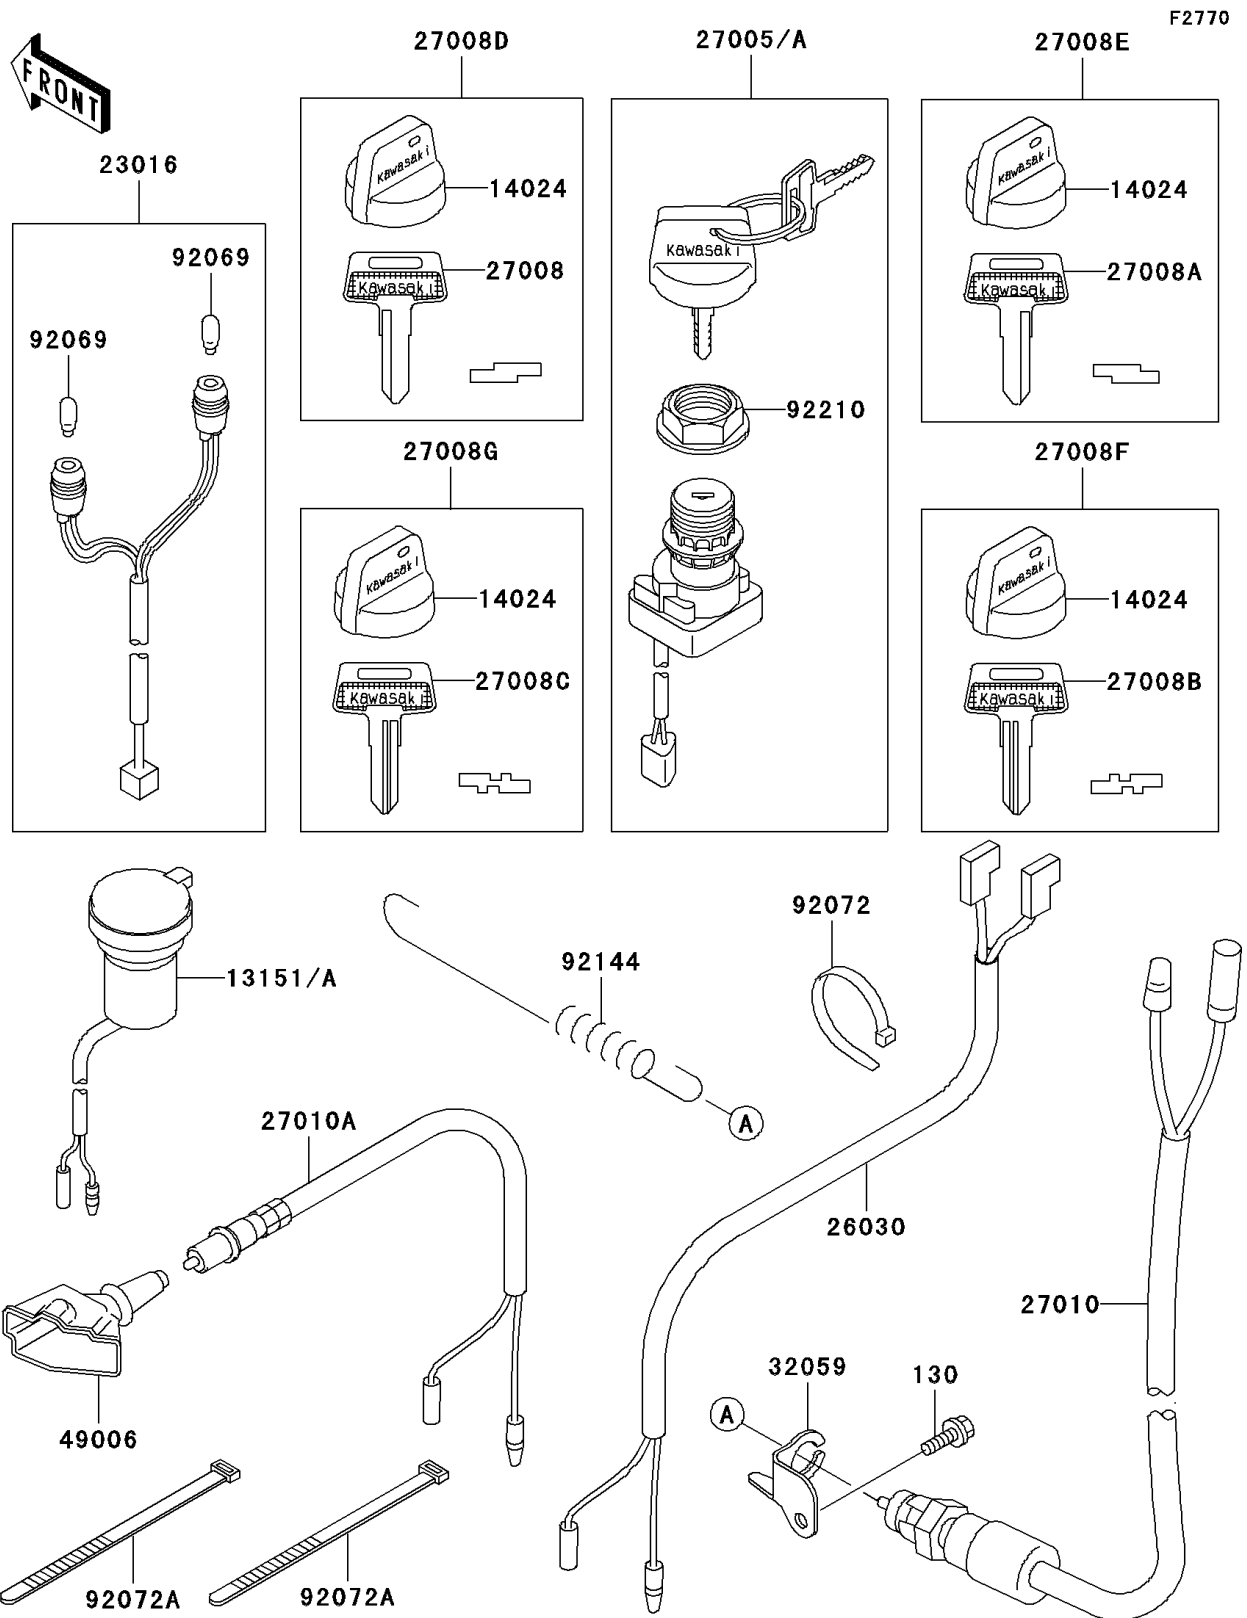

1999 Prairie® 300 PARTS DIAGRAM

Ignition Switch

1999 Prairie® 300 PARTS LIST

Ignition Switch

ITEM NAME	PART NUMBER	QUANTITY
SWITCH-COMP,D.C.TERMINAL (Ref # 13151)	13151-1087	1
COVER,KEY (Ref # 14024)	14024-1551	1
LAMP-ASSY,NEUTRAL&REVERSE (Ref # 23016)	23016-1083	1
SWITCH-ASSY-IGNITION (Ref # 27005)	27005-1201	1
KEY-LOCK,BLANK (Ref # 27008)	27008-1041	1
KEY-LOCK,BLANK (Ref # 27008A)	27008-1042	1
KEY-LOCK,BLANK (Ref # 27008B)	27008-1043	1
KEY-LOCK,BLANK (Ref # 27008C)	27008-1044	1
KEY-LOCK,BLANK,W/COVER (Ref # 27008D)	27008-1132	1
KEY-LOCK,BLANK,W/COVER (Ref # 27008E)	27008-1133	1
KEY-LOCK,BLANK,W/COVER (Ref # 27008F)	27008-1134	1
KEY-LOCK,BLANK,W/COVER (Ref # 27008G)	27008-1135	1
BULB,12V 3W,T7 (Ref # 92069)	92069-1020	1
NUT,IGNITION SWITCH (Ref # 92210)	92210-1109	1